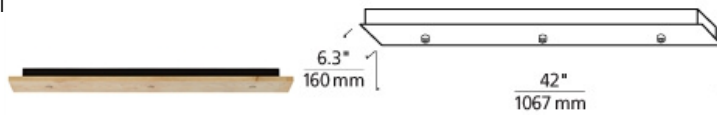

MULTI-PORT CHANDELIERS

Line-Voltage Linear Long Canopy 3-port

DESCRIPTION

Mounts to a standard 4" junction box with round plaster ring (provided by electrician). Drywall anchors included for additional support. Includes 3 line-voltage Power Jack ports.

INSTALLATION

This product can mount to either a 4" square electrical box with round plaster ring or an octagonal electrical box (not included). For ceiling only.

maple wood

COLOR OPTIONS

maple wood

metal

walnut wood

ORDERING INFORMATION

700PJLD3 SHAPE OR SIZE

RECTANGLE 3 PORT LINEAR LONG

COLOR

- M** MAPLE WOOD
- T** METAL
- W** WALNUT WOOD

FINISH

- Z** ANTIQUE BRONZE
- S** SATIN NICKEL

For use with three Line-Voltage Pendants.