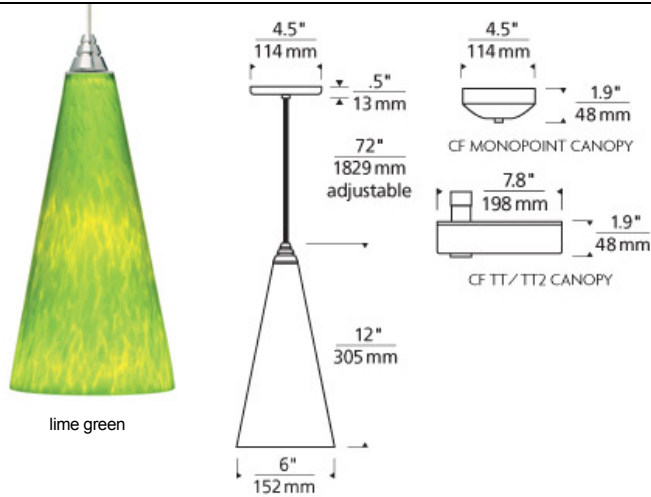

LINE-VOLTAGE PENDANTS/SUSPENSION

Emerge Pendant

DESCRIPTION

Conical shaped glass shade, richly layered in brilliant color, suspended from a round canopy. Black, satin nickel, and white canopy options include antique bronze detail and brown cable; antique bronze includes antique bronze detail and brown cable. Includes 120 volt, 75 watt or equivalent A19 medium base lamp or 18 watt GX24Q-2 base triple tube compact fluorescent lamp (electronic ballast included). Fixture is provided with six feet of field-cutable cable. Incandescent version dimmable with standard incandescent dimmer.

INSTALLATION

This product can mount to either a 4" square electrical box with round plaster ring or an octagon electrical box.

OTHER

TD includes 4.5" Round Canopy.
Antique Bronze and Black Finish Only Available on TD.
CF277 Lamp Only Available on TD.

ACCESSORIES & OPTICAL CONTROLS

Line-voltage Swag Hook

WEIGHT

2.6lb / 1.18kg ±

COLOR OPTIONS