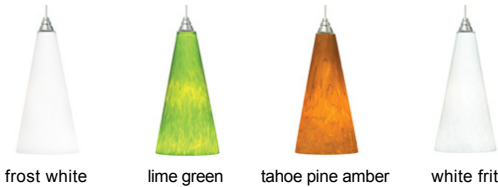

LINE-VOLTAGE PENDANTS/SUSPENSION

Emerge Pendant

DESCRIPTION

Conical shaped glass shade, richly layered in brilliant color, suspended from a round canopy. Black, satin nickel, and white canopy options include antique bronze detail and brown cable; antique bronze includes antique bronze detail and brown cable. Includes 120 volt, 75 watt or equivalent A19 medium base lamp or 18 watt GX24Q-2 base triple tube compact fluorescent lamp (electronic ballast included). Fixture is provided with six feet of field-cutable cable. Incandescent version dimmable with standard incandescent dimmer.

INSTALLATION

This product can mount to either a 4" square electrical box with round plaster ring or an octagon electrical box.

OTHER

TD includes 4.5" Round Canopy.
Antique Bronze and Black Finish Only Available on TD.
CF277 Lamp Only Available on TD.

ACCESSORIES & OPTICAL CONTROLS

Line-voltage Swag Hook

WEIGHT

2.6lb / 1.18kg ±

COLOR OPTIONS