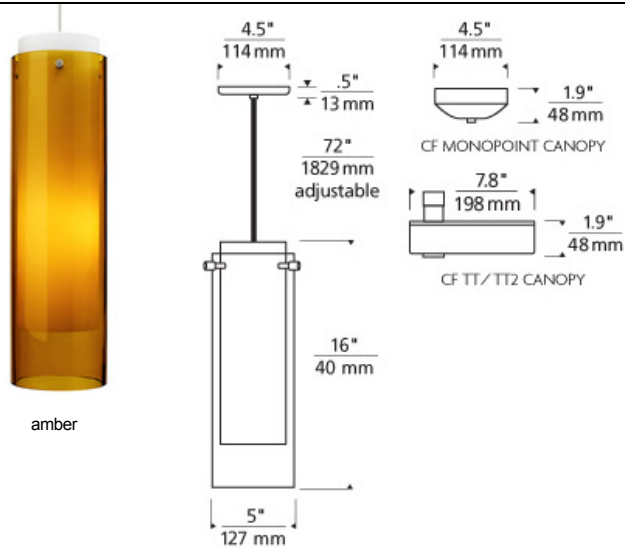

LINE - VOLTAGE PENDANTS / SUSPENSION

Echo Grande Pendant

DESCRIPTION

Transparent cylinder shade over a white case glass cylinder. Black, satin nickel, and white finish options highlighted with three satin nickel cylinder details and clear cable; antique bronze finish highlighted with three antique bronze cylinder details and brown cable. Includes 120 volt, 75 watt or equivalent medium base A19 lamp or 32 watt GX24Q-3 base triple tube compact fluorescent lamp (electronic ballast included). May also be lamped with GX24Q-3 base 26 watt triple tube compact fluorescent lamp (not included). Fixture is provided with six feet of field-cutable cable. Incandescent version dimmable with standard incandescent dimmer.

INSTALLATION

This product can mount to either a 4" square electrical box with round plaster ring or an octagon electrical box.

OTHER

TD includes 4.5" Round Canopy.
Antique Bronze and Black Finish Only Available on TD.
CF277 Lamp Only Available on TD.

WEIGHT

4.5lb / 2.04kg ±

COLOR OPTIONS

ORDERING INFORMATION

700 SYSTEM	ECGP	COLOR	FINISH	LAMP
TD	LINE-VOLTAGE PENDANTS/SUSPENSION	A AMBER	Z ANTIQUE BRONZE	INCANDESCENT 120V
TT	SINGLE-CIRCUIT T-TRAK	Q AQUAMARINE	B BLACK	-CF COMPACT FLUORESCENT 120V
TT2	TWO-CIRCUIT T-TRAK	C CLEAR	S SATIN NICKEL	-CF277 COMPACT FLUORESCENT 277V
		B HAVANA BROWN	W WHITE	
		K SMOKE		
		U STEEL BLUE		

For use on Halo*, Juno* or Lightolier* 120 volt single-circuit track, order as follows:

Incandescent: Order pendant as **700TD** and order appropriate [120V Track Adapter](#)

Compact Fluorescent: Substitute 700TD with one of the following: **700TH** (fits Halo*), **700TJ** (fits Juno*) or **700TI** (fits Lightolier*) and by substituting the finish with one of the following: **BZ** (Black/Antique Bronze), **BS** (Black/Satin Nickel), **WZ** (White/Antique Bronze) or **WS** (White/Satin Nickel).