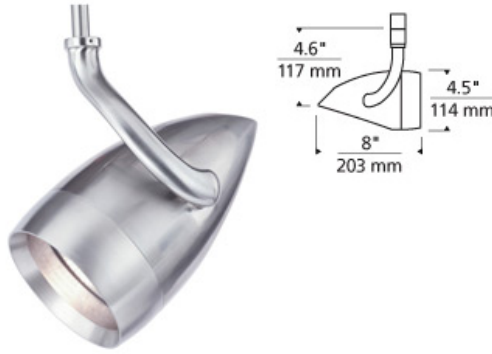

## Breeze Incandescent PAR Head

### DESCRIPTION

Organic shaped die cast aluminum head, pivots vertically 180°, rotates horizontally 350°. Features vertical and horizontal locking mechanisms and decorative lens ring. 120 volt incandescent PAR30 Short or PAR30 Long lamp with E26 medium base up to 75 watts (not included). Holds up to two lenses or louvers, sold separately.

### WEIGHT

2.7lb / 1.22kg ±

solid metal