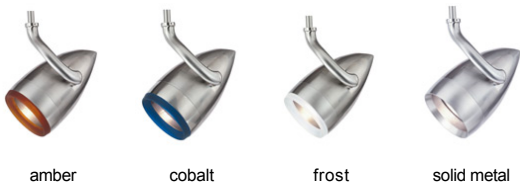

COLOR OPTIONS

amber

cobalt

frost

solid metal

ORDERING INFORMATION

700 SYSTEM	BZ	SHAPE OR SIZE	COLOR	FINISH	
PJ	POWERJACK	30L	PAR30 LONG	A AMBER	S SATIN NICKEL
TT	SINGLE-CIRCUIT T-TRAK	30S	PAR30 SHORT	B COBALT	W WHITE
TT2	TWO-CIRCUIT T-TRAK		F FROST	S SOLID METAL	

TECH LIGHTING®
7400 Linder Avenue T 847.410.4400
Skokie, Illinois 60077 F 847.410.4500
Tech Lighting, L.L.C.

700 ____ BZ ____

FIXTURE TYPE: _____

JOB NAME: _____

NOTES: _____

_____

_____

©2014 Tech Lighting, L.L.C. All Rights Reserved. The "Tech Lighting" graphic is a registered trademark of Tech Lighting, L.L.C. Tech Lighting reserves the right to change specifications for product improvements without notification.