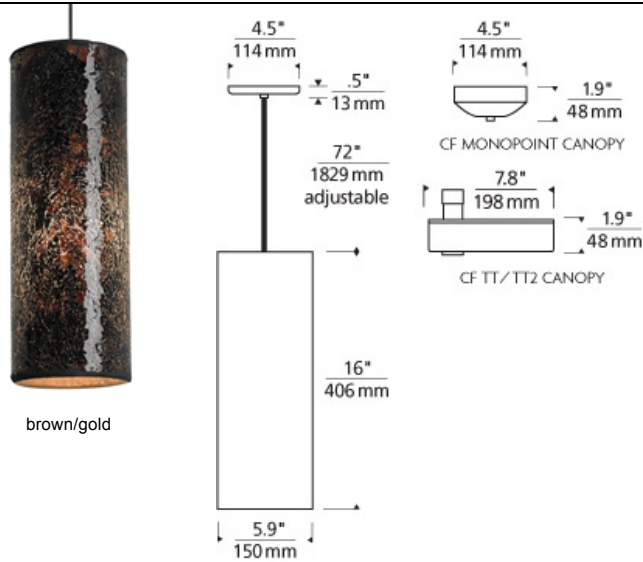

LINE-VOLTAGE PENDANTS/SUSPENSION

Veil Grande Pendant

DESCRIPTION

A large, cylindrical shade with crushed glass texture accented with an inner layer of gold or silver. Black, satin nickel, and white finish options highlighted with antique bronze detail and brown cable; antique bronze finish highlighted with satin detail and clear cable; antique bronze finish highlighted with antique bronze detail and brown cable. Includes 120 volt, 75 watt or equivalent medium base A19 lamp or 26 watt GX24Q-3 base triple tube compact fluorescent lamp (electronic ballast included). May also be lamped with GX24Q-3 base 32 watt triple tube compact fluorescent lamp (not included). Fixture is provided with six feet of field-cutable cable. Incandescent version dimmable with standard incandescent dimmer.

INSTALLATION

This product can mount to either a 4" square electrical box with round plaster ring or an octagon electrical box.

OTHER

TD includes 4.5" Round Canopy.
Antique Bronze and Black Finish Only Available on TD.
CF277 Lamp Only Available on TD.

ACCESSORIES & OPTICAL CONTROLS

Line-voltage Swag Hook

COLOR OPTIONS

brown/gold

latte/gold

white/silver

brown/gold

ORDERING INFORMATION