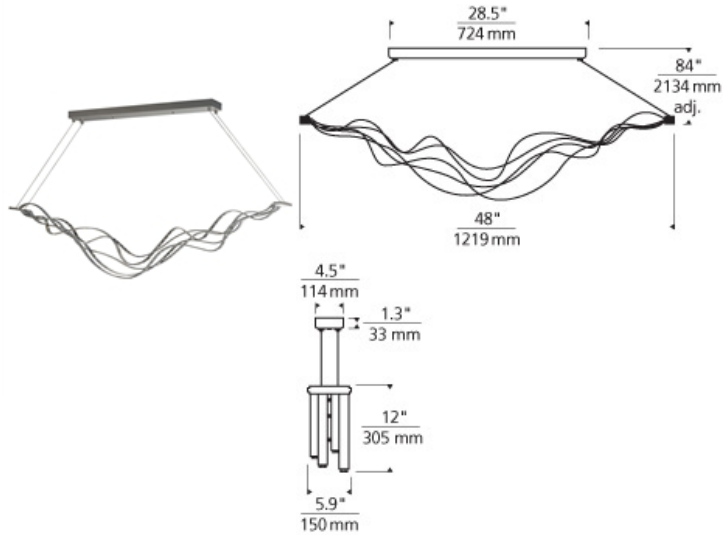

LINEAR SUSPENSION

Surge Linear Suspension

DESCRIPTION

The graceful force of ocean waves is captured as each of its individual bands gently undulates and combines to form a striking and powerful fixture—further enhanced by its ultra-slim LED profile. Downward and upward facing LED strips provides downlight and uplight to create layers of illumination. To empower lighting designers to create unique applications, fixtures can be linked together end-to-end to create longer, continuous runs using optional Mechanical Connector. Includes 75 watts of LED (63 watts, 4200 net lumens of downlight and 12 watts, 800 net lumens of uplight), 3000K. Ships with field-cutttable cable. Dimmable with low-voltage electronic dimmer.

INSTALLATION

This product can mount to either a 4" square electrical box with round plaster ring or an octagonal electrical box (not included).

WEIGHT

21.00lb / 9.53kg ±

ORDERING INFORMATION

700LSSURG FINISH

S SATIN NICKEL
W WHITE

LAMP

-LED LED 3000K 120V
-LED277 LED 3000K 277V

TECH LIGHTING®

7400 Linder Avenue T 847.410.4400
Skokie, Illinois 60077 F 847.410.4500

Tech Lighting, L.L.C.

700LSSURG _____

FIXTURE TYPE: _____