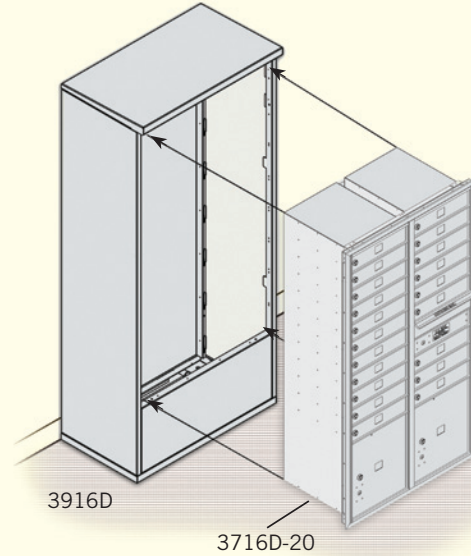

SAMPLE INSTALLATION

Models displayed:
(1) 3916D
(1) 3716D-20

Note: It is recommended that all free-standing enclosures be wall and/or floor anchored.

4C HORIZONTAL MAILBOX ENCLOSURES - FREE-STANDING

MODEL	DESCRIPTION	UNIT SIZE	WEIGHT	PRICE
FOR 9 DOOR HIGH 4C MAILBOXES				
3909D¹	Free-Standing enclosure for 3709D 4C Mailboxes	32-1/4" W x 62-1/4" H x 19" D	75 lbs.	$625.00
3909S¹	Free-Standing enclosure for 3709S 4C Mailboxes	17-1/2" W x 62-1/4" H x 19" D	50 lbs.	$525.00
FOR 8 DOOR HIGH 4C MAILBOXES				
3908D¹	Free-Standing enclosure for 3708D 4C Mailboxes	32-1/4" W x 58-3/4" H x 19" D	70 lbs.	$625.00
3908S¹	Free-Standing enclosure for 3708S 4C Mailboxes	17-1/2" W x 58-3/4" H x 19" D	45 lbs.	$525.00
FOR 7 DOOR HIGH 4C MAILBOXES				
3907D¹	Free-Standing enclosure for 3707D 4C Mailboxes	32-1/4" W x 55-1/4" H x 19" D	65 lbs.	$600.00
3907S¹	Free-Standing enclosure for 3707S 4C Mailboxes	17-1/2" W x 55-1/4" H x 19" D	40 lbs.	$500.00
FOR 6 DOOR HIGH 4C MAILBOXES				
3906D¹	Free-Standing enclosure for 3706D 4C Mailboxes	32-1/4" W x 55-1/4" H x 19" D	65 lbs.	$600.00
3906S¹	Free-Standing enclosure for 3706S 4C Mailboxes	17-1/2" W x 55-1/4" H x 19" D	40 lbs.	$500.00
FOR 5 DOOR HIGH 4C MAILBOXES				
3905D¹	Free-Standing enclosure for 3705D 4C Mailboxes	32-1/4" W x 48-1/4" H x 19" D	60 lbs.	$575.00
3905S¹	Free-Standing enclosure for 3705S 4C Mailboxes	17-1/2" W x 48-1/4" H x 19" D	35 lbs.	$475.00
FOR 4 DOOR HIGH 4C MAILBOXES				
3904D¹	Free-Standing enclosure for 3704D 4C Mailboxes	32-1/4" W x 48-1/4" H x 19" D	55 lbs.	$575.00
3904S¹	Free-Standing enclosure for 3704S 4C Mailboxes	17-1/2" W x 48-1/4" H x 19" D	30 lbs.	$475.00

¹ Specify