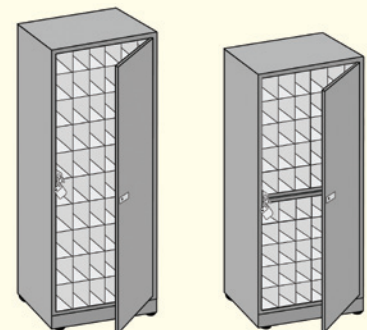

Rear view of #2300

Rear view of #2350