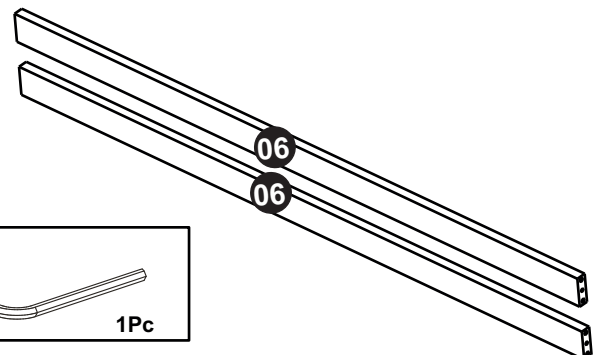

Total Parts + Hardware needed for Assembly of Base Bed!

A 16Pc ø3/8" x 1 9/16"	B 12Pc ø1/4" x 4 1/4"	C 12Pc ø1/4" x 5/8"	D 16Pc ø5/16"	E 20Pc ø3/8"	F 1Pc
G 4Pc ø1/4" x 3 7/8"	I 20Pc ø1/8" x 1 3/8"	J 04Pc	M 24Pc ø1/8" x 3/4"		

DayBed add 2x Rear Guard Rails + Hardware as indicated below: