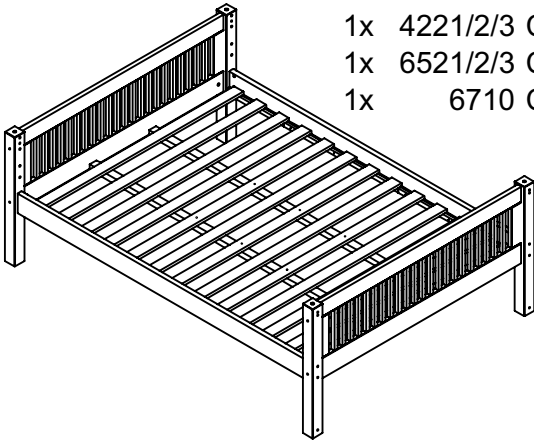

CAMAFLEXI BASE BED AND BASE DAYBED - FULL

Base Bed Mission (C1411_NT/C1412_CP/C1413_WH)

SKU#

- 1x 4121/2/3 Camaflexi posts for head board + Hardware
- 1x 4221/2/3 Camaflexi Rails for Bed with Center Support + Hardware
- 1x 6521/2/3 Camaflexi full size head board mission style - low + Assembly Instructions
- 1x 6710 Camaflexi ladder full + support + Hardware