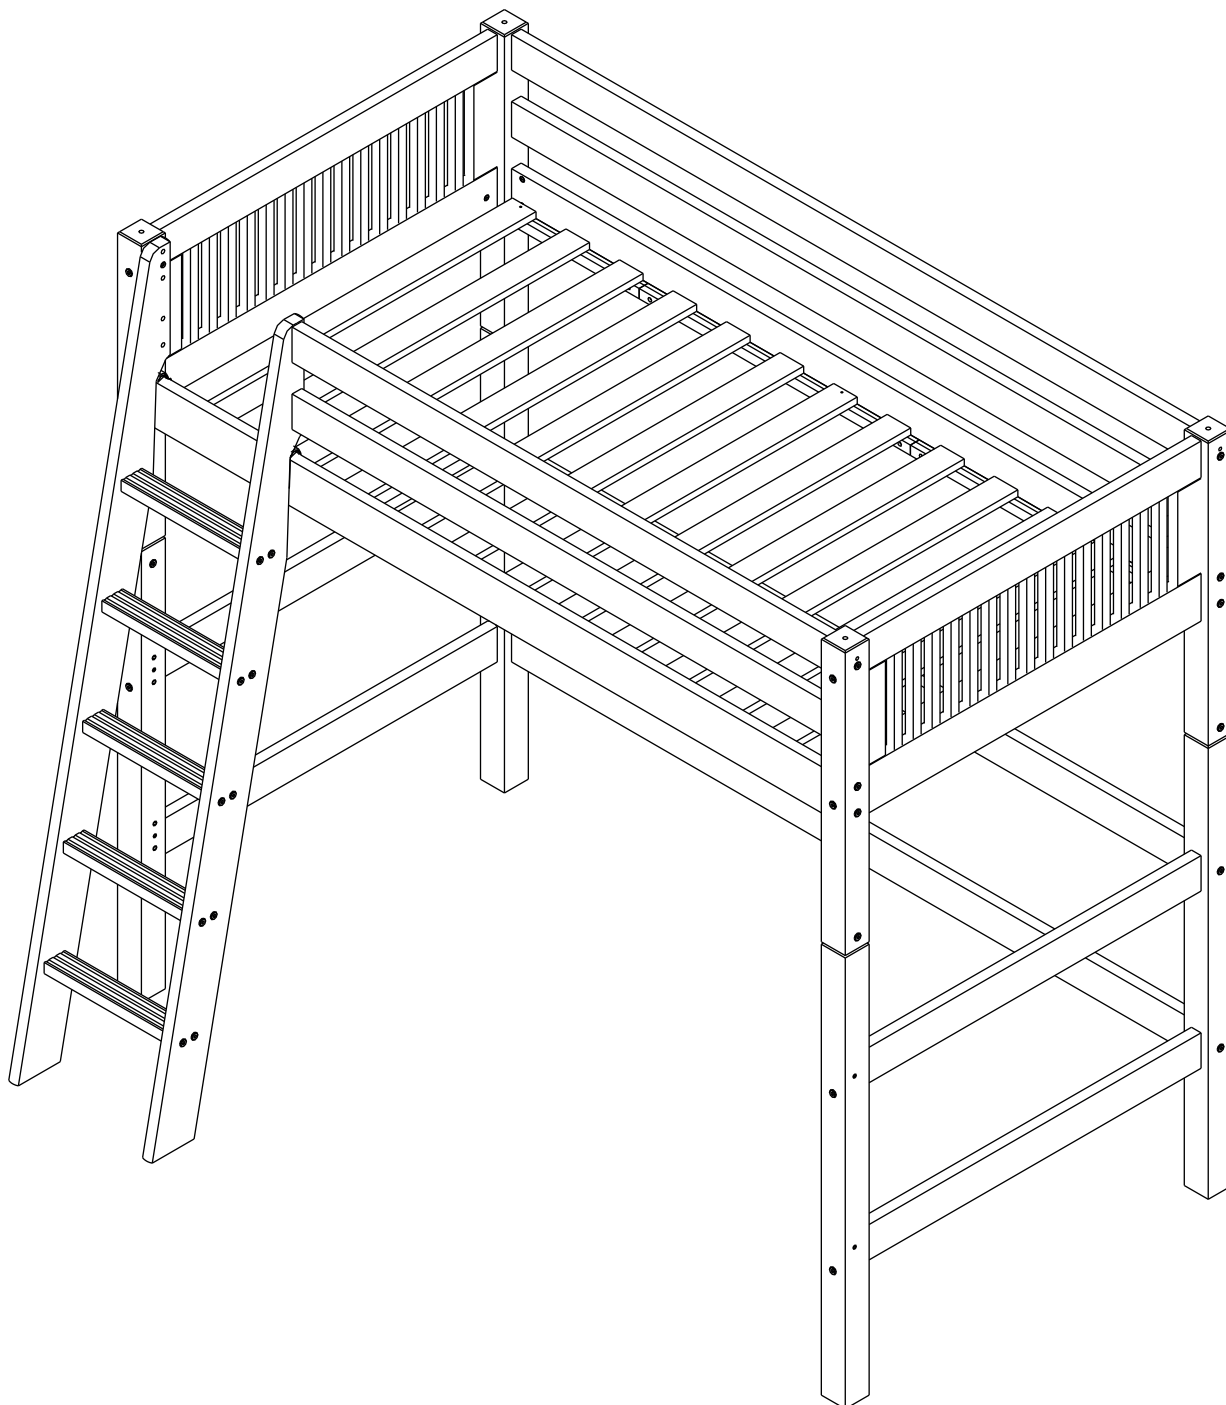

CAMAFLEXI HIGH LOFT BED KIT - TWIN