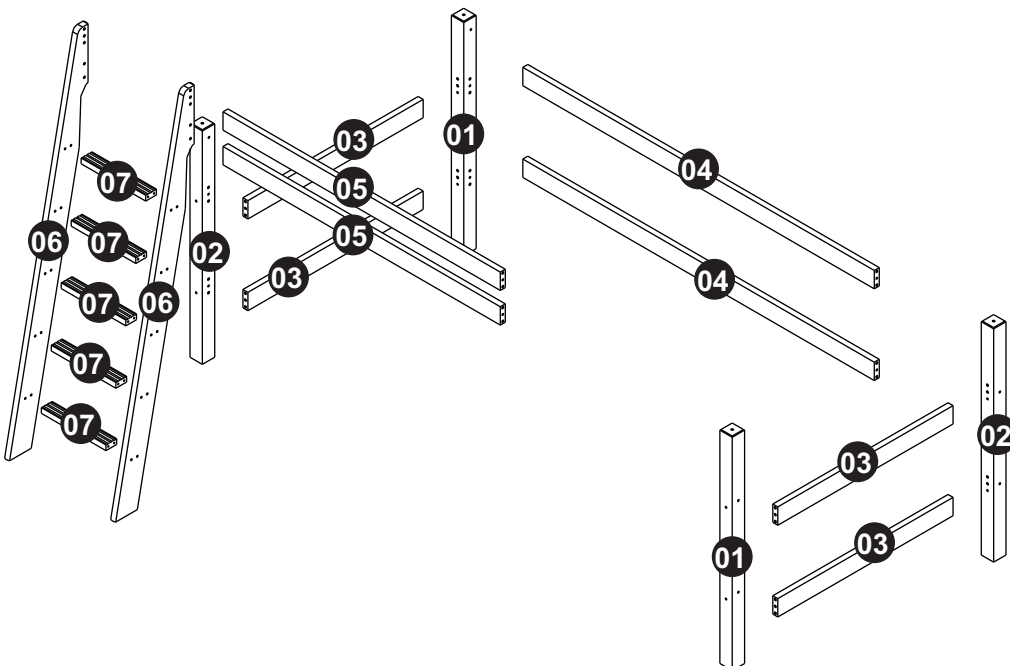

" Parts and Hardware list,"HIGH LOFT EXTENDER KIT"

Please confirm all parts available!"

The hardware is located in several part cartons as indicated below:

Hardware - Carton SKU# E4811/2/3

A 16Pc ø3/8" x 1 9/16"	B 02Pc ø1/4" X 4 1/4"	C 02Pc ø1/4"X5/8"	D 08Pc ø5/16"	E 08Pc ø3/8"
F 01Pc	G 08Pc ø1/4" X 3 7/8"	P 4Pc ø1/4" X 1 9/16"	AH 04 Pcs.	AI 04 Pcs.

Hardware - Carton SKU# E4911/2/3

A 01Pc ø3/8" x 1 9/16"	E 08Pc ø3/8"	F 01Pc	K 2Pc ø1/4" X 3 1/8"	L 1Pc ø1/4"
M 6Pc ø1/8"X3/4"	N 20Pc ø1/4" X 2 5/16"	O 2Pc		

Hardware - Carton SKU# E4411/2/3

A 08Pc ø3/8" x 1 9/16"	B 02Pc ø1/4" X 4 1/4"	C 02Pc ø1/4"X5/8"	F 01Pc

Hardware - Carton SKU# E4311/2/3

A 08Pc ø3/8" x 1 9/16"	B 01Pc ø1/4" X 4 1/4"	C 02Pc ø1/4"X5/8"	F 01Pc

Total parts + hardware needed for assembly of HIGH LOFT

A 25Pc ø3/8" x 1 9/16"	B 5Pc ø1/4" X 4 1/4"	C 6Pc ø1/4"X5/8"	D 8Pc ø5/16"	E 16Pc ø3/8"
F 2Pc	G 8Pc ø1/4" X 3 7/8"	K 2Pc ø1/4" X 3 1/8"	L 1Pc ø1/4"	M 6Pc ø1/8"X3/4"
N 20Pc ø1/4" X 2 5/16"	O 2Pc	P 4Pc ø1/4" X 1 9/16"	AH 04 Pcs.	AI 04 Pcs.