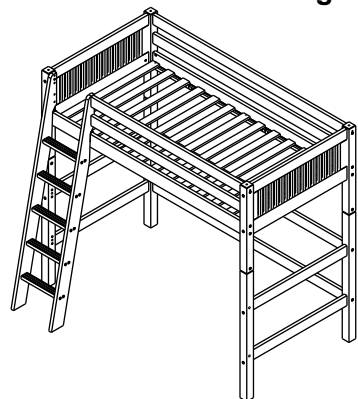

Mission head board high loft bed kit (C611_NT/C612_CP/C613_WH)