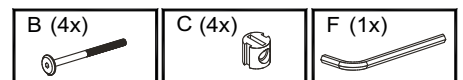

Parts needed for this step: