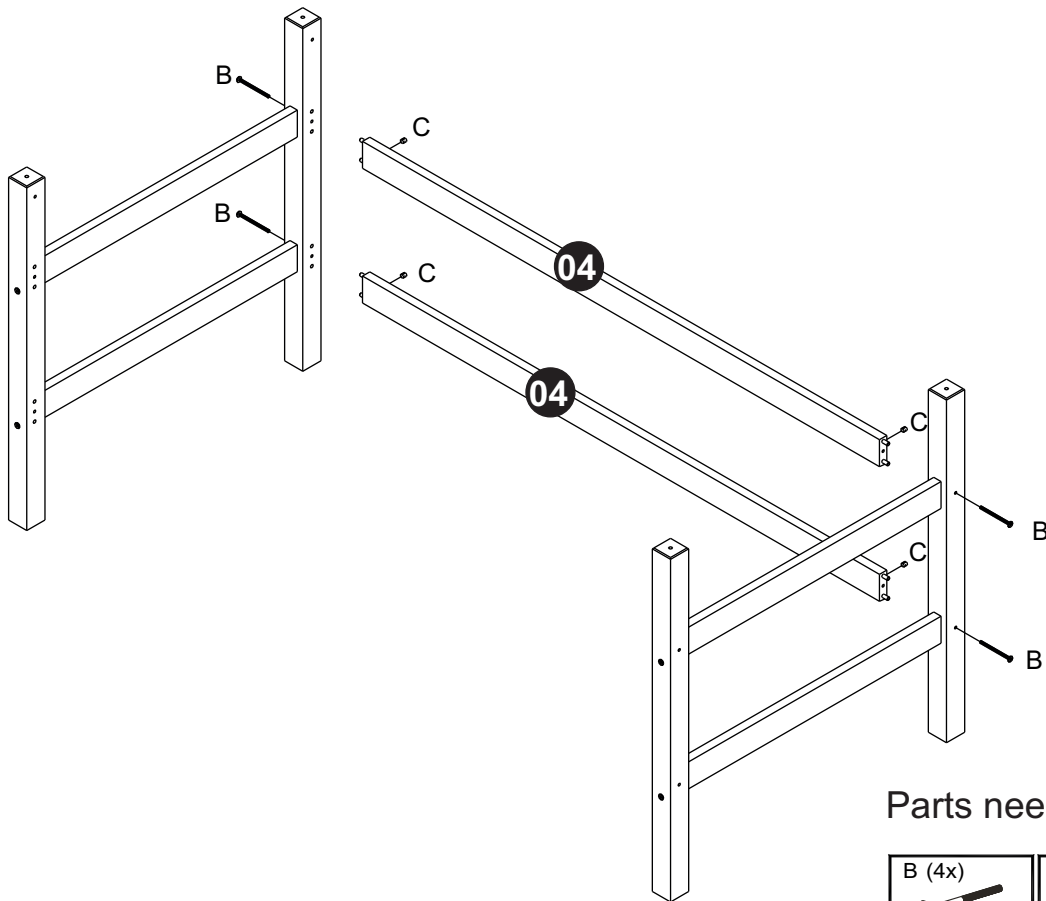

Step 03 - Attach long brace rails to extender posts

Parts needed for this step: