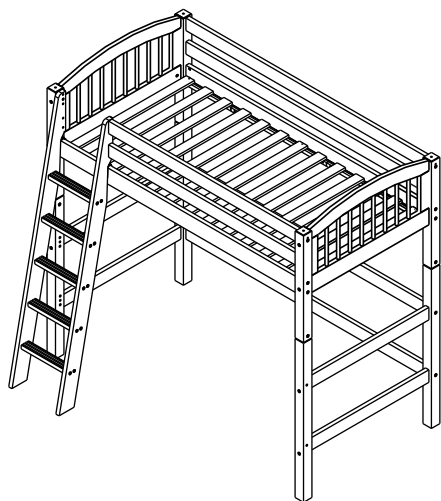

Arch Spindle head board high loft bed kit (C602_CP/C603_WH)