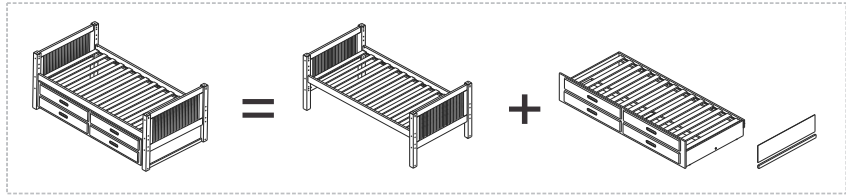

BUILD YOUR BED

THE CAMAFLEXI SYSTEM IS SO EASY.