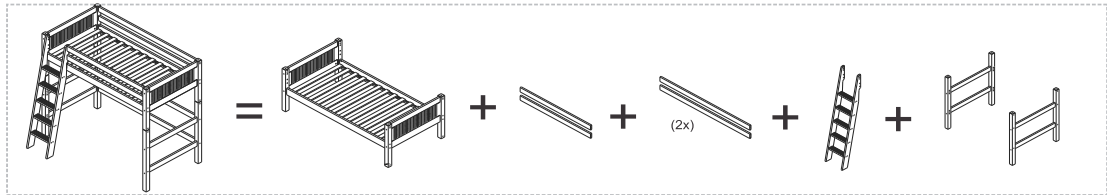

BUILD YOUR BED

THE CAMAFLEXI SYSTEM IS SO EASY.