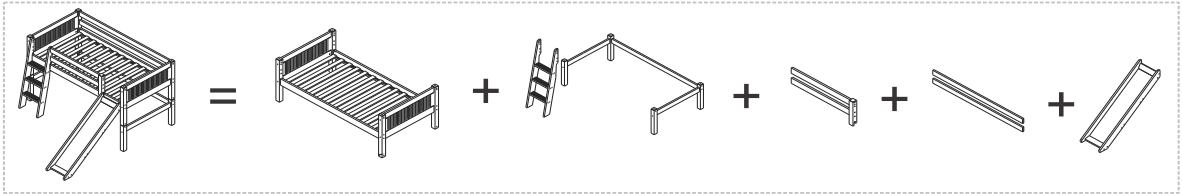

BUILD YOUR BED

THE CAMAFLEXI SYSTEM IS SO EASY.