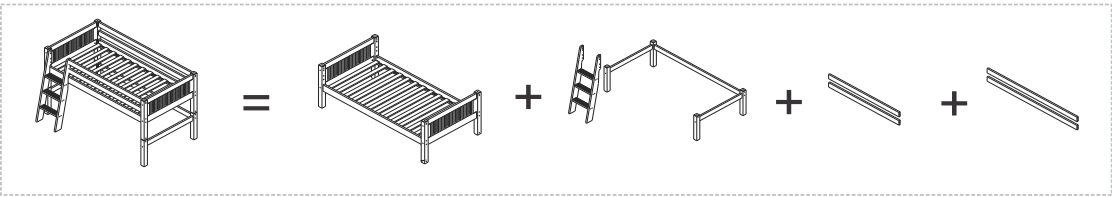

BUILD YOUR BED

THE CAMAFLEXI SYSTEM IS SO EASY.