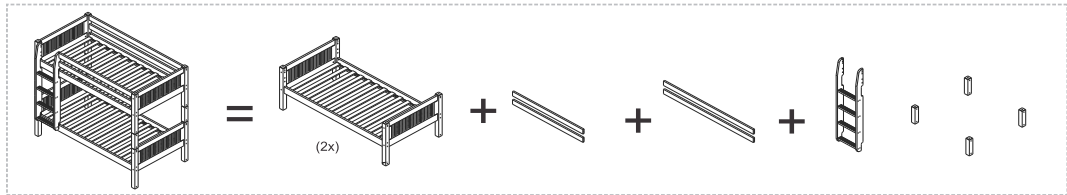

E1503
2 Door Low Cabinet
36" w x 30.5" h x 17" d

BUILD YOUR BED

THE CAMAFLEXI SYSTEM IS SO EASY.

DIMENSIONS & SPECIFICATIONS

THINKING OUT OF THE BED.

Double Barrell
Steel Connector
System

Visit us online: www.camaflexi.com