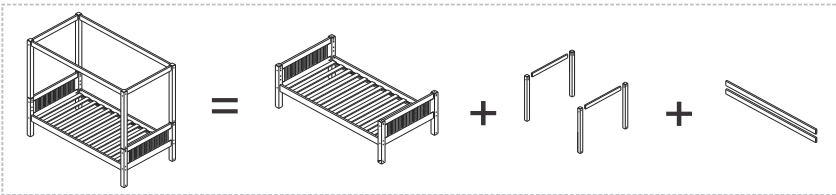

E1503
2 Door Low Cabinet
36" w x 30.5" h x 17" d

BUILD YOUR BED

THE CAMAFLEXI SYSTEM IS SO EASY.

DIMENSIONS & SPECIFICATIONS

THINKING OUT OF THE BED.

Double Barrell
Steel Connector
System

Visit us online: www.camaflexi.com