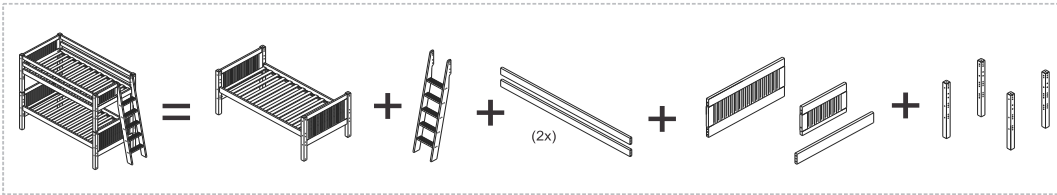

E1503
2 Door Low Cabinet
36" w x 30.5" h x 17" d

BUILD YOUR BED

THE CAMAFLEXI SYSTEM IS SO EASY.

DIMENSIONS & SPECIFICATIONS

THINKING OUT OF THE BED.

Double Barrell
Steel Connector
System

Visit us online: www.camaflexi.com