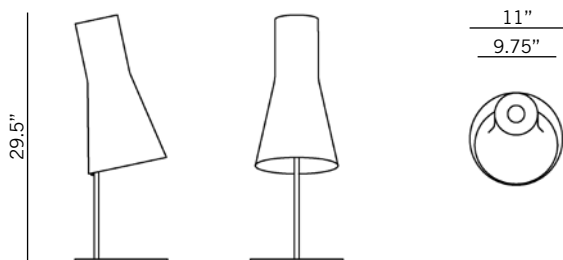

1 x 18W CFL Spiral

F (GU-24 Option)

1 x 18W CFL GU-24

Finish

BI = Natural Birch
WH = White Laminated Birch
BL = Black Laminated Birch
WA = Walnut Birch

Fixture as shown

4220	F	BI
Secto	Fluorescent	Natural

Finishes