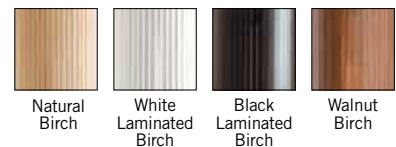

1 x 18W CFL Spiral

F (GU-24 Option)

1 x 18W CFL GU-24

Finish

BI = Natural Birch
WH = White Laminated Birch
BL = Black Laminated Birch
WA = Walnut Birch

Fixture as shown

4220	F	BI
Secto	Fluorescent	Natural

Finishes