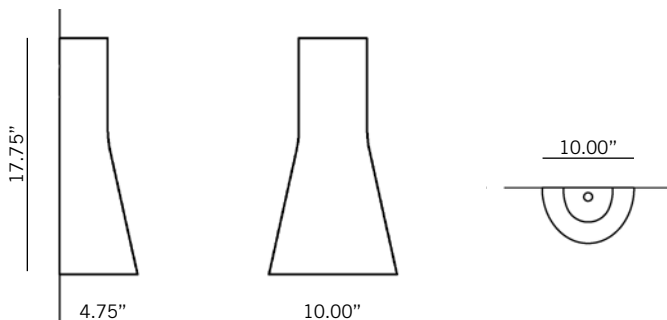

Design by: Seppo Koho