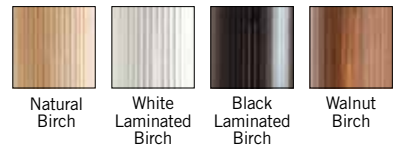

The Secto 4231 is a small fixture that can be mounted so that the light streams upward like a sconce, or downward to provide mood or accent lighting.

Ordering Matrix

Model

4231

I (E12 Option)

1 x 60W B-10

1 x 9W Torpedo

F (GU-24 Option)

1 x 13W CFL GU-24

Finish

BI = Natural Birch

WH = White Laminated Birch

BL = Black Laminated Birch

WA = Walnut Birch

Fixture as shown

4231	F	BL
Secto	Fluorescent	Black

Finishes

Design by: Seppo Koho

POWERED BY
Global Lighting

Secto Design