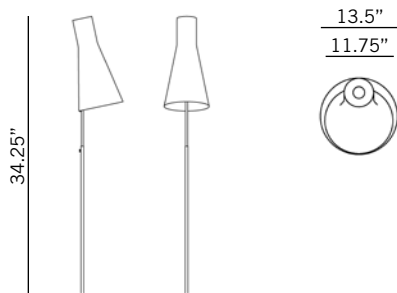

POWERED BY
GlobalLighting

Secto Design

Global Lighting

545 Franklin Avenue, Mount Vernon, NY 10550

ph: 914.591.4095

fx: 914.591.3796

hello@globalighting.com

www.globalighting.com