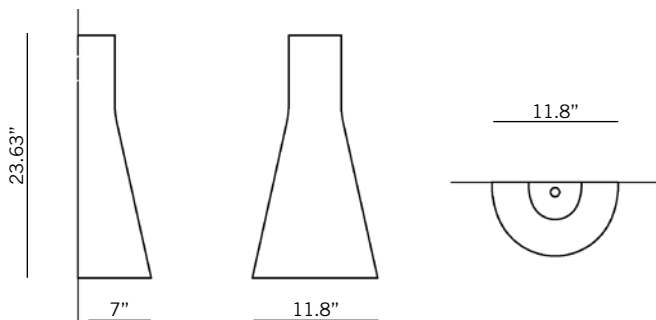

POWERED BY
GlobalLighting

Secto Design