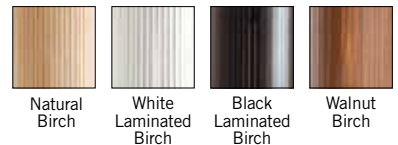

Secto Design

Victo 4250

Northern lights. Crafted by hand in Finland, Secto Design Oy lamps are an elegant study in Scandinavian simplicity. Light radiates through slats of birch in architect Seppo Koho's designs, true to his credo that "light should softly invite people to come closer."

The curvilinear design of the Victo 4250 pendant lamp results in an inviting ambient lighting suited to both private and public areas.

Ordering Matrix

Model

4250

I (Medium Base Option)

1 x 60W Max A-19

1 x 18W CFL Spiral

F (GU-24 Option)

1 x 18W CFL GU-24

Finish

BI = Natural Birch
WH = White Laminated Birch
BL = Black Laminated Birch
WA = Walnut Birch

Fixture as shown

4250	F	BL
Victo	Fluorescent	Black

Finishes

Design by: Seppo Koho

POWERED BY
GlobalLighting

Secto Design