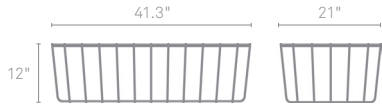

SCAMP LARGE TABLE

Three sizes, three base finishes and two tops to choose from to scatter or cluster. Mix and match our little Scamp to form your own landscape of beauty and utility.

SCAMP LARGE TABLE

WB1-LGTBLE-CP	COPPER BASE - GLASS TOP	\$349
WB1-LGTBLE-CP	COPPER BASE - MARBLE TOP	\$499
WB1-LGTBLE-WH	WHITE BASE - GLASS TOP	\$349
WB1-LGTBLE-WH	WHITE BASE - MARBLE TOP	\$499
WB1-LGTBLE-YL	YELLOW BASE - GLASS TOP	\$349
WB1-LGTBLE-YL	YELLOW BASE - MARBLE TOP	\$499