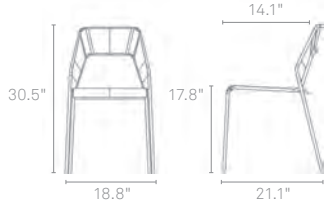

HOT MESH CHAIR

Chipper chair seeks derrières for at home enjoyment or café canoodling. Available in four finishes: white, black, bright blue and mustard yellow. Stackable and suitable for use indoors or out.