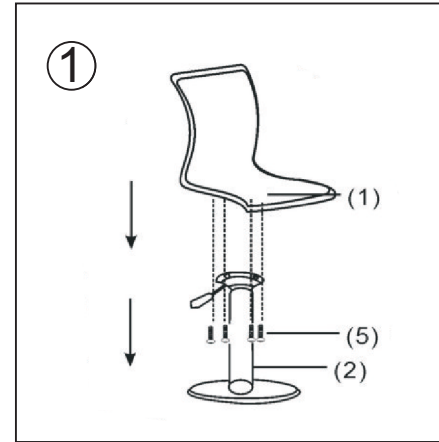

Before beginning assembly, separate all parts and carefully study the parts diagrams below. Review all parts and hardware before disposing of any packaging. You may receive extra hardware with your unit. Call Customer Service for missing hardware.

Parts List

(1)x1 Seat	(5)x4 Screws
(2)x1 Stand	(6)x1 Collar
(3)x1 Base	(7)x1 Allen key
(4)x1 Airlift	

For assistance with assembly or questions contact:
Wayfair Customer Service, 877-WAYFAIR (877-929-3247) | www.wayfair.com

Product Instructions for:

98340

For assistance with assembly or questions contact:
Wayfair Customer Service, 877-WAYFAIR (877-929-3247) | www.wayfair.com