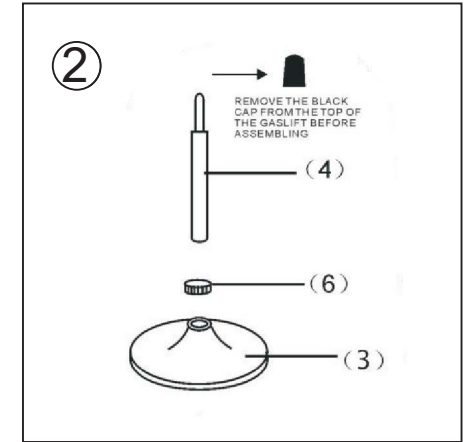

Before beginning assembly, separate all parts and carefully study the parts diagrams below. Review all parts and hardware before disposing of any packaging. You may receive extra hardware with your unit. Call Customer Service for missing hardware.

Parts List

(1)x1 Seat	(5)x4 Screws
(2)x1 Stand	(6)x1 Collar
(3)x1 Base	(7)x1 Allen key
(4)x1 Airlift	

For assistance with assembly or questions contact:
Wayfair Customer Service, 877-WAYFAIR (877-929-3247) | www.wayfair.com

Product Instructions for:

98340

For assistance with assembly or questions contact:
Wayfair Customer Service, 877-WAYFAIR (877-929-3247) | www.wayfair.com