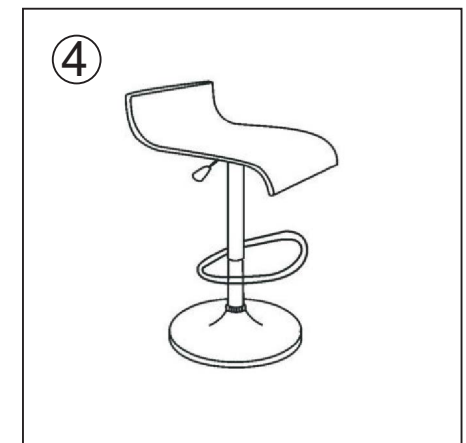

Before beginning assembly, separate all parts and carefully study the parts diagrams below. Review all parts and hardware before disposing of any packaging. You may receive extra hardware with your unit. Call Customer Service for missing hardware.

Parts List

(1)x1 Seat	(5)x4 Screws
(2)x1 Stand	(6)x1 Collar
(3)x1 Base	(7)x1 Allen key
(4)x1 Airilift	

For assistance with assembly or questions contact:
Wayfair Customer Service, 877-WAYFAIR (877-929-3247) | www.wayfair.com

Product Instructions for:

98240/98440

For assistance with assembly or questions contact:
Wayfair Customer Service, 877-WAYFAIR (877-929-3247) | www.wayfair.com