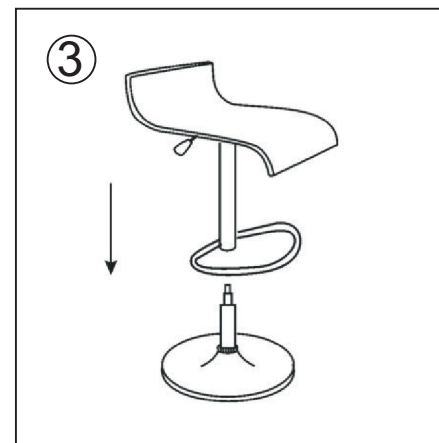

Before beginning assembly, separate all parts and carefully study the parts diagrams below. Review all parts and hardware before disposing of any packaging. You may receive extra hardware with your unit. Call Customer Service for missing hardware.

Parts List

(1)x1 Seat	(5)x4 Screws
(2)x1 Stand	(6)x1 Collar
(3)x1 Base	(7)x1 Allen key
(4)x1 Airilift	

For assistance with assembly or questions contact:
Wayfair Customer Service, 877-WAYFAIR (877-929-3247) | www.wayfair.com

Product Instructions for:

98240/98440

For assistance with assembly or questions contact:
Wayfair Customer Service, 877-WAYFAIR (877-929-3247) | www.wayfair.com