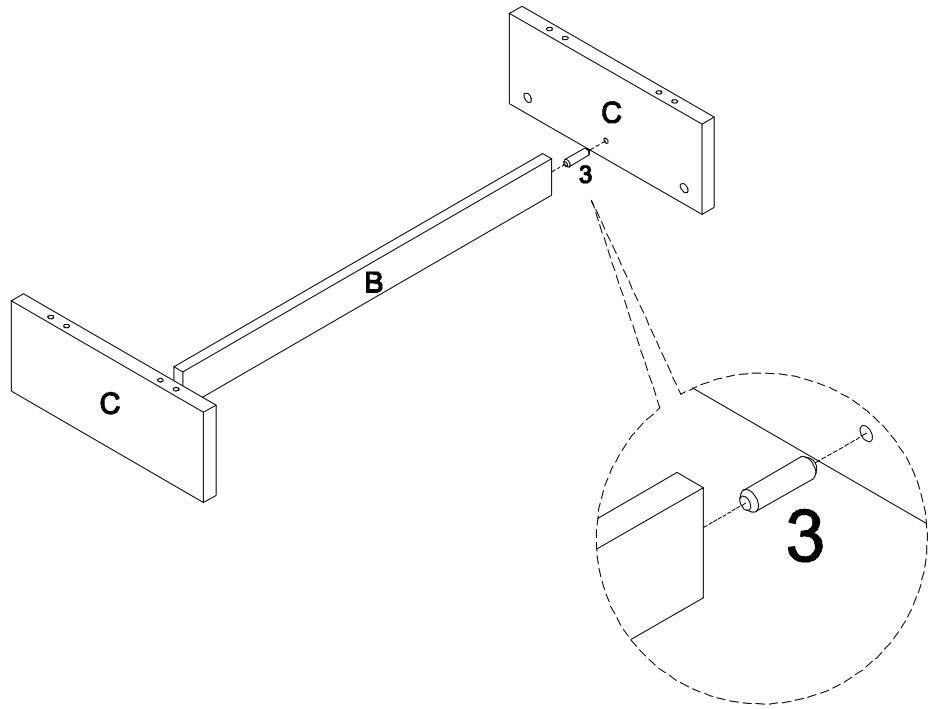

ASSEMBLY INSTRUCTIONS
ITEM: FV21036
DES: BRIDGEPOINT 60" TV STAND

**If you have any questions about the product or assembly,
please call Wayfair.com at 1-877-929-3247.**

Detailed View

Parts List		Qty.	Hardware		Qty.
A		1	1		15
			2		15
B		1	3		28
			4		4
C		2	5		8
			6		12
D		1	7		2
			8		2
E		1	9		2
			10		1
F		4	11	 Sticker cover	16
			12		
G		1			
H		4			
J		2			

STEP 1

STEP 2

STEP 3

1

4PCS

2

4PCS

3

4PCS

STEP 4

1

4PCS

2

4PCS

3

4PCS