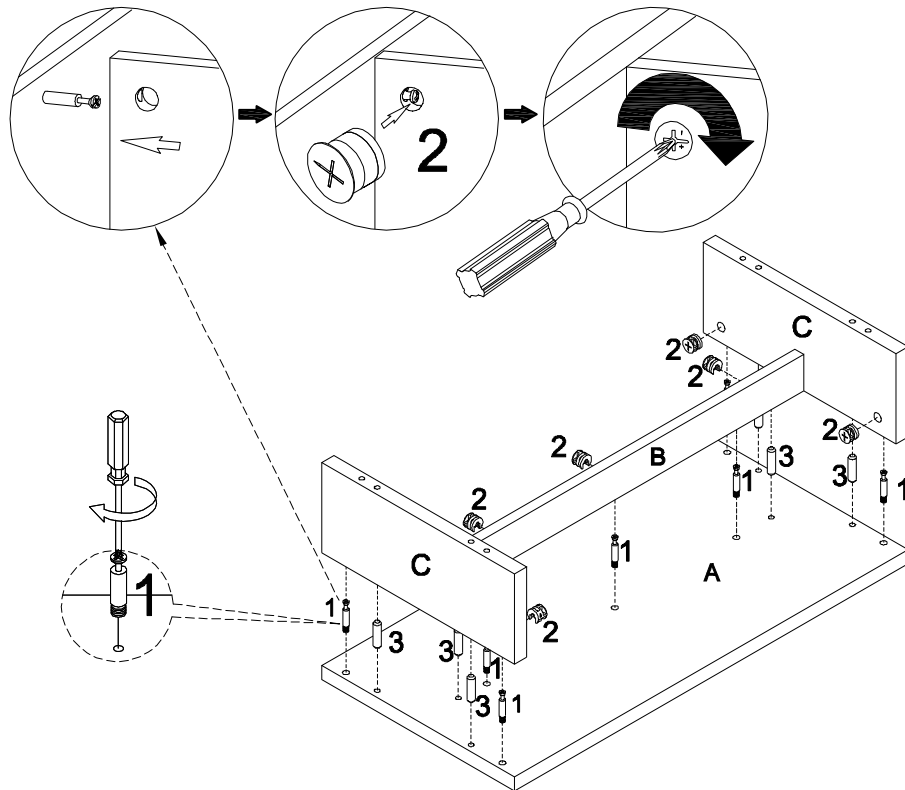

ASSEMBLY INSTRUCTIONS
ITEM: FV21036
DES: BRIDGEPOINT 60" TV STAND

**If you have any questions about the product or assembly,
please call Wayfair.com at 1-877-929-3247.**

Detailed View

Parts List		Qty.	Hardware		Qty.
A		1	1		15
			2		15
B		1	3		28
			4		4
C		2	5		8
			6		12
D		1	7		2
			8		2
E		1	9		2
			10		1
F		4	11	 Sticker cover	16
			12		
G		1			
H		4			
J		2			

STEP 1

STEP 2

STEP 3

1

4PCS

2

4PCS

3

4PCS

STEP 4

1

4PCS

2

4PCS

3

4PCS