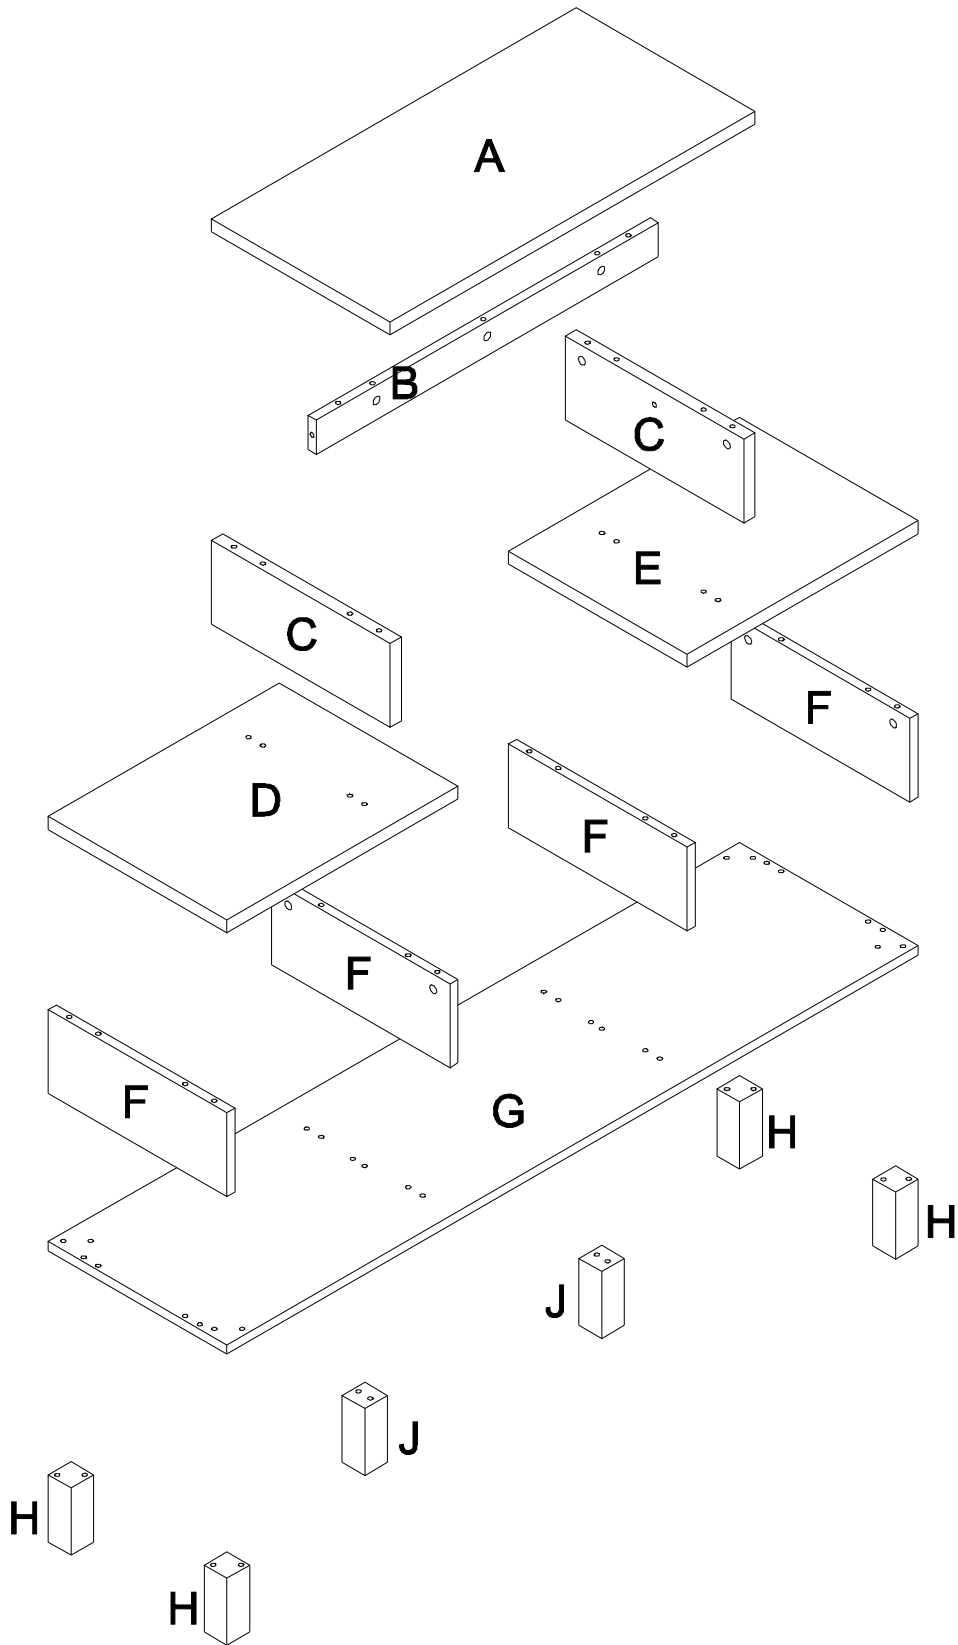

ASSEMBLY INSTRUCTIONS
ITEM: FV21036
DES: BRIDGEPOINT 60" TV STAND

**If you have any questions about the product or assembly,
please call Wayfair.com at 1-877-929-3247.**

Detailed View

Parts List		Qty.	Hardware		Qty.
A		1	1		15
			2		15
B		1	3		28
			4		4
C		2	5		8
			6		12
D		1	7		2
			8		2
E		1	9		2
			10		1
F		4	11	 Sticker cover	16
			12		
G		1			
H		4			
J		2			

STEP 1

STEP 2

STEP 3

1

4PCS

2

4PCS

3

4PCS

STEP 4

1

4PCS

2

4PCS

3

4PCS