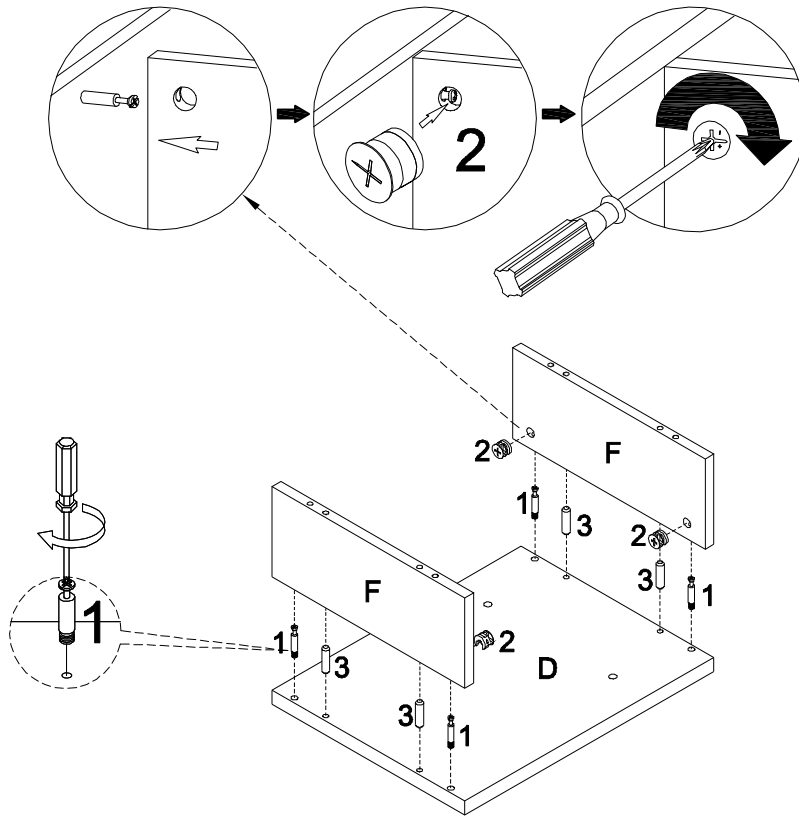

ASSEMBLY INSTRUCTIONS
ITEM: FV21036
DES: BRIDGEPOINT 60" TV STAND

**If you have any questions about the product or assembly,
please call Wayfair.com at 1-877-929-3247.**

Detailed View

Parts List		Qty.	Hardware		Qty.
A		1	1		15
			2		15
B		1	3		28
			4		4
C		2	5		8
			6		12
D		1	7		2
			8		2
E		1	9		2
			10		1
F		4	11	 Sticker cover	16
			12		
G		1			
H		4			
J		2			

STEP 1

STEP 2

STEP 3

1

4PCS

2

4PCS

3

4PCS

STEP 4

1

4PCS

2

4PCS

3

4PCS