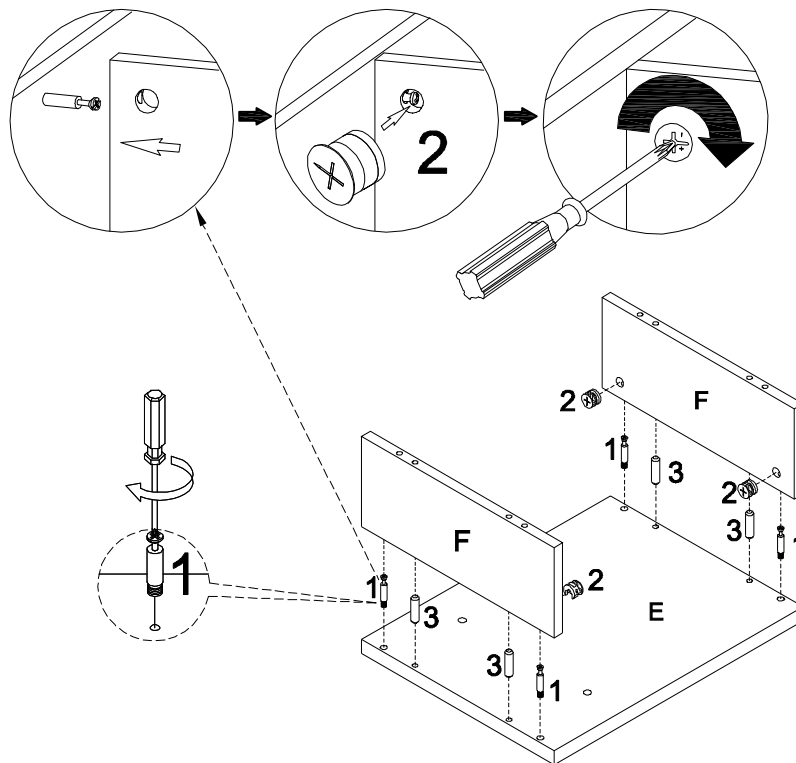

ASSEMBLY INSTRUCTIONS
ITEM: FV21036
DES: BRIDGEPOINT 60" TV STAND

**If you have any questions about the product or assembly,
please call Wayfair.com at 1-877-929-3247.**

Detailed View

Parts List		Qty.	Hardware		Qty.
A		1	1		15
			2		15
B		1	3		28
			4		4
C		2	5		8
			6		12
D		1	7		2
			8		2
E		1	9		2
			10		1
F		4	11	 Sticker cover	16
			12		
G		1			
H		4			
J		2			

STEP 1

STEP 2

STEP 3

1

4PCS

2

4PCS

3

4PCS

STEP 4

1

4PCS

2

4PCS

3

4PCS