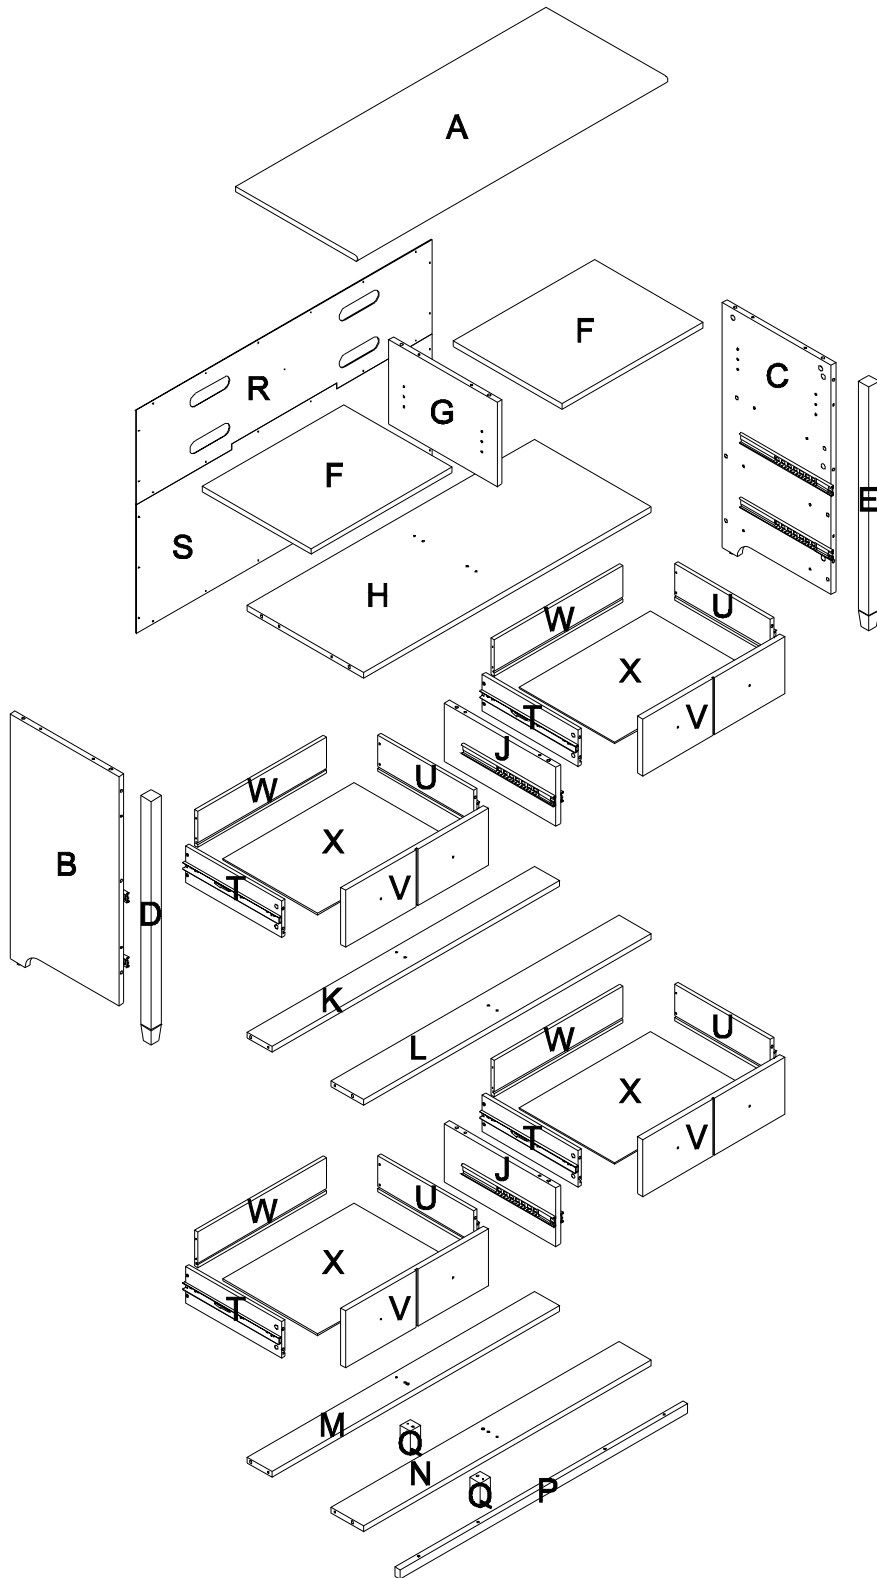

**ASSEMBLY INSTRUCTIONS**  
**ITEM: FV21037**  
**DES: SOUTH CREEK 45" TV STAND**

**If you have any questions about the product or assembly,  
please call [Wayfair.com](http://Wayfair.com) at 1-877-929-3247.**

# Detailed View

Parts List		Qty	Parts List		Qty
A		1	J		2
B		1	K		1
C		1	L		1
D		1	M		1
E		1	N		1
F		2	P		1
G		1	Q		2
H		1	R		1

Parts List		Qty	Parts List		Qty
S		1			
T		4			
U		4			
V		4			
W		4			
X		4			