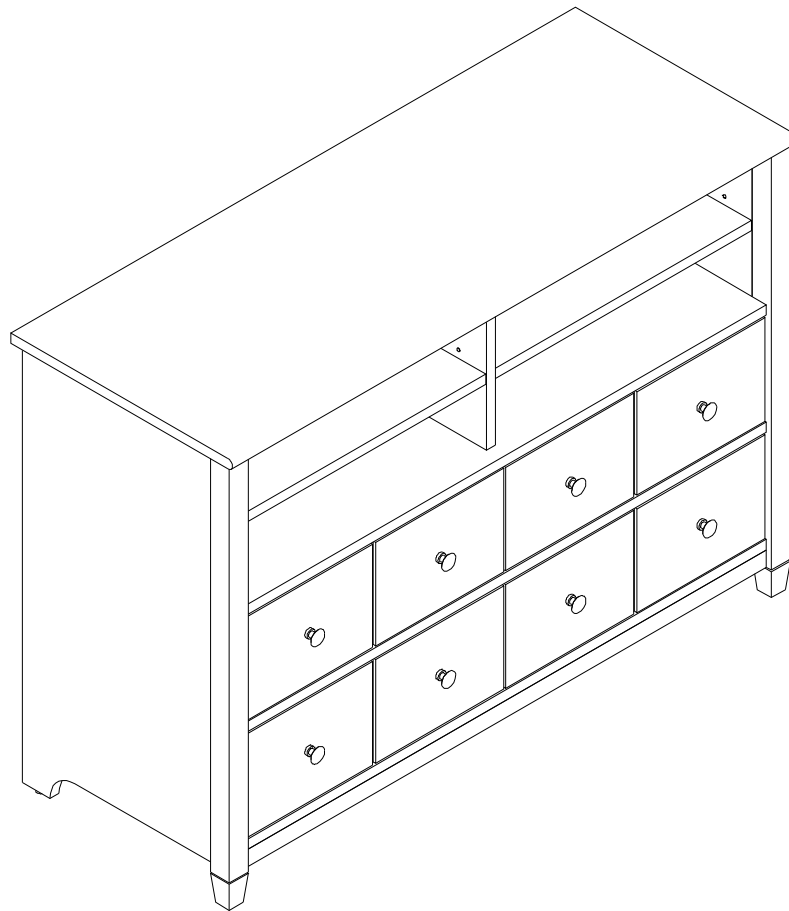

**ASSEMBLY INSTRUCTIONS**  
**ITEM: FV21037**  
**DES: SOUTH CREEK 45" TV STAND**

**If you have any questions about the product or assembly,  
please call [Wayfair.com](http://Wayfair.com) at 1-877-929-3247.**