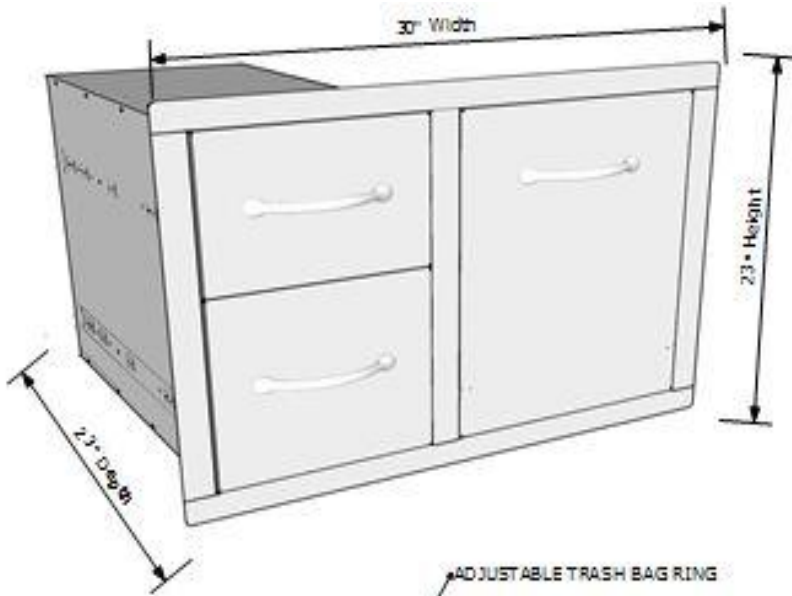

PRODUCT SIZE

CUT-OUT SIZE

SUNSTONE GRILLS

Texas BBQ Wholesalers
13802 Dragline Dr.
Austin, TX. 78728
Tel: 888.934.9449
Bus: 512.487.5116
Fax: 512.487.7016

PRODUCT
30" Tank Tray Double Combo
Item No. A-LPCDD30

DESCRIPTION
30" Tank Tray Double Drawer
Combo w/Trash Ring

SPECIFICATIONS
30"W x 23" D x 23" H (Product Size)
27-1/2" W x 23-1/4" D 20-1/2" H (Cut-out)
62 LBS (Weight)

Material Specifications:
304 Stainless Steel 16 Gauge for
Frame 18 Gauge for Door 18 Gauge 20
gauge 201 SS for Drawer Box
Handles are made of Zinc Alloy
Chrome Plated.