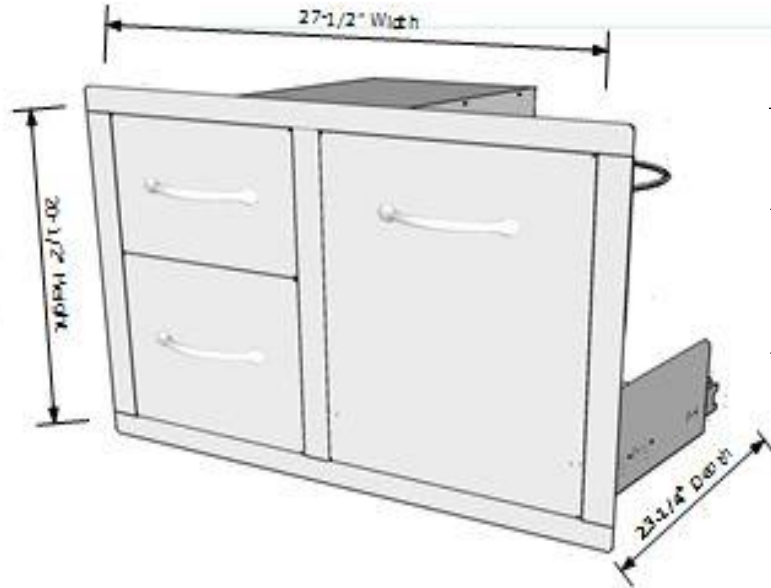

PRODUCT SIZE

CUT-OUT SIZE

SUNSTONE GRILLS

Texas BBQ Wholesalers
13802 Dragline Dr.
Austin, TX. 78728
Tel: 888.934.9449
Bus: 512.487.5116
Fax: 512.487.7016

PRODUCT
30" Tank Tray Double Combo
Item No. A-LPCDD30

DESCRIPTION
30" Tank Tray Double Drawer
Combo w/Trash Ring

SPECIFICATIONS
30"W x 23" D x 23" H (Product Size)
27-1/2" W x 23-1/4" D 20-1/2" H (Cut-out)
62 LBS (Weight)

Material Specifications:
304 Stainless Steel 16 Gauge for
Frame 18 Gauge for Door 18 Gauge 20
gauge 201 SS for Drawer Box
Handles are made of Zinc Alloy
Chrome Plated.