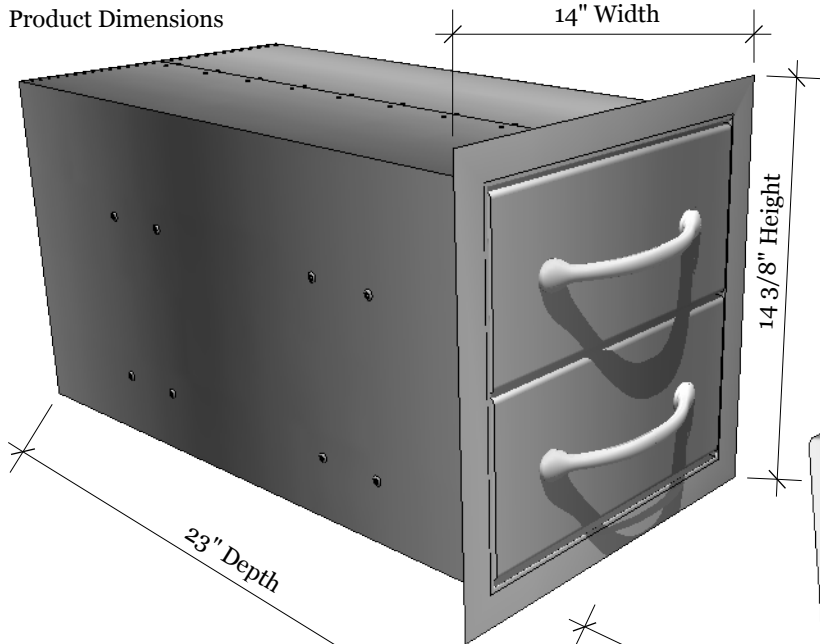

Product Dimensions

Cut-out Dimensions

Texas BBQ Wholesalers
 13802 Dragline Dr.
 Austin, TX. 78728
 Tel: 888.934.9449
 Bus: 512.487.5116
 Fax: 512.487.7016

PRODUCT
 SUN Flush Double Drawer
 Item No. B-DD12

DESCRIPTION
 SUN Double Access
 Drawer Flush Mount

Double Access Drawer Flush Mount
 14" W x 14-3/8" H x 23" D (Product Size)
 12-1/4" W x 12-1/2"H(Cut-out)
 37 LBS (Weight)

Material Specifications:
 304 Stainless Steel
 16 Gauge for Frame
 20 Gauge for Drawer Cabinet
 18 Gauge Galvanized Sheet for the fully enclosed outside box
 Handles are made of Zinc Alloy, Chrome Plated.

Handles are made of
 Zinc Alloy, Chrome Plated

19 1/4" Drawer Reach