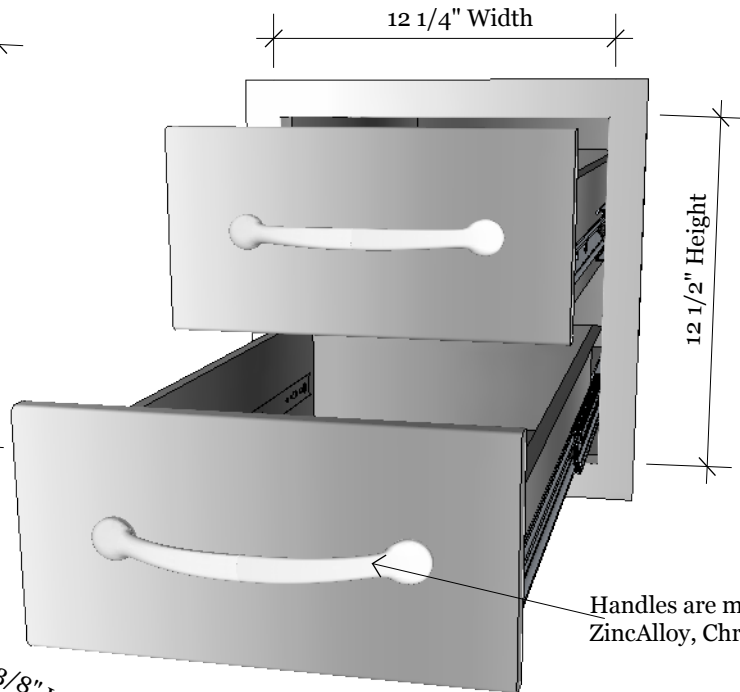

Product Dimensions

Cut-out Dimensions

Texas BBQ Wholesalers
 13802 Dragline Dr.
 Austin, TX. 78728
 Tel: 888.934.9449
 Bus: 512.487.5116
 Fax: 512.487.7016

PRODUCT
 SUN Flush Double Drawer
 Item No. B-DD12

DESCRIPTION
 SUN Double Access
 Drawer Flush Mount

Double Access Drawer Flush Mount
 14" W x 14-3/8" H x 23" D (Product Size)
 12-1/4" W x 12-1/2"H(Cut-out)
 37 LBS (Weight)

Material Specifications:
 304 Stainless Steel
 16 Gauge for Frame
 20 Gauge for Drawer Cabinet
 18 Gauge Galvanized Sheet for the fully enclosed outside box
 Handles are made of Zinc Alloy, Chrome Plated.

Handles are made of
 Zinc Alloy, Chrome Plated

19 1/4" Drawer Reach