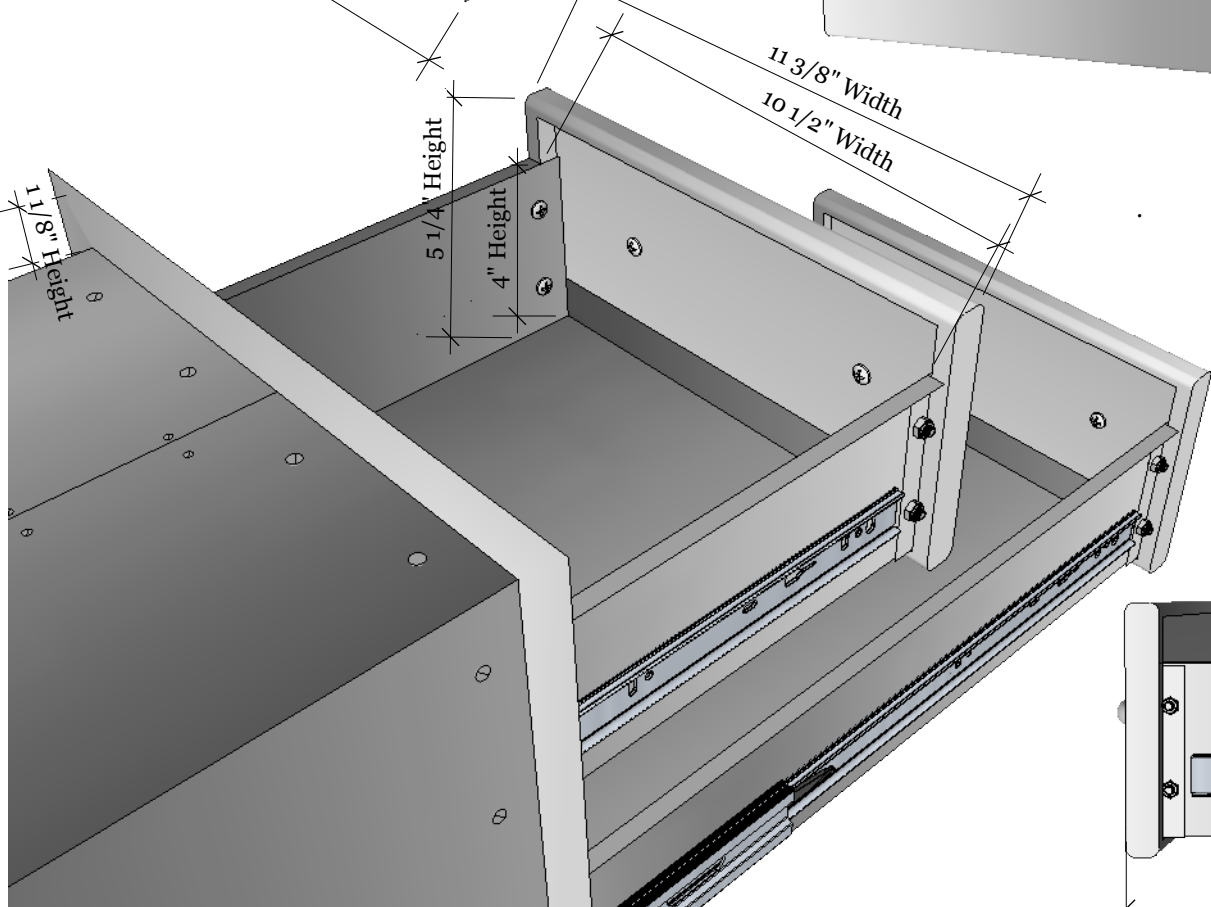

Product Dimensions

Cut-out Dimensions

Texas BBQ Wholesalers
 13802 Dragline Dr.
 Austin, TX. 78728
 Tel: 888.934.9449
 Bus: 512.487.5116
 Fax: 512.487.7016

PRODUCT
 SUN Flush Double Drawer
 Item No. B-DD12

DESCRIPTION
 SUN Double Access
 Drawer Flush Mount

Double Access Drawer Flush Mount
 14" W x 14-3/8" H x 23" D (Product Size)
 12-1/4" W x 12-1/2"H(Cut-out)
 37 LBS (Weight)

Material Specifications:
 304 Stainless Steel
 16 Gauge for Frame
 20 Gauge for Drawer Cabinet
 18 Gauge Galvanized Sheet for the fully enclosed outside box
 Handles are made of Zinc Alloy, Chrome Plated.

Handles are made of
 Zinc Alloy, Chrome Plated

19 1/4" Drawer Reach