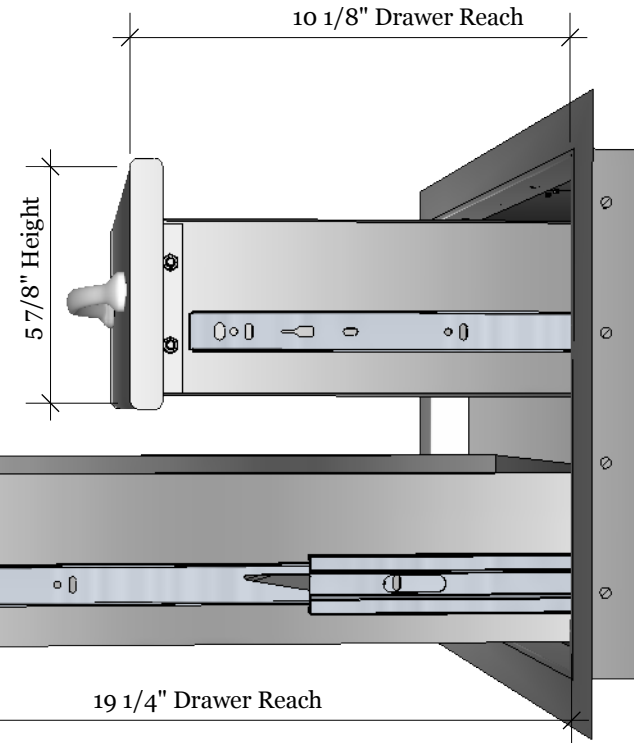

Product Dimensions

Cut-out Dimensions

Texas BBQ Wholesalers
 13802 Dragline Dr.
 Austin, TX. 78728
 Tel: 888.934.9449
 Bus: 512.487.5116
 Fax: 512.487.7016

PRODUCT
 SUN Flush Double Drawer
 Item No. B-DD12

DESCRIPTION
 SUN Double Access
 Drawer Flush Mount

Double Access Drawer Flush Mount
 14" W x 14-3/8" H x 23" D (Product Size)
 12-1/4" W x 12-1/2"H(Cut-out)
 37 LBS (Weight)

Material Specifications:
 304 Stainless Steel
 16 Gauge for Frame
 20 Gauge for Drawer Cabinet
 18 Gauge Galvanized Sheet for the fully enclosed outside box
 Handles are made of Zinc Alloy, Chrome Plated.

Handles are made of
 Zinc Alloy, Chrome Plated

19 1/4" Drawer Reach