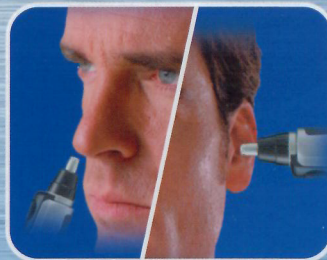

Panasonic®

ER 415 sc

Nose & Ear Hair Trimmer

**Hypo
Allergenic**
for sensitive skin

**Attachable cap
extends grip**

Trims Nose and Ear Hair

**Fully immersible,
rinses clean under water**

**Improved Fine Cut
Blade for smooth
cutting performance**

WET/DRY
RinsesClean*

Specifications

Power Source :	Battery Operated (One "AA" battery, not included)
Operating Time :	Approx. 90 min.
Dimensions :	5.2"(H) x 1.2"(W) x 1.1"(D)
Weight :	2.1 oz
UPC No :	0 37988 56224 4
Units/Master Carton :	12 units
Individual Box Dimensions :	7.7"(H) x 3.8"(W) x 1.4"(D)
Individual Box Weight :	3.3 oz
Individual Box Cb. Ft. :	0.0235
Master Carton Dimensions :	5.1"(H) x 17.7"(W) x 8.7"(D)
Master Carton Weight :	3.4 lbs
Master Carton Cb. Ft. :	0.45