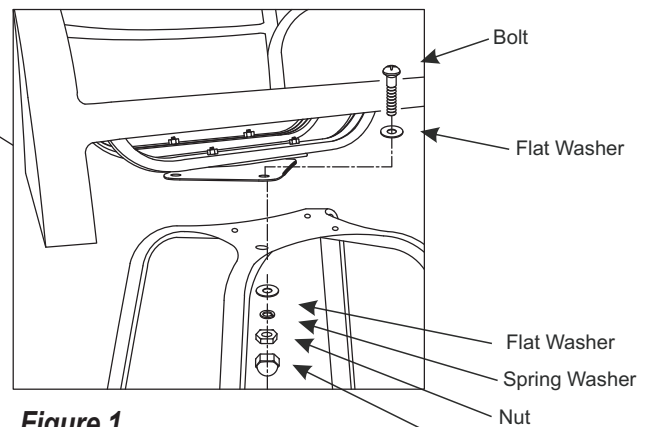

Home Styles

Part List Hardware List

A.
Seat
1 pc.

B.
Base
1 pc.

Bolt
4 pcs.(+1 extra)

Flat Washer
8 pcs.(+1 extra)

Nut
4 pcs.(+1 extra)

Spring Washer
4 pcs.(+1 extra)

Nut Cap
4 pcs.(+1 extra)

Chair Assembly

Place Seat (A) onto Base (B) with Bolts, Flat Washers, Spring Washers, Nuts and Nut Caps.
(see Figure 1)

Figure 1

Tools Required For Assembly : **Phillips** screwdriver