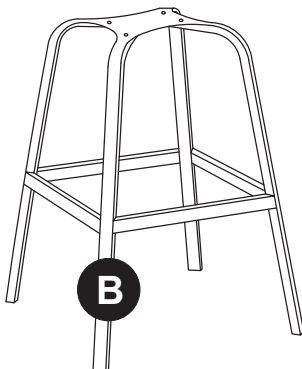

88 5555 89 Biscayne Metal Stool

IMPORTANT NOTE

Carefully remove all the parts from the carton and put them individually on a soft cloth to prevent scratches or other damages occurring to the parts.

We have taken great care in the design of this product and request that you carefully and strictly follow our assembly instructions to ensure a completed product as it was designed.

Home Styles

Part List Hardware List

A.
Seat
1 pc.

B.
Base
1 pc.

Bolt
4 pcs.(+1 extra)

Flat Washer
8 pcs.(+1 extra)

Nut
4 pcs.(+1 extra)

Spring Washer
4 pcs.(+1 extra)

Nut Cap
4 pcs.(+1 extra)

Chair Assembly

Place Seat (A) onto Base (B) with Bolts, Flat Washers, Spring Washers, Nuts and Nut Caps.
(see Figure 1)

Figure 1

Tools Required For Assembly : **Phillips** screwdriver