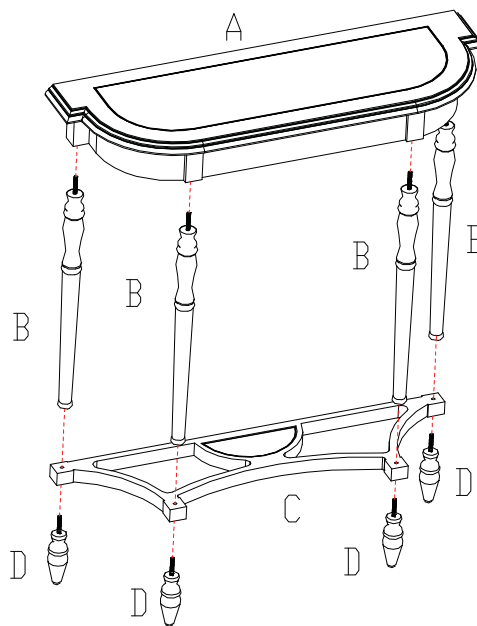

ENGLISH  
ESPAÑOL

GARRISON TABLE  
GUARNICIÓN DE LA TABLA

Product Dimensions / Dimensiones del producto:  
39.8 in W x 13.4in D x 33.1in H (101 cm x 34cm x84 cm)

ENGLISH

- \* Please make sure that you have all parts indicated before you begin assembly of this item
- \* This item should be assembled on a soft surface to prevent scratching the finish during assembly
- \* This item may require periodic tightening

## PART LIST AND HARDWARE LIST/ LISTA DE PIEZAS Y HERRAMIENTAS

A	Table top / Tablero		1x
B	Long Legs / Piernas Largas		4x
C	Bottom panel / Panel inferior		1x
D	Bottom legs / patas inferiores		4x

1