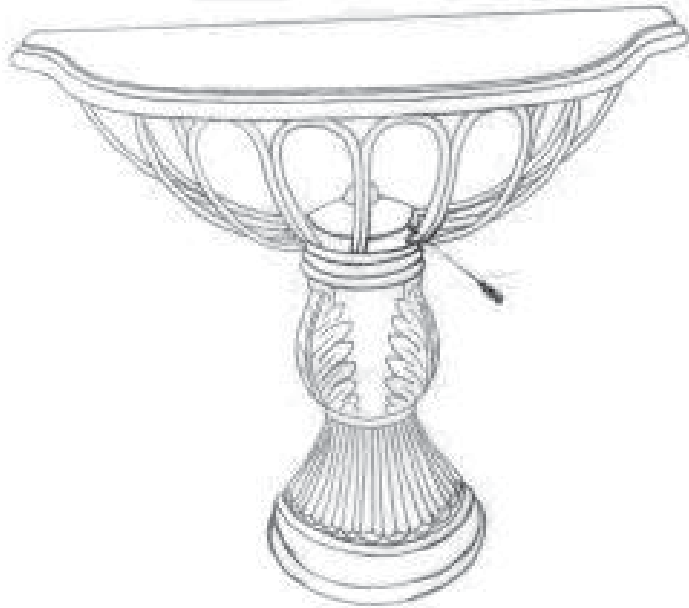

ENGLISH  
ESPAÑOL

ANTIQUITY URN TABLE  
MESA AUXILIAR WORCESTER

Product Dimensions / Dimensiones del producto  
36 in W x 12 in D x 33 3/4 in H (91.4 cm x 30.5 cm x 85.7 cm)

ENGLISH

- \* Please make sure that you have all parts indicated before you begin assembly of this item
- \* This item should be assembled on a soft surface to prevent scratching the finish during assembly
- \* This item may require periodic tightening

# BOMBAY.

## PART LIST AND HARDWARE LIST/ LISTA DE PIEZAS Y HERRAMIENTAS

A	Top / Superficie		1X
B	Post / Poste		1X
C	SCREW / TORNILLO		6X

1

2