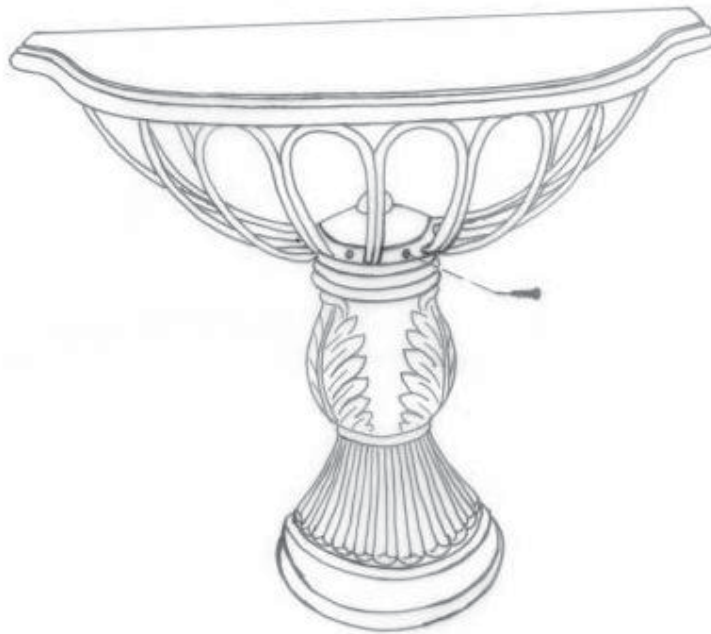

ENGLISH  
ESPAÑOL

ANTIQUITY URN TABLE  
MESA AUXILIAR WORCESTER

Product Dimensions / Dimensiones del producto  
36 in W x 12 in D x 33 3/4 in H (91.4 cm x 30.5 cm x 85.7 cm)

ENGLISH

- \* Please make sure that you have all parts indicated before you begin assembly of this item
- \* This item should be assembled on a soft surface to prevent scratching the finish during assembly
- \* This item may require periodic tightening