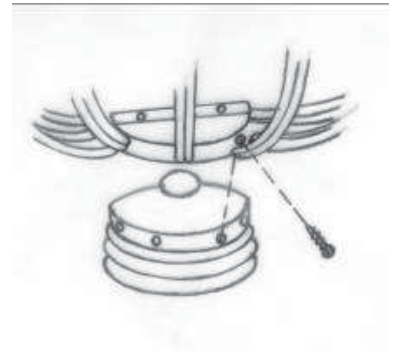

ENGLISH  
ESPAÑOL

ANTIQUITY URN TABLE  
MESA AUXILIAR WORCESTER

Product Dimensions / Dimensiones del producto  
36 in W x 12 in D x 33 3/4 in H (91.4 cm x 30.5 cm x 85.7 cm)

ENGLISH

- \* Please make sure that you have all parts indicated before you begin assembly of this item
- \* This item should be assembled on a soft surface to prevent scratching the finish during assembly
- \* This item may require periodic tightening

## PART LIST AND HARDWARE LIST/ LISTA DE PIEZAS Y HERRAMIENTAS

A	Top / Superficie		1X
B	Post / Poste		1X
C	SCREW / TORNILLO		6X

1

2