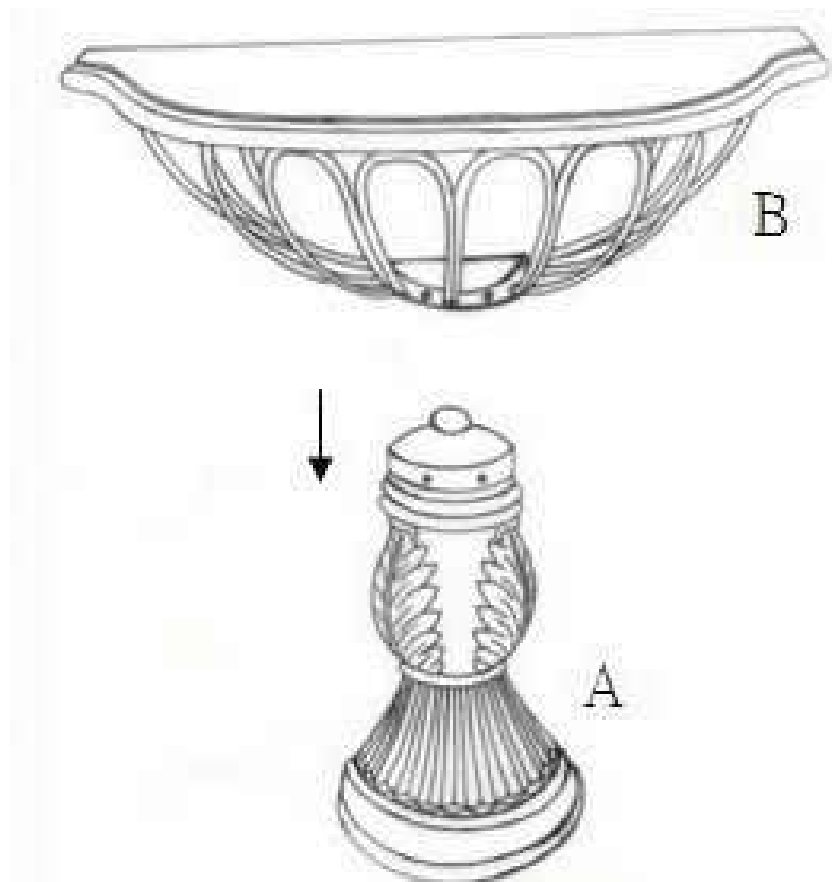

BOMBAY.

PART LIST AND HARDWARE LIST/ LISTA DE PIEZAS Y HERRAMIENTAS

A	Top / Superficie		1X
B	Post / Poste		1X
C	SCREW / TORNILLO		6X

1