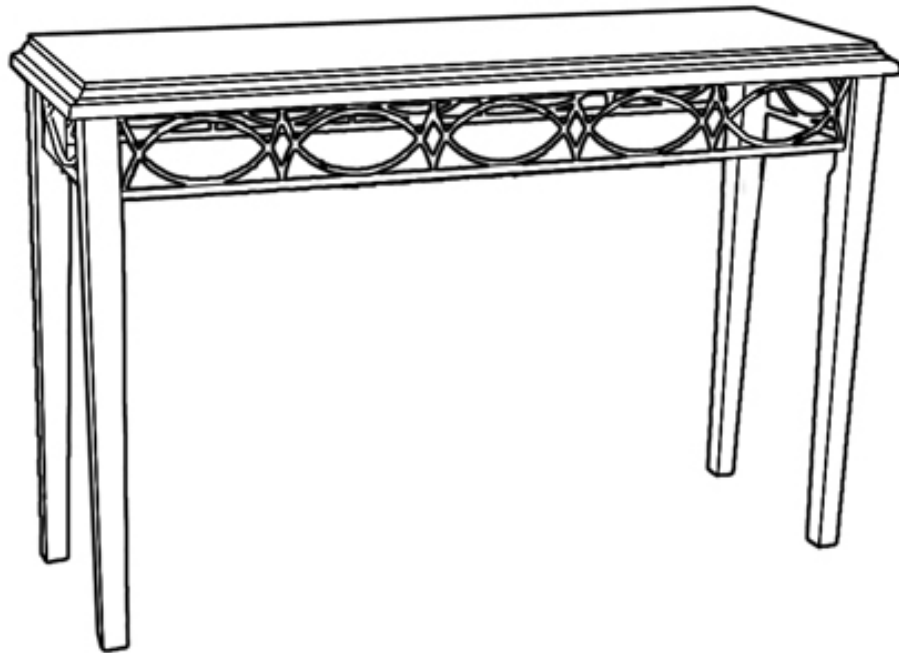

ENGLISH
ESPAÑOL

Fretwork Hall Console Table
Consola De Entrada Fretwork

Product Dimensions / Dimensiones Del Producto:
45in W x 14in D x 29in H
(114.3cm x 35.5cm x 73.7cm)

ENGLISH

- * Please make sure that you have all parts indicated before you begin assembly of this item.
- * This item should be assembled on a soft surface to prevent scratching the finish during assembly.
- * This item may require periodic tightening.

BOMBAY.

Part List And Hardware List / Lista De Piezas Y Herramientas

A	Table Top / Tablero		x1
B	Legs / Patas		x4
H1	Allen Bolt / Tornillo Allen		x8
H2	Allen Key / Llave Allen		x1

1

BOMBAY®

2

Care Instructions