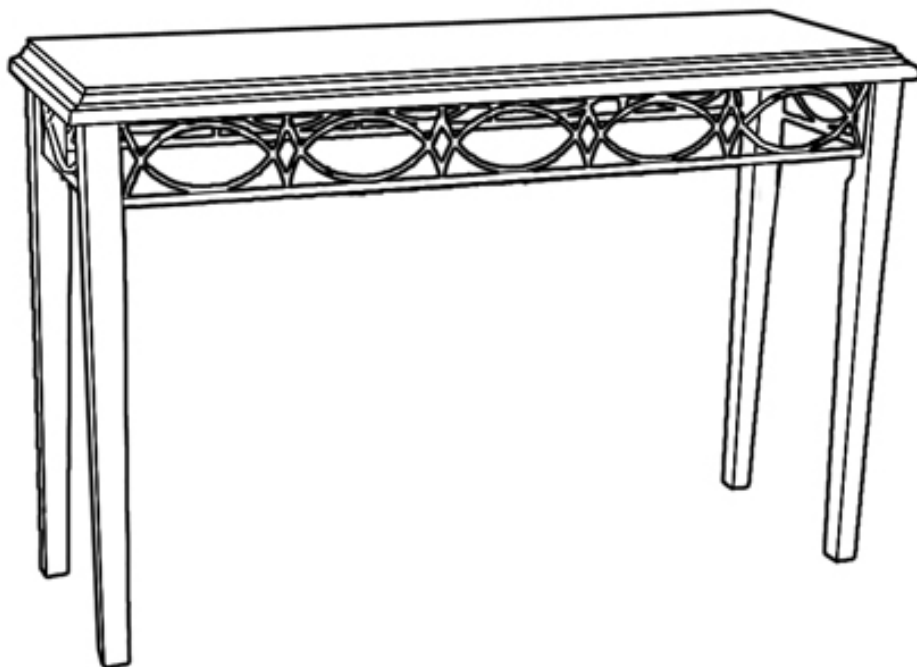

ENGLISH
ESPAÑOL

Fretwork Hall Console Table
Consola De Entrada Fretwork

Product Dimensions / Dimensiones Del Producto:
45in W x 14in D x 29in H
(114.3cm x 35.5cm x 73.7cm)

ENGLISH

- * Please make sure that you have all parts indicated before you begin assembly of this item.
- * This item should be assembled on a soft surface to prevent scratching the finish during assembly.
- * This item may require periodic tightening.

BOMBAY.

Part List And Hardware List / Lista De Piezas Y Herramientas

A	Table Top / Tablero		x1
B	Legs / Patas		x4
H1	Allen Bolt / Tornillo Allen		x8
H2	Allen Key / Llave Allen		x1

1

BOMBAY®

2

Care Instructions