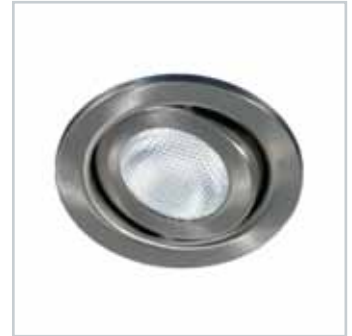

RECESSED FIXTURE

Series 500

500-152

CARACTERISTICS

For insulated ceiling 50W Max.
For all interior applications
Orientable

FINISH

Brushed chrome

OTHER FINISHES AVAILABLE

Brass / Chrome / Antique brass /
Satin / Rust / Black chrome

BULB

Halogen

PAR20, 50W

Not included

INSTALLATION

Min. clearance above ceiling space: 4 7/8"

For ceiling thickness: 1/2" - 1"

8 3/8 "
213 mm

4 3/8 "
111 mm

4 1/2 "
114 mm

3 7/8 "
98 mm