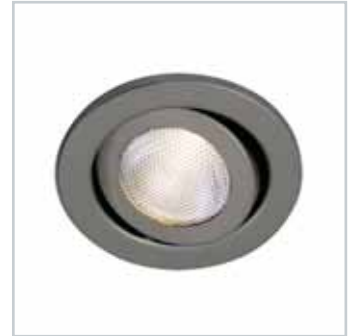

RECESSED FIXTURE

Series 500

500-150

CARACTERISTICS

For insulated ceiling 50W Max.
For all interior applications
Orientable

FINISH

Satin

OTHER FINISHES AVAILABLE

Brass / Chrome / Antique brass / Rust /
Brushed chrome / Black chrome

BULB

Halogen

PAR20, 50W

Not included

INSTALLATION

Min. clearance above ceiling space: 4 7/8"

For ceiling thickness: 1/2" - 1"

8 3/8 "
213 mm

4 3/8 "
111 mm

4 1/2 "
114 mm

3 7/8 "
98 mm