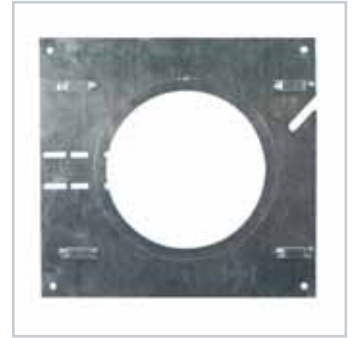

RECESSED FIXTURE - Accessories

Accessories

PF2002

CARACTERISTICS

Plaster frame for hole openings
of 3 7/8, 4 1/2
Solidifies installation
Recommended With soffit

3 7/8 "	4 1/2 "
98 mm	114 mm