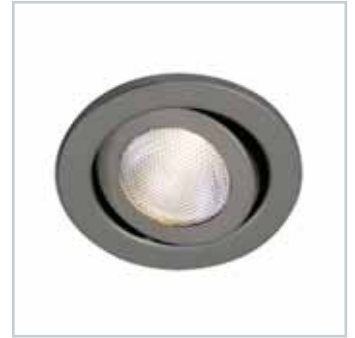

RECESSED FIXTURE

Series 500

500-150M

CARACTERISTICS

For insulated ceiling 50W Max.
For all interior applications
Orientable
Small trim. 10 pack

FINISH

Satin

OTHER FINISHES AVAILABLE

Brass / Chrome / Antique brass / Rust /
Brushed chrome / Black chrome

BULB

Halogen

PAR20, 50W

Not included

INSTALLATION

Min. clearance above ceiling space: 4 7/8"

For ceiling thickness: 1/2" - 1"

8 3/8 "
213 mm

4 3/8 "
111 mm

4 1/2 "
114 mm

3 7/8 "
98 mm