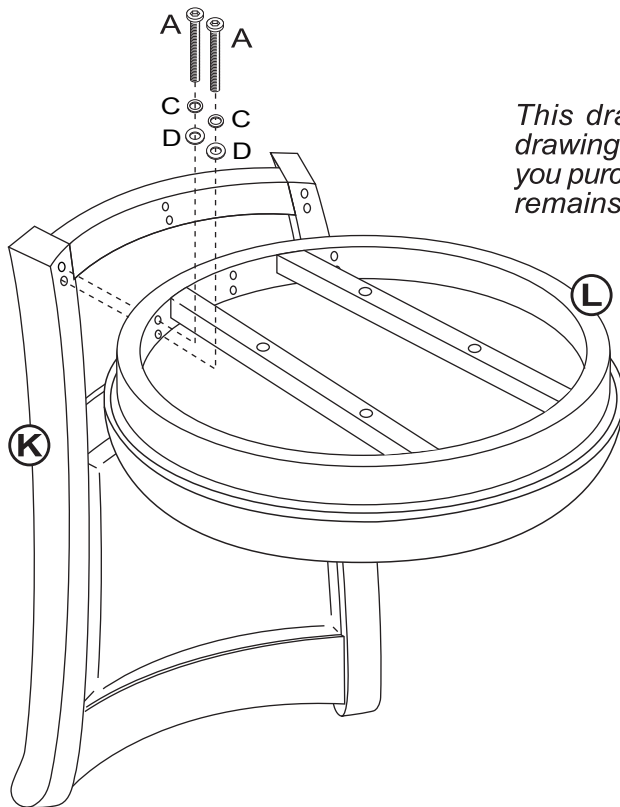

DENNERY WOOD SWIVEL STOOL

Model # 4472-826 / 827 Counter Stool

Model # 4472-830 / 831 Bar Stool

Date: 09-12-10

Examine all packaging material for small parts that may have come loose during shipment. Periodic checks are recommended to insure that all components are in proper position, tight and free from damage. Keep this assembly instruction for future reference. Adult assembly is required. Customer Service Phone Number: 502-562-0000

HARDWARE LIST

- A (14) Long Allen Bolts M6 x 40mm
- B (4) Short Allen Bolts M6 x 25mm
- C (14) Spring Washers 13mm
- D (14) Flat Washers 16.5mm
- E (1) Allen Wrench

PARTS LIST

- K (1) Stool Back
- L (1) Seat Cushion
- M (4) Leg Panels
- N (1) Small Support Ring
- P (1) Large Support Ring

This drawing is a generic drawing of the original item you purchased. All assembly remains the same.

STEP 1

Begin the assembly by attaching the Seat Base (L) to the Stool Back (K). Once in place, secure each arm of the Stool Back using 2 Long Allen Bolts (A) 2 Spring Washers (C) & 2 Flat Washers (D) per each side. Tighten all bolts using Allen Wrenches (E).

STEP 2

Attach each Leg (M) to the Large Support Ring (P) by using 1 Long Allen Bolt (A), 1 Spring Washer (C) & 1 Flat Washer (D) per each Leg. Do not fully tighten bolts.

STEP 3

Slowly insert the assembled Leg base into Small Support Ring (N) in place by using 1 Long Allen Bolt (A), 1 Spring Washer (C) & 1 Flat Washer (D) per each Leg. Tighten all bolts using Allen Wrench (E).