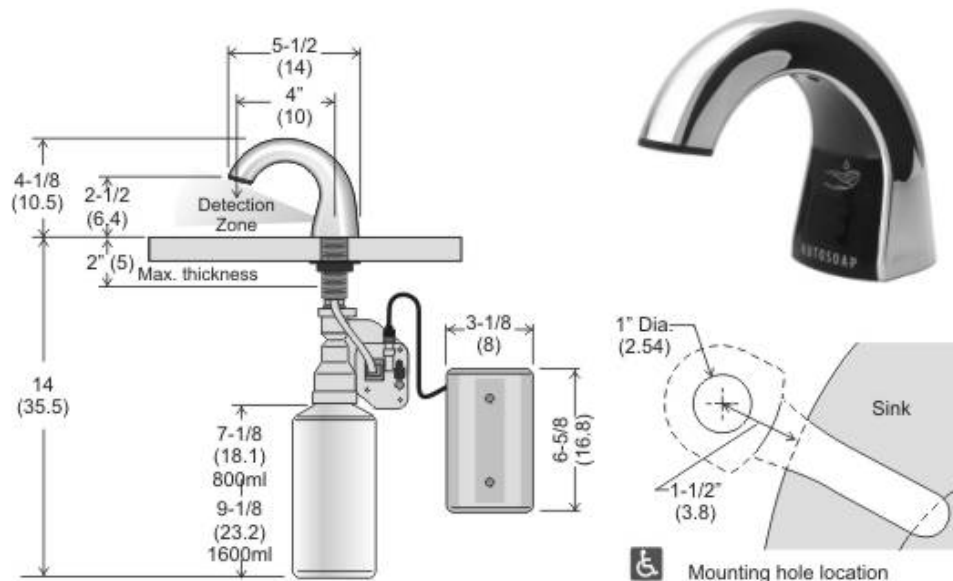

- Quality
- Value
- Service

**Tech
Reference**

Touch Free Soap Dispenser

Code 715: Counter Top Mounted, Auto Soap Dispenser.

Code 715SK: Counter Top Mounted, Auto Soap Dispenser Starter Kit.

Includes dispenser, 800ml soap container, 4 "D" cell alkaline batteries.

Code 715-500:

800ml Lotion soap with moisturizer refills. (Case of 4)

Specifications:

Site Location:

ADA compliant no touch dispenser allows for vanity, easy to reach, mounting.

Features:

Controlled dosage provides 1000 hand washes per 800ml bottle.

Sensor detects user's hand to automatically dispense ideal portion of soap. 4" (10) detection range.

Refill indicator light appears when soap is low.

Fabricated from structural injection moulded plastic with polished chrome finish.

Battery indicator light appears when batteries need replacing. Battery Requirements: 4 Alkaline D Cells (not included).

Programmable for 800ml and 1600ml soap refilling settings.

Installation:

Comes with detailed installation instructions.