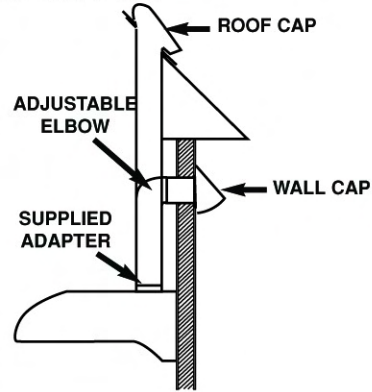

MODEL: TO30W-3

TORNADO 30" WHITE 3 SPEED SELF-CLEANING RANGE HOOD

- Professional Heavy Duty Range Hood for the Serious Cook
- Exhaust Duct Only
- 3 speed / 2 motors
- Switch: Push button
- Dimensions: 29 7/8" W X 22" L X 7 7/8" H
- Suction capacity: 540 CF/m (900 M3/Hr)
- Teflon coated blades
- Noise:4.1 Sones (50dB). Ultra Quiet twin motors revolving in opposite directions to reduce noise and increase suction
- Lamps: 1 x 40W appliance bulb included
- Rated motor input power: 100W+100W (Total rated input power: 240W)
- Voltage : 110~120V/60Hz
- UL Approved
- 3 outlet options - top round 6", top square 3 1/4" x 10", or back square 3 1/4" x 10"
- Ships via UPS/FedEx Ground
- Installation by qualified, licensed technician required
- Warranty – Five year limited warranty to the original homeowner with proof of purchase. All communication and handling of replacement or defective items will be handled by the dealer. Five year warranty on motor and 5 year warranty on parts [excluding the bulb]. If found defective, items will be replaced at no charge within their warranty time frame. Warranty will be void: 1) In case of improper installation or failure to follow recommended installation instructions. Cutting the power cord plug and connecting the unit directly to electrical line will also void the warranty. 2) Damage due to negligence, misuse, abuse, or accident.

VERTICAL DISCHARGE USING 6" ROUND DUCT

CUTOUT DIMENSIONS CABINET TOP VIEW

HORIZONTAL DISCHARGE USING 3 1/4" X 10" DUCT

CUTOUT DIMENSIONS

CABINET BOTTOM VIEW

VERTICAL DISCHARGE USING 3 1/4" X 10" DUCT

CUTOUT DIMENSIONS CABINET TOP VIEW