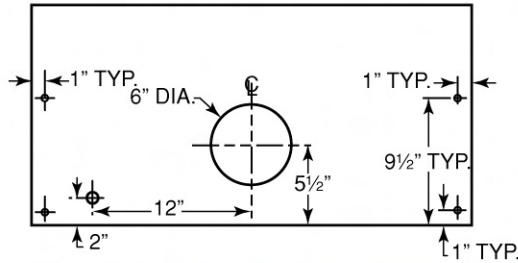

MODEL: TO30W-3

TORNADO 30" WHITE 3 SPEED SELF-CLEANING RANGE HOOD

- Professional Heavy Duty Range Hood for the Serious Cook
- Exhaust Duct Only
- 3 speed / 2 motors
- Switch: Push button
- Dimensions: 29 7/8" W X 22" L X 7 7/8" H
- Suction capacity: 540 CF/m (900 M3/Hr)
- Teflon coated blades
- Noise:4.1 Sones (50dB). Ultra Quiet twin motors revolving in opposite directions to reduce noise and increase suction
- Lamps: 1 x 40W appliance bulb included
- Rated motor input power: 100W+100W (Total rated input power: 240W)
- Voltage : 110~120V/60Hz
- UL Approved
- 3 outlet options - top round 6", top square 3 1/4" x 10", or back square 3 1/4" x 10"
- Ships via UPS/FedEx Ground
- Installation by qualified, licensed technician required
- Warranty – Five year limited warranty to the original homeowner with proof of purchase. All communication and handling of replacement or defective items will be handled by the dealer. Five year warranty on motor and 5 year warranty on parts [excluding the bulb]. If found defective, items will be replaced at no charge within their warranty time frame. Warranty will be void: 1) In case of improper installation or failure to follow recommended installation instructions. Cutting the power cord plug and connecting the unit directly to electrical line will also void the warranty. 2) Damage due to negligence, misuse, abuse, or accident.

VERTICAL DISCHARGE USING 6" ROUND DUCT

CUTOUT DIMENSIONS CABINET TOP VIEW

HORIZONTAL DISCHARGE USING 3 1/4" X 10" DUCT

CUTOUT DIMENSIONS

CABINET BOTTOM VIEW

VERTICAL DISCHARGE USING 3 1/4" X 10" DUCT

CUTOUT DIMENSIONS CABINET TOP VIEW