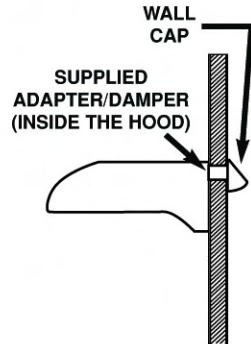

MODEL: TO30W-3

TORNADO 30" WHITE 3 SPEED SELF-CLEANING RANGE HOOD

- Professional Heavy Duty Range Hood for the Serious Cook
- Exhaust Duct Only
- 3 speed / 2 motors
- Switch: Push button
- Dimensions: 29 7/8" W X 22" L X 7 7/8" H
- Suction capacity: 540 CF/m (900 M3/Hr)
- Teflon coated blades
- Noise:4.1 Sones (50dB). Ultra Quiet twin motors revolving in opposite directions to reduce noise and increase suction
- Lamps: 1 x 40W appliance bulb included
- Rated motor input power: 100W+100W (Total rated input power: 240W)
- Voltage : 110~120V/60Hz
- UL Approved
- 3 outlet options - top round 6", top square 3 1/4" x 10", or back square 3 1/4" x 10"
- Ships via UPS/FedEx Ground
- Installation by qualified, licensed technician required
- Warranty – Five year limited warranty to the original homeowner with proof of purchase. All communication and handling of replacement or defective items will be handled by the dealer. Five year warranty on motor and 5 year warranty on parts [excluding the bulb]. If found defective, items will be replaced at no charge within their warranty time frame. Warranty will be void: 1) In case of improper installation or failure to follow recommended installation instructions. Cutting the power cord plug and connecting the unit directly to electrical line will also void the warranty. 2) Damage due to negligence, misuse, abuse, or accident.

VERTICAL DISCHARGE USING 6" ROUND DUCT

CUTOUT DIMENSIONS CABINET TOP VIEW

HORIZONTAL DISCHARGE USING 3 1/4" X 10" DUCT

CUTOUT DIMENSIONS

CABINET BOTTOM VIEW

VERTICAL DISCHARGE USING 3 1/4" X 10" DUCT

CUTOUT DIMENSIONS CABINET TOP VIEW