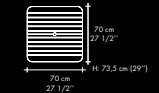

CODE .436.571