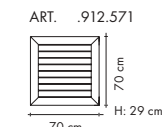

Copyright HASTE TRADE & DESIGN

MALIBU

MALIBU przyciągają uwagę swoim nowoczesnym kształtem, ekskluzywnie poduchy sprawiają, że wypoczynek na tych meblach jest wyjątkowo komfortowy. W grupie MALIBU oferujemy fotel z jednym lub dwoma podłokietnikami oraz krzesło. Dzięki tym elementom otrzymujecie Państwo możliwości indywidualnej aranżacji, tworząc dowolnie zaprojektowany przez siebie moduł. Zestaw uzupełnia stolik kawowy o wymiarze 70 x 70.

Meble wykonane są z trwałego, lazowanego drewna robinii, połączonego z dekoracyjnymi elementami z aluminium.

Ekskluzywne poduchy z pokrowcami z tkaniny akrylowej, dostępne są w wielu modnych kolorach.

Pokrowce poduch z zamkami, ściągalne do prania.