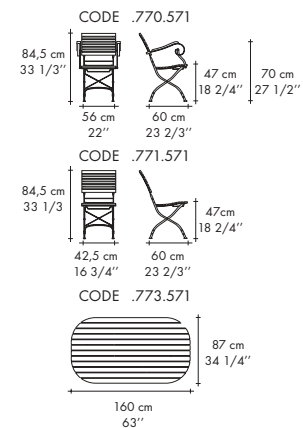

Copyright HASTE TRADE & DESIGN

ROSALIE

In ROSALIE collection exclusive classical form is married to the frame in fashionable purple violet colour. On special request other colours are available. Built from superbly durable powder coated steel, our series ROSALIE will last and last.

The curves of stylish steel are matched with comfortably curved slats of hardwood robinia. The chair is available with and without armrests. Each item is foldable - an idea for restaurants and other locations where the furniture needs to be brought in and out on a daily basis.