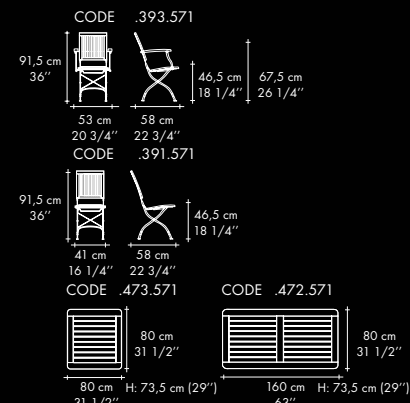

Copyright HASTE TRADE & DESIGN

ELAINE

Manufactured with precision, our dining set ELAINE is both eye-catching and practical. Foldable, designed to be functional and reliable through conscious choice of materials: robinia and powder coated steel. ELAINE chairs can be combined with either of the tables: 160x80 or 80x80.