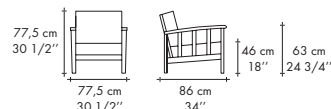

MONACO

The MONACO grouping is a set of lounging pieces offering comfort that lasts for a long time. The armchair, 3 seat sofa, and love seat are wide and fitted with extra thick cushions for real lounging. The wooden frames are crafted from solid robinia for use indoors or out in the winter garden.

CODE .490.571

CODE .491.571