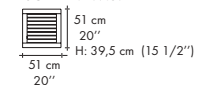

CODE .490.571

CODE .491.571

CODE .492.571

CODE .495.571

CODE .497.571

Decorating of a winter garden requires individual arrangement. Depending on the equipment of the house, the winter garden can be furnished with a table and chairs which make a dining set of furniture or with comfortable sofas or armchairs with stools. In HASTE GARDEN collection you can find wooden furniture with thick cushions designed especially for winter gardens and roofed terraces. We highly recommend you our comfortable sets MALIBU, KAMEA and MONACO. Having different styles, they can be used to equip both modern and classic living spaces. Thanks to its natural features, robinia is a perfect kind of wood for places with significant changes of temperature and humidity.