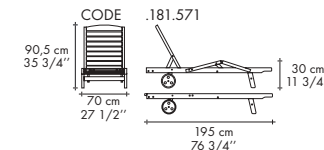

The RIVIERA chaise lounge in robinia retains its natural pure beauty in the face of time and weather. The slatted backrest adjusts to four and a leg support section to two positions. When flat, the piece becomes a comfortable bench. The wheels allow it to move easily.

Copyright HASTE TRADE & DESIGN

RIVIERA