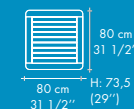

CODE .472.571