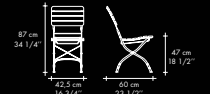

REBECCA

CODE .431.571