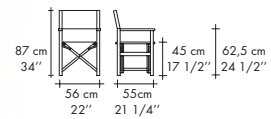

POLO director's chair is a very stable lightweight chair that folds side-to-side with a scissors action. It is an excellent design - simple and ideally suited to its function - and it goes back to coffer-makers' chairs of the 15th century and eventually to the Roman curule chair.

The seat and back are made of strong Batyline® fabric which bears the user's full weight and can be folded; the frame is made of robinia wood. The seat and scissors members work together to support and distribute the sitter's weight so that the seat is comfortably taut. Our choice of materials makes POLO one of the best and most stable director's chairs on the market.

Different colours of Batyline® are available on request.