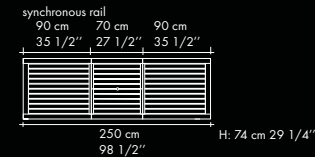

Copyright HASTE TRADE & DESIGN

MERLIN batyline®

CODE .549.571

The simple rectangular tables 150x90, 160x80, 160x90, or 180x87,5 are appropriate for 6 persons. The extending table 180/250x87,5 can accommodate up to 8 persons. The table top slides on a synchronous rail to fold out the self-storing leaf.