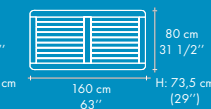

Copyright HASTE TRADE & DESIGN

FELICIA is a very original conception of foldable furniture. Featuring extraordinary endurance achieved by choosing the innovative Batyline®, durable powder coated steel and weather-defying robinia, FELICIA is a reliable mix material companion in your open-air leisure.

You can create your exclusive FELICIA space with a table available in two sizes, elegant chairs, or delightful armchairs.

FELICIA

CODE .471.571

CODE .470.571

CODE .473.571

CODE .472.571

BATYLINE

The textile remains fresh even when rapidly drying in full sun. The thermo fixation process ensures exceptional tear resistance. The composition of Batyline® yarns ensures long-term colour fastness stability.

Technical data of Batyline®:

Colour light fastness UVA 340 lamp 2.000 hours >7
Maximum utilisation temperature (-30°C / + 70°C) -22 F / + 158 F
Resistance to micro-organisms Method A and B: degree 0 excellent
Reaction to abrasion: SC (very heavy use)
Tear strength 40/40 daN
Weight per m²: 500 g = psi 7.11
Elongation under load 20 daN < 2.5 %
Colour fastness against rubbing DIN EN ISO 105 dry 4 / wet 5
Valuation of colour change DIN ISO 105-A02 and bleeding of the rubbing cloth ISO 105-A03 passed (5)

Batyline® 100% recyclable textile thanks to TEXYLOOP® process

batyline®