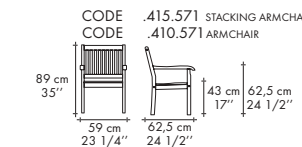

The RIVIERA chaise lounge in robinia retains its natural pure beauty in the face of time and weather. The slatted backrest adjusts to four and a leg support section to two positions. When flat, the piece becomes a comfortable bench. The wheels allow it to move easily.

Copyright HASTE TRADE & DESIGN

RIVIERA