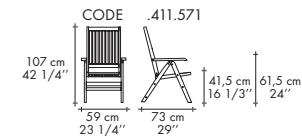

The RIVIERA chaise lounge in robinia retains its natural pure beauty in the face of time and weather. The slatted backrest adjusts to four and a leg support section to two positions. When flat, the piece becomes a comfortable bench. The wheels allow it to move easily.

Copyright HASTE TRADE & DESIGN

RIVIERA