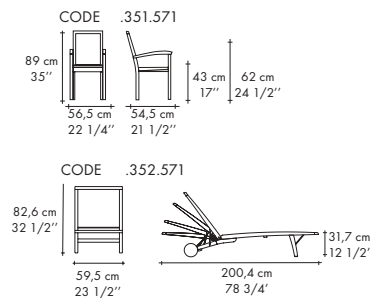

MERLIN batyline®