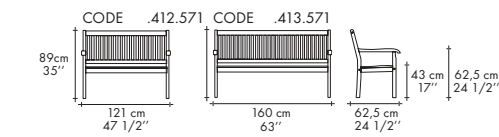

The RIVIERA chaise lounge in robinia retains its natural pure beauty in the face of time and weather. The slatted backrest adjusts to four and a leg support section to two positions. When flat, the piece becomes a comfortable bench. The wheels allow it to move easily.

Copyright HASTE TRADE & DESIGN

RIVIERA