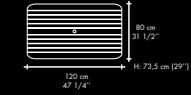

CODE .435.571