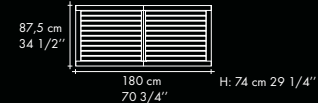

Copyright HASTE TRADE & DESIGN

MERLIN batyline®

CODE .549.571

The simple rectangular tables 150x90, 160x80, 160x90, or 180x87,5 are appropriate for 6 persons. The extending table 180/250x87,5 can accommodate up to 8 persons. The table top slides on a synchronous rail to fold out the self-storing leaf.