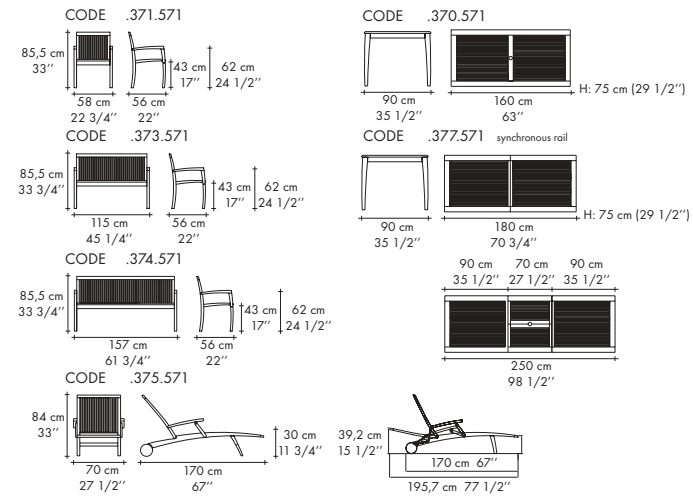

LINNÉA

-live your life with style!
LINNÉA is a modern design in HASTE GARDEN offer, with a perfect balance of elegance, design, and quality. Our care about details is demonstrated in LINNÉA line constructed of robinia wood. The low back stacking armchair with its gentle curves creates exceptional comfort of sitting - a perfect supplement to the table. Simple yet elegant design of LINNÉA bench complements the set.

LINNÉA lounge not only offers smooth form and comfort but also the top of style you require. It adjusts to three positions. (The built-in steel rod enables to switch positions).