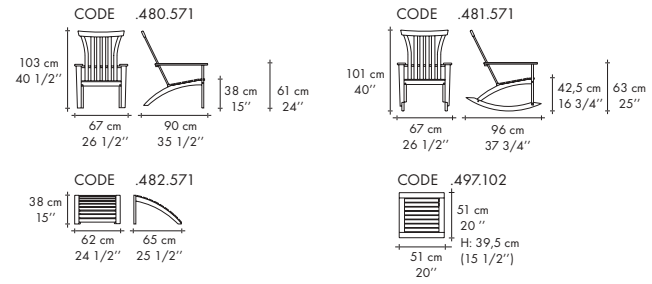

Robinia pseudoacacia, commonly known as the Black Locust

Robinia tree was introduced at the beginning of the 17th century to Europe. The original home was the North American East. Today it is found in the middle and South of Europe.

Robinia is a compact wood, one of the heaviest of all wood in Europe, much harder than oak. Accordingly the wood is very hard and at the same time it is also very tough combined with a high elasticity. Robinia is naturally resistant to decay and it is the only European wood that is in resistance class 1.

Because of its good material qualities it can be used in many ways. In the past it was used many times as fencing poles. With increasing industrialization a new interest was found in the economic viability of the tree. It can be used in situations where high mechanical demands and extreme environment conditions come together, for example for excavation of the ground and waterways construction e.g. watermills, canals, shipbuilding, docks, bridges, barrels, mineshaft, etc. Beside its hardness, resistance and elasticity, robinia wood is also very decorative what makes it handsome and valuable material for production of outdoor furniture.