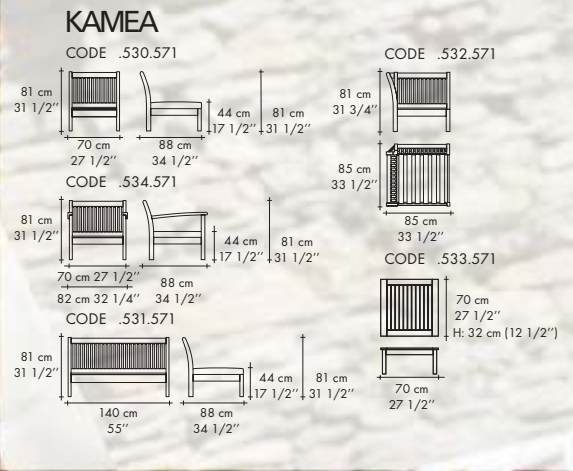

Copyright HASTE TRADE & DESIGN

KAMEA corner grouping is a great extension of your living room. Entertain yourself, your dearest, and your guests seated comfortably.

KAMEA chair, available also with armrests, love seat, corner chair and footrest, each provided with extra thick cushions, were shaped to make you enjoy any occasion. All cushions covers are easy to unzip for washing.

To complete the set you can choose a small square side table, a rectangular coffee table or you can set together two coffee tables.

Copyright HASTE TRADE & DESIGN