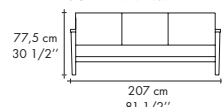

CODE .495.571