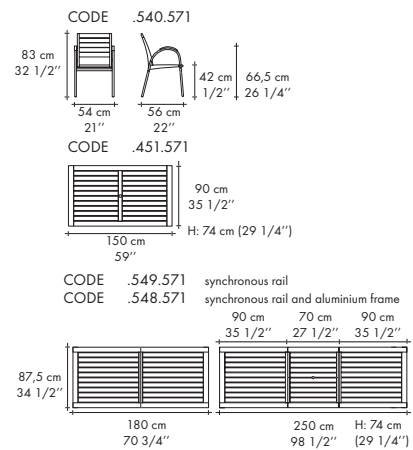

Copyright HASTE TRADE & DESIGN

ARABELLA

ARABELLA creates an inviting dining spot wherever you place it.

The ARABELLA stacking chairs have a gently contoured back and seat in robinia hardwood, combined with an aluminium frame. Sturdy slats tip back gently for comfortable seating. The design and quality are visible in every detail of the chair and dining table set. To complete the set we recommend a table with butterfly extension and aluminium frame which perfectly matches the armchairs.