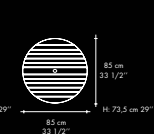

CODE .438.571