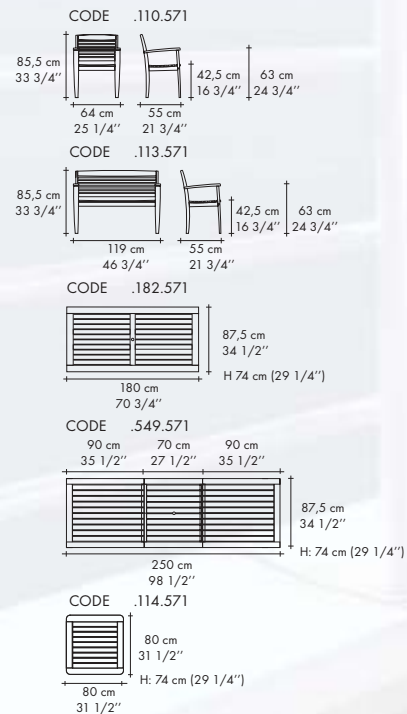

Timeless design, comfort and quality in durable robinia. By matching different tables with the IRIS chairs and bench there are no limits in creating your favourite seat in the garden or patio. Construct with us the most casual of indoor or outdoor spaces for relaxation or dining.

Whether a candle-light dinner for two or a party for up to 10 people, the IRIS chairs can be easily stacked at the end of the day. Excellent value for your money.

Copyright HASTE TRADE & DESIGN

IRIS