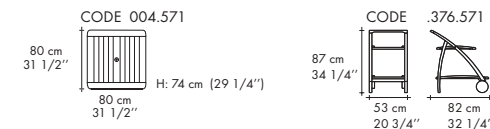

The RIVIERA chaise lounge in robinia retains its natural pure beauty in the face of time and weather. The slatted backrest adjusts to four and a leg support section to two positions. When flat, the piece becomes a comfortable bench. The wheels allow it to move easily.

Copyright HASTE TRADE & DESIGN

RIVIERA