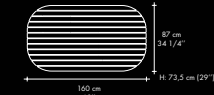

CODE .433.571