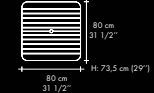

CODE .437.571