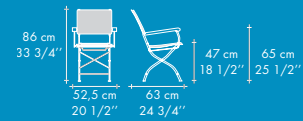

CODE .473.571