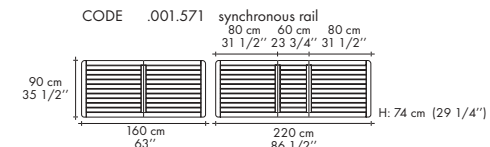

The RIVIERA chaise lounge in robinia retains its natural pure beauty in the face of time and weather. The slatted backrest adjusts to four and a leg support section to two positions. When flat, the piece becomes a comfortable bench. The wheels allow it to move easily.

Copyright HASTE TRADE & DESIGN

RIVIERA