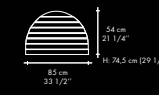

CODE .574.571