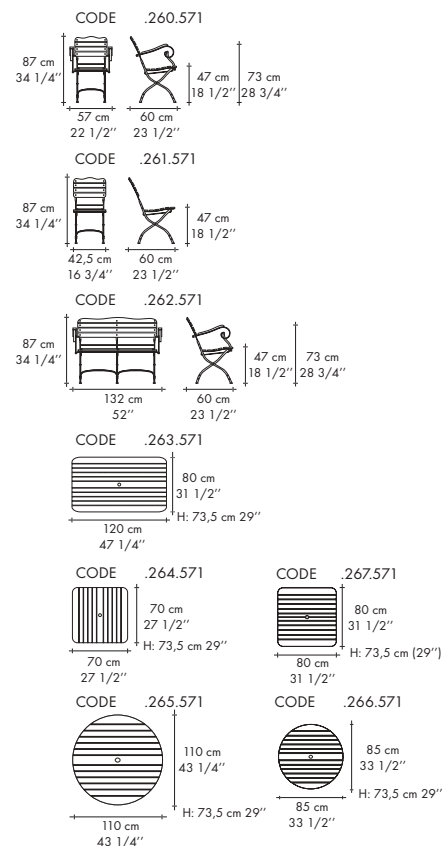

TOSCA collection – perfect at home in traditional and contemporary settings - is as versatile as it is durable. Each piece is constructed of durable robinia and stable powder coated metal frame in green colour.

TOSCA dining set includes a selection of various tables. At the end of the day or during inclement weather all pieces can be folded for convenient storage.

Copyright HASTE TRADE & DESIGN

TOSCA