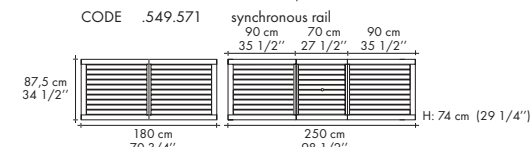

The RIVIERA chaise lounge in robinia retains its natural pure beauty in the face of time and weather. The slatted backrest adjusts to four and a leg support section to two positions. When flat, the piece becomes a comfortable bench. The wheels allow it to move easily.

Copyright HASTE TRADE & DESIGN

RIVIERA