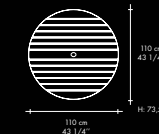

CODE .434.571