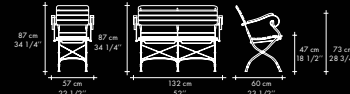

CODE .430.571 CODE .432.571