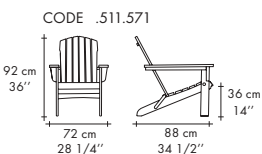

COLORADO

COLORADO Adirondack is crafted with American tradition for summer relaxing. The armchair is solidly built of robinia wood for beauty and strength. It is highly durable, stylish and almost maintenance-free.

The deep seat and low flat arms make this piece of furniture very comfortable. Perfect for backyard, patio, pool or garden. The folding armchair is available with a footrest and can be matched with a small side table.

Copyright HASTE TRADE & DESIGN

What is so special about the materials that HASTE GARDEN uses?

All the wood used in the manufacture of our furniture is sourced from Europe. The features are a straight grain structure, the absence of knots, splits or cracks and an even overall colour.

What's so special about the way HASTE GARDEN makes its furniture?

HASTE GARDEN attention to detail is second to none. The easiest way to describe our attitude to design and finish is indoor production and quality standards combined with outdoor engineering and durability. All furniture is sanded with extra fine grades of sand paper to achieve a silky-smooth finish and we finish the underside of our furniture (i.e. the side that is never seen) to the same high standard as the top.

How easy is HASTE GARDEN furniture to assemble?

Most pieces of furniture are supplied either fully assembled or flat-packed in subassemblies to minimize the amount of final assembly required. All flat-packed items come complete with a pack of fittings and detailed, multi-lingual assembly instructions. Due to thoughtful design and the accuracy of our construction no glue is required when assembling the products, only the dowels and/or bolts supplied in the fittings pack. In most cases, a single person with only a minimum of tools can assemble the furniture within a few minutes.

Can my furniture be kept outside all year round?

Yes, Robinia Furniture can be kept outside all 12 months of the year. Of course, furniture left outside all year will get more dirty than furniture that is just used in the summer, but the long-term performance and durability of the furniture is exactly the same. In order for the furniture to sustain its original appearance, it is advisable to keep it in a shady area or place a protective furniture cover over it. If you want to store your furniture over the winter, we advise that you do so in a garden shed or garage. Do not move the furniture from the garden straight into a heated indoor room for storage, as the sharp differences in temperature and humidity may cause the wood to split.

How much maintenance will my furniture require?