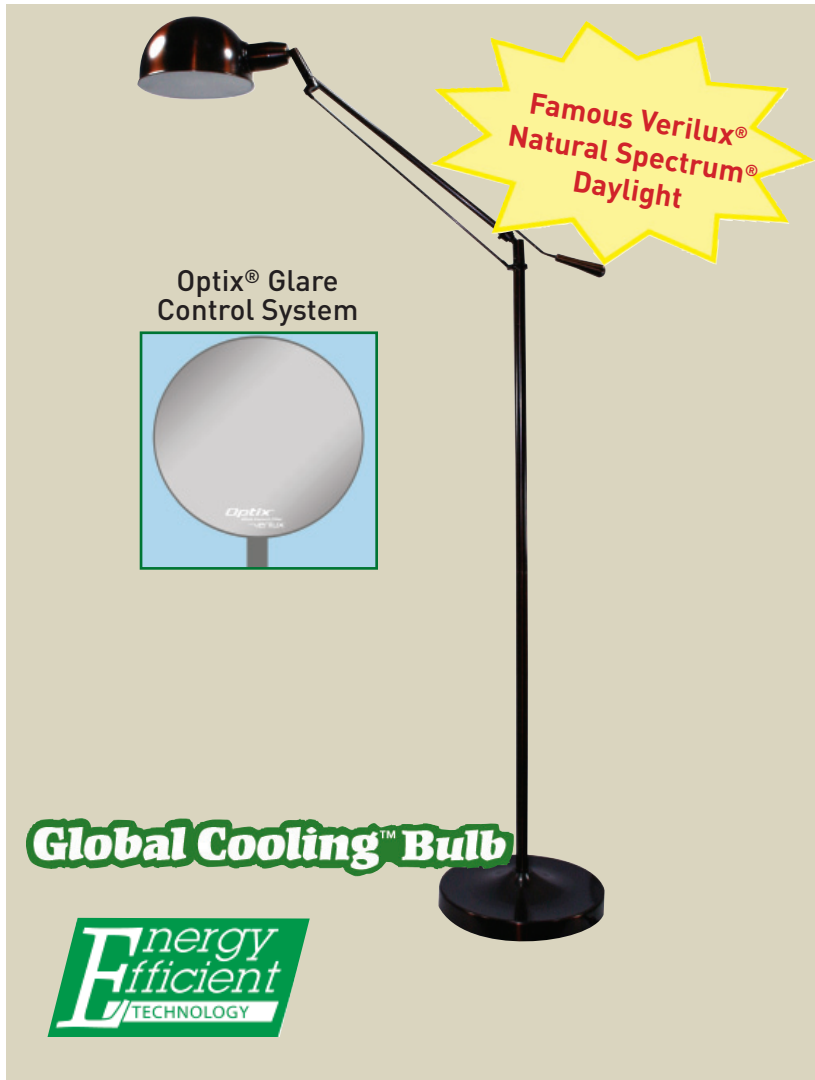

Brookfield™ | Deluxe

Natural Spectrum® Floor Lamp

- Fashioned after apothecary lamps displayed at the 1904 Exposition in St. Louis, and combined with state-of-the-art electronics and Natural Spectrum® daylight illumination
- 10,000 hour Global Cooling™ bulb saves \$100 in energy when compared to incandescent bulbs delivering 150W of bright white light while using only 26W of power
- Energy-efficient technology helps reduce greenhouse emissions
- 3 attractive finishes match any décor: Nordic Bronze, Brushed Nickel, Aged Bronze
- Verilux® Optix® glare reduction system provides unrivaled reading comfort without eyestrain
- Attractive 4-color package with complete instruction manual

Brookfield™ | Deluxe

Natural Spectrum® Floor Lamp

Based on lamp designs premiered at the St. Louis Exposition in 1904, the Brookfield™ is a perfect combination of antique styling and 21st century efficiency. The lamp head rotates and tilts for perfect positioning, and a counterbalanced handle makes raising and lowering the extended shaft a breeze.

Employing the new energy efficient technology of the Verilux® 26W Global Cooling™ compact fluorescent bulbs, illumination simulates daylight brightness, while the electronic ballast delivers flicker-free, instant-on reading and task lighting. The exclusive Optix® glare control filter provides unmatched glare-free reading light that actually rests your eyes the more it is used.

Traditional finishes and solid metal construction include Nordic Bronze, Brushed Nickel and Aged Bronze – each with a one-year limited warranty. Each lamp is shipped in an attractive 4-color retail carton with complete assembly instructions and with a 10,000 hour/ life bulb..