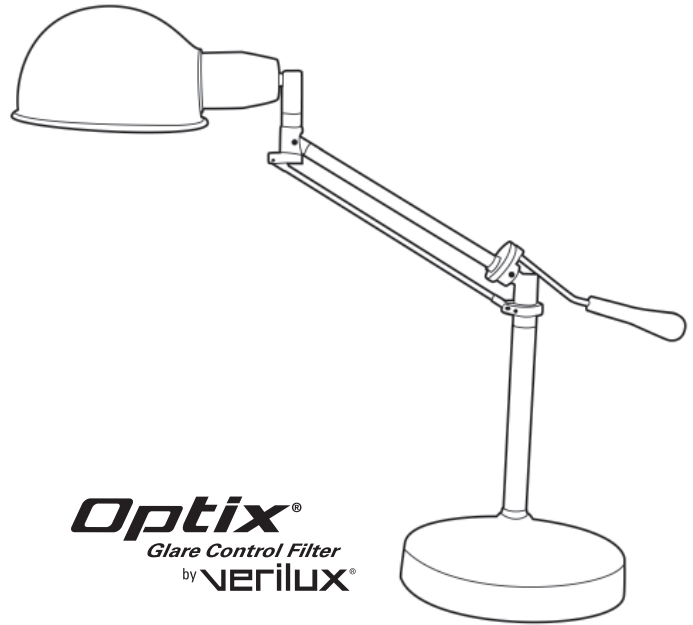

Brookfield™ | Deluxe

Natural Spectrum® Desk Lamp

Based on lamp designs premiered at the St. Louis Exposition in 1904, the Brookfield™ is a perfect combination of antique styling and 21st century efficiency. The lamp head rotates and tilts for perfect positioning, and a counterbalanced handle makes raising and lowering the extended shaft a breeze.

Employing the new energy efficient technology of the Verilux® 18W Global Cooling™ compact fluorescent bulbs, illumination simulates daylight brightness, while the electronic ballast delivers flicker-free, instant-on reading and task lighting. The exclusive Optix® glare control filter provides unmatched glare-free reading light that actually rests the more it is used.

Traditional finishes and solid metal construction include Nordic Bronze, Brushed Nickel and Aged Bronze – all with a one-year limited warranty. Each lamp is shipped in an attractive 4-color retail carton with complete assembly instructions and with a 10,000 hour/ life bulb.

Specifications

Colors

VD08BN1 – Brushed Nickel

91121
Base & Head & Body . . . . . Brushed Nickel
Cord/Plug . . . . . Black
UPC 7 68533 91121 6

VD08NB1 – Nordic Bronze

91140
Base & Head & Body . . . . . Nordic Bronze
Cord/Plug . . . . . Black
UPC 7 68533 91140 7

VD08AB1 – Aged Bronze

91125
Base & Head & Body . . . . . Aged Bronze
Cord/Plug . . . . . Black
UPC 7 68533 91125 4

Packaging

Unit Carton Box (UCB)

Dimensions . . . . . 8.6"x8.6"x29.9"
Gross Weight . . . . . TBA

Outer Unit Shipper (OUS)

Quantity 1
Dimensions . . . . . 9"x9"x30.3"

Master Carton Box (MCB)

Quantity 2
Dimensions . . . . . 9.6"x18.7"x30.9"
Gross Weight . . . . . TBA

Product

Overall Dimensions

Weight . . . . . 9.6 lbs.
Height . . . . . 22.5"
Base Diameter: . . . . . 7.5"

Head

Head Dimensions: L x W x H . . . . . 6"
Material . . . . . Metal

Switch

Switch Type . . . . . On/Off
Switch Location . . . . . Cord

Cord/Plug

Plug Type . . . . . Polarized/ USA two prong
Cord Length . . . . . 6'
Proposition 65 . . . . . Compliant

Bulb

CFS18GU24VLX . . . . . 18 watt Global Cooling™ Fluorescent

Diffuser

Dimensions . . . . . 5.75" x 5.75" x 0.3"
Material . . . . . Optix® Plastic

Ballast

Ballast Type . . . . . Electronic

Safety

UL listed