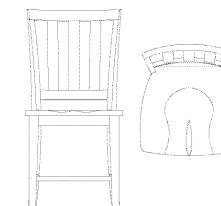

1500-46421 Two Drawer Night Stand
Two drawers; one shelf, backsplash
23 x 16 x 28 (58 x 41 x 71 cm)

1500-46700 Chair
Slat back; wood scoop seat
18W x 21 1/4 x 36 (46 x 54 x 91 cm)

1500-46908 Trundle
May be used as trundle or stoarge
75 1/2W x 40 1/2D x 12H (192 x 103 x 30 cm)