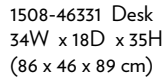

1508-46030 Mirror
34W x 1D x 37H
(86 x 3 x 94 cm)