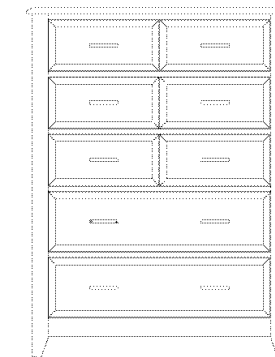

Treverton

Hardwood Solids with Oak Veneers

1500-46030 Vertical Mirror
Beveled mirror
30W x 3D x 42H (76 x 8 x 107 cm)

1500-46144 Entertainment Unit
Three drawers; two open component
compartments; cord management
48W x 18D x 33H (122 x 46 x 84 cm)