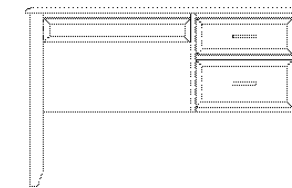

1500-46341 Desk
Three drawers; largest drawer has drop-front
for keyboard
48W x 24D x 29 3/4H (122 x 61 x 76 cm)