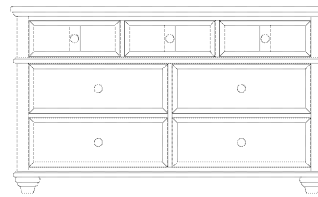

1503/1504-46271 Dresser
Seven drawers
58W x 20D x 34 3/4H (147 x 51 x 88 cm)