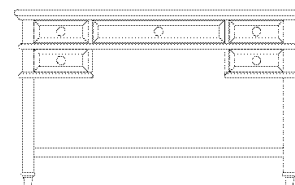

1503/1504-46351 Desk
Five drawers; center drawer has
drop-front for keyboard
50W x 24D x 29 3/4H (127 x 61 x 76 cm)