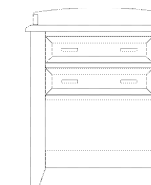

1500-46421 Two Drawer Night Stand
Two drawers; one shelf, backsplash
23 x 16 x 28 (58 x 41 x 71 cm)