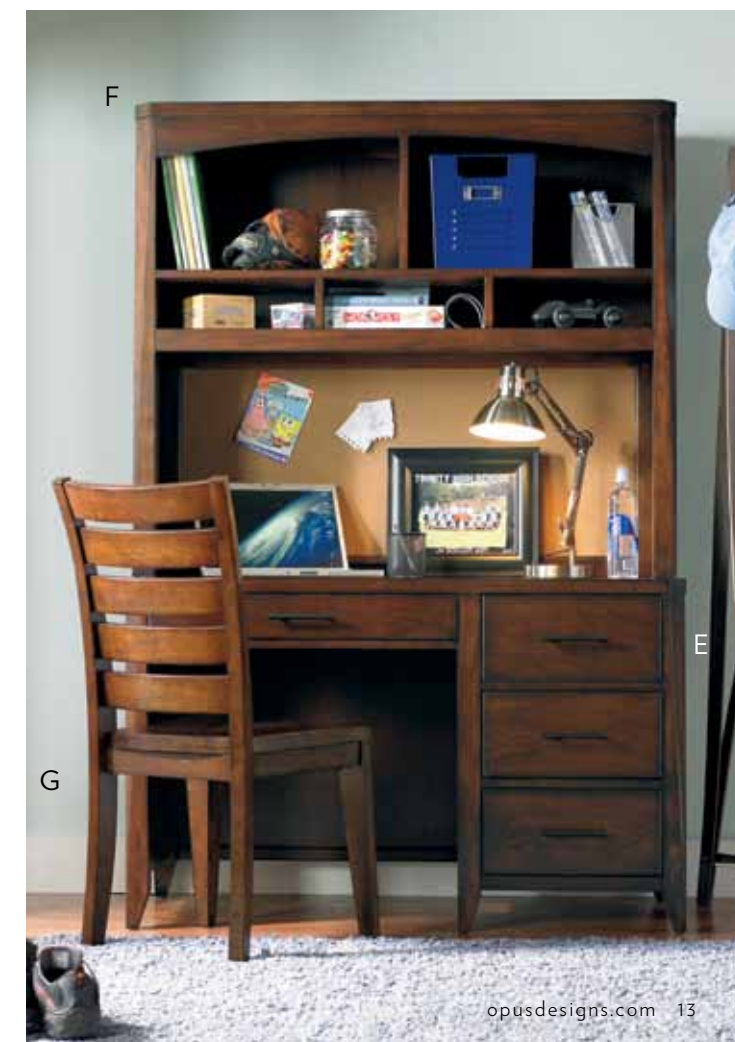

KENDALL offers urban casual appeal with a rustic touch in a medium brown cherry finish. The signature piece is a floating day bed with a bunching dresser and pier with open shelves, as well as a bunching bookcase. The sleep and storage configuration offers the ultimate place for your tween to hang out and chill. The slat panel bed is offered in twin, full or queen sizes and the trundle is offered on both the slat day bed and panel bed. Kendall keeps your teen connected with a charging nightstand, computer student desk with cork board back and an interactive media chest with open storage at the top, adjustable shelves behind a door and three drawers for TV, wire management and gaming. For more information see our visual index on page 56.

E. 1506-46331 Desk
48W x 22D x 29 3/4H