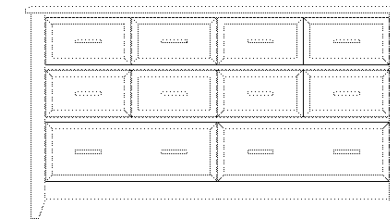

1500-46261 Double Dresser
Eight drawers
60W x 18D x 33H (152 x 46 x 84 cm)