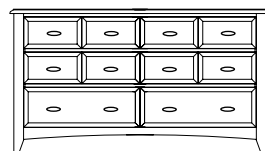

445-10-281 Eight Drawer Double Dresser
60W x 18D x 33H (152 x 46 x 84 cm)