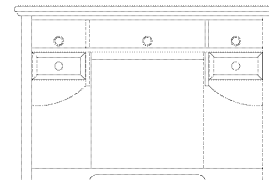

1503/1504-46524 Hutch
Three open compartments; two small
drawers; cork back panel in middle;
cord management
50W x 12D x 33H (127 x 30 x 84 cm)