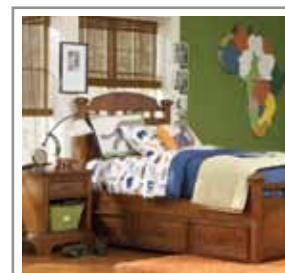

pages 32-35

Tahoe...ruggedly handsome, the rustic casual Tahoe collection offers a warm brown finish that will bring relaxed comfort to boy's rooms of all ages.