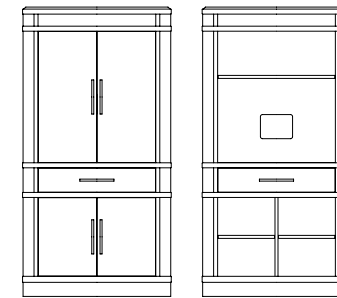

Aura

Hardwood Solids and Veneers

756-10-100 Armoire
Adjustable shelf
37W x 25D x 73 1/2H (94 x 64 x 187 cm)