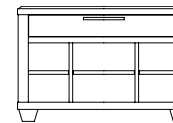

756-10-134 Entertainment Center
36W x 20D x 24H (91 x 51 x 61 cm)