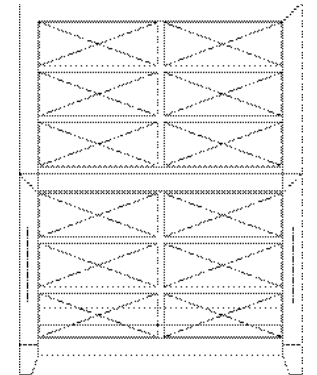

1500-46350 Panel Bed 3/3
Overall dimensions: 42W x 80D x 51H
(107 x 203 x 130 cm)
Consists of:
1500-46077 3/3 Rails
76W x 2D x 5 1/2H (193 x 5 x 14 cm)
1500-46930 3/3 Panel Headboard
42W x 2D x 51H (107 x 5 x 130 cm)
1500-46932 Panel Footboard
42W x 2D x 30H (107 x 5 x 76 cm)

Also Available:

1500-46360 Panel Bed 4/6
Overall dimensions: 57 1/2W x 80 1/2D x 51H
(146 x 204 x 130 cm)
Consists of:
1500-46097 4/6 Rails
76W x 2D x 5H (193 x 5 x 13 cm)
1500-46940 4/6 Panel Headboard
57 1/2W x 2 1/4D x 51H (146 x 6 x 130 cm)
1500-46942 4/6 Panel Footboard
57 1/2W x 2 1/4D x 30H (146 x 6 x 76 cm)

1500-46370 Panel Bed 5/0
Overall dimensions: 64 3/4W x 86 1/2D x 51H
(164 x 220 x 130 cm)
Consists of:
1500-46099 5/0 Rails
82W x 2D x 5 1/2H (208 x 5 x 14 cm)
1500-46950 5/0 Panel Headboard
64 3/4W x 2 1/4D x 51H (164 x 6 x 130 cm)
1500-46952 5/0 Panel Footboard
64 1/2W x 2 1/4D x 30H (164 x 6 x 76 cm)