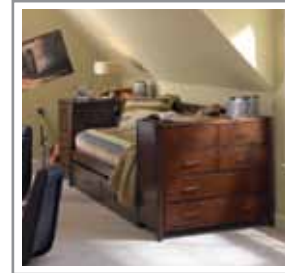

pages 12-17

Kendall...offers urban casual appeal with a rustic touch in a medium brown cherry finish and includes a day bed with bunching dresser and bookcase piers and a slat panel bed.