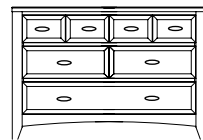

Sidney

MERLOT

Select Poplar Solids and Birch Veneers

445-10-124 Storage Media Tower
36W x 20D x 56H (91 x 51 x 142 cm)

445-10-161 Six Drawer Chest
38W x 18D x 50H (97 x 46 x 127 cm)

445-10100B Four Drawer Single Dresser
44W x 18D x 30H (112 x 46 x 76 cm)