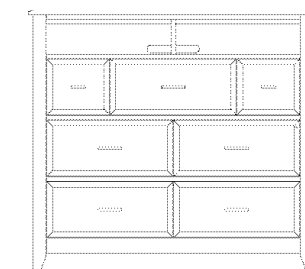

1500-46211 Entertainment Chesser
Seven drawers; two open component
compartments; cord management
50W x 19D x 45H (127 x 48 x 114 cm)