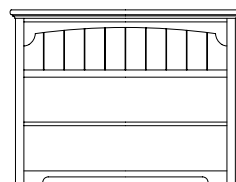

732-10-524 Hutch
48W x 12D x 36H
(122 x 30 x 91 cm)