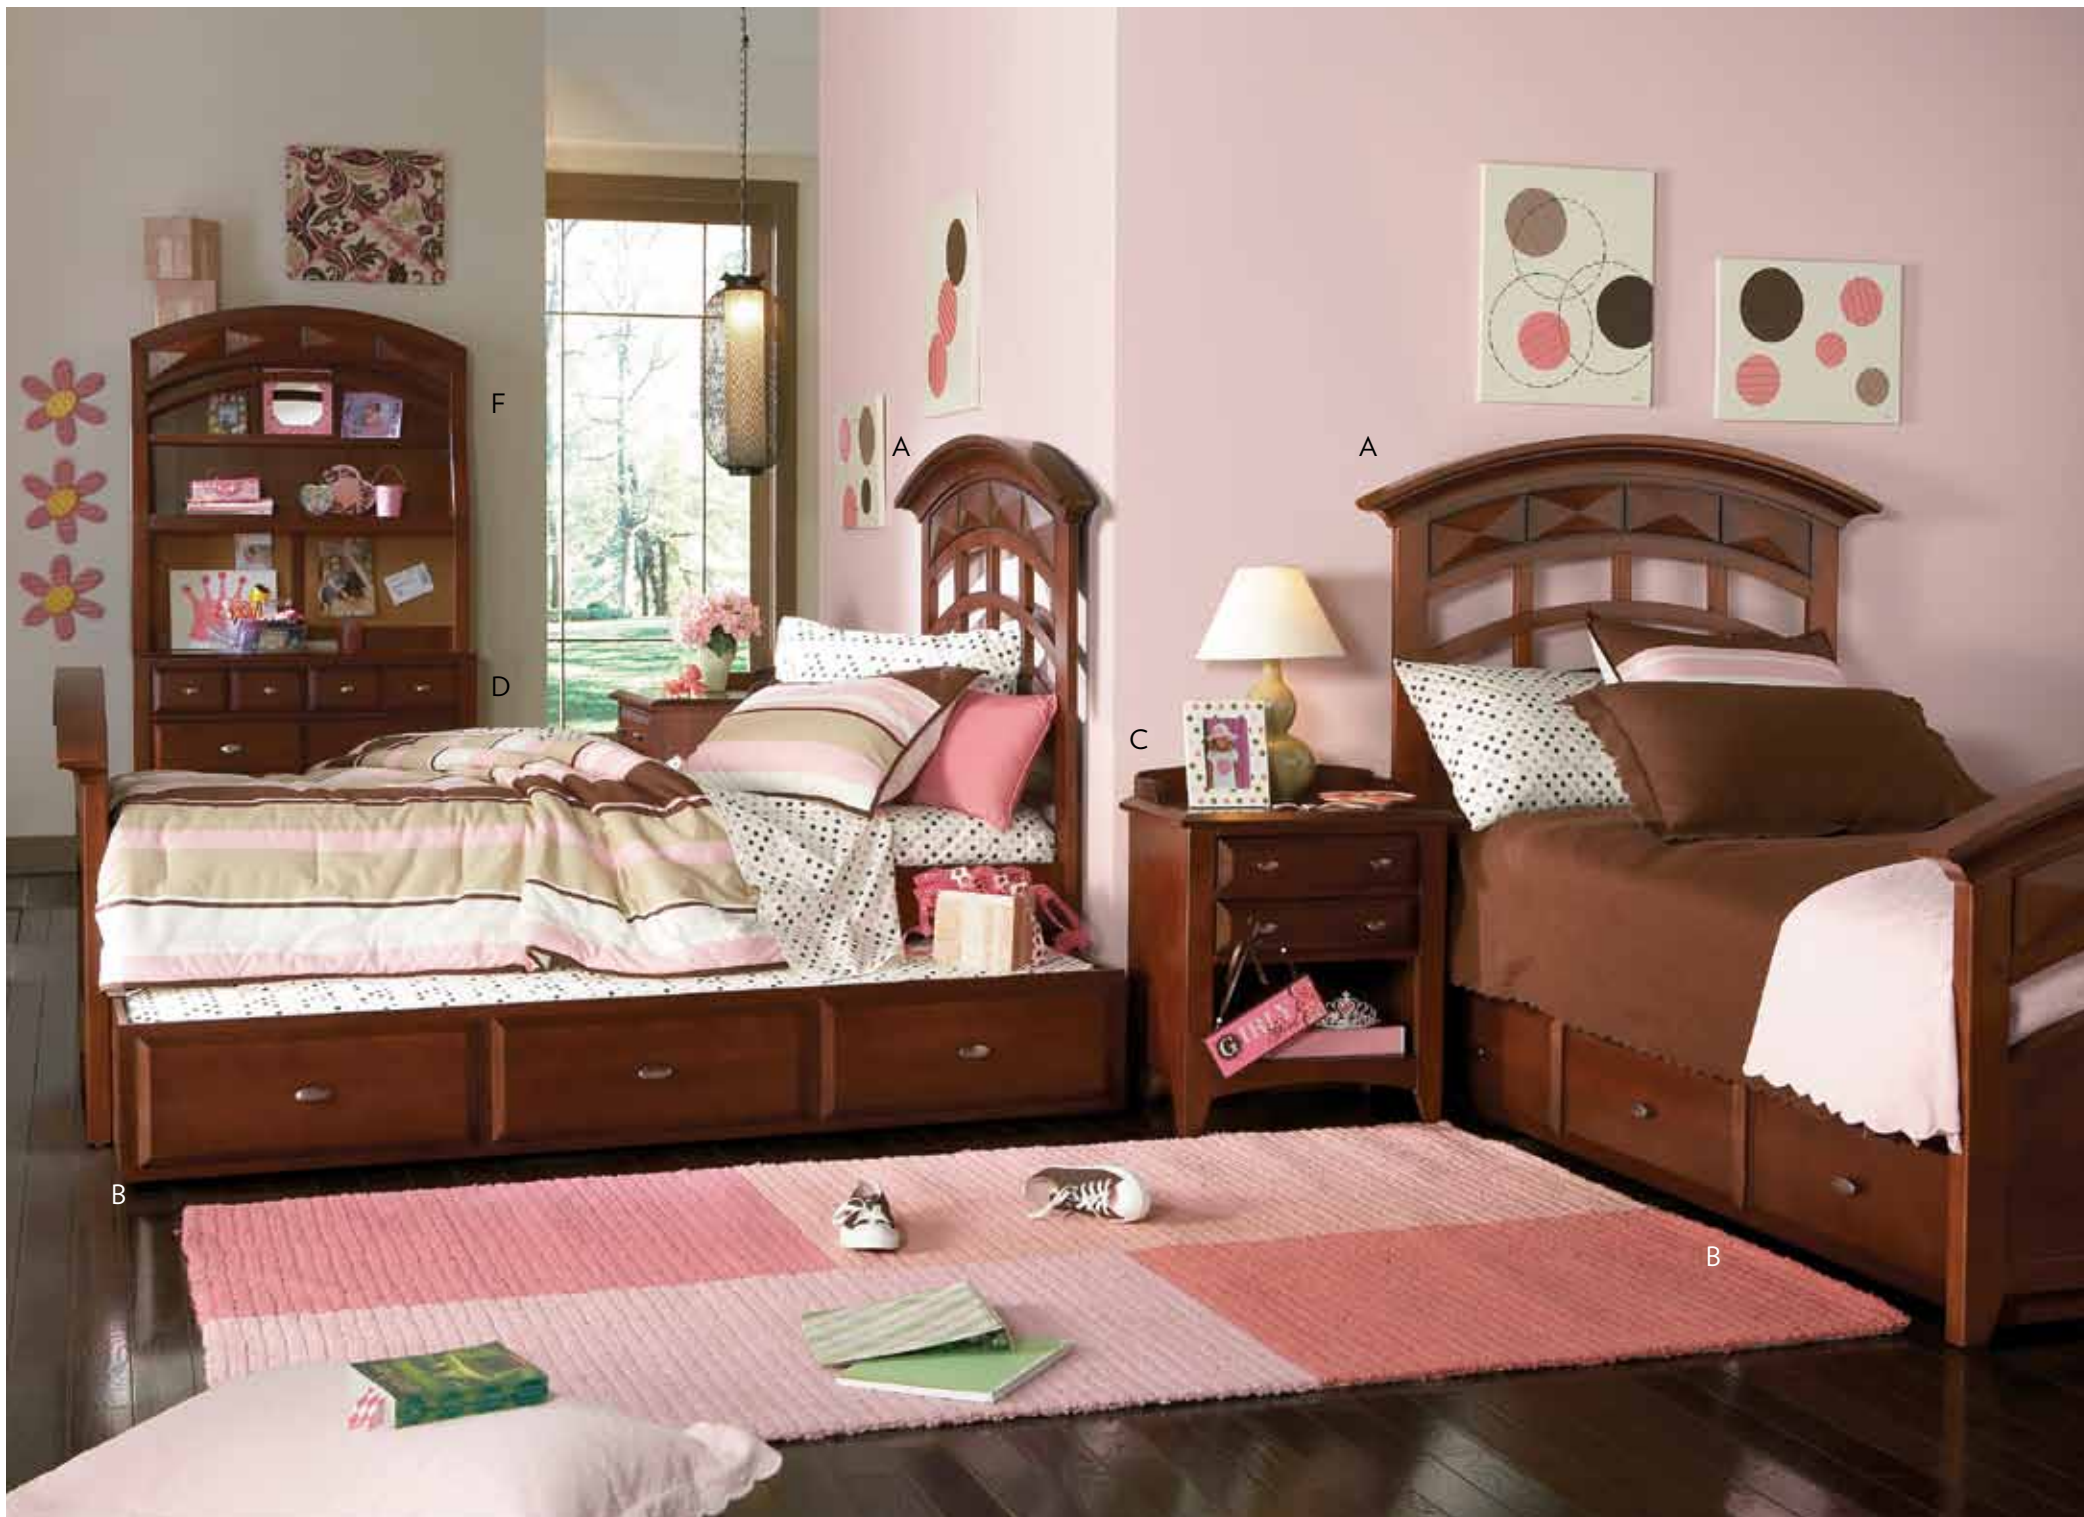

E. 445-10-341 Student Computer Desk
44W x 18D x 29 3/4H

A. 445-10-350 3/3 Panel Bed
39 1/4W x 82 3/4D x 54H