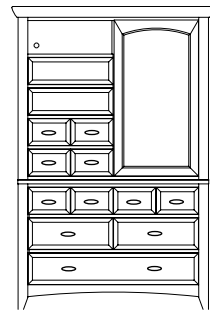

445-10-213 Armoire
Overall dimensions 47W x 18 3/4D x 70H
(119 x 48 x 178 cm)
Consists of:
445-10100B Four Drawer Single Dresser
44W x 18D x 30H (112 x 46 x 76 cm)
445-10100T Armoire Top
Two adjustable shelves
47W x 18 3/4D x 40H (119 x 48 x 102 cm)