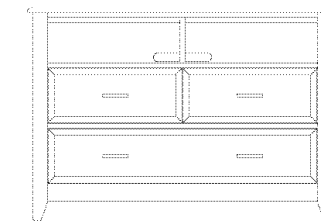

1500-46144 Entertainment Unit
Three drawers; two open component
compartments; cord management
48W x 18D x 33H (122 x 46 x 84 cm)