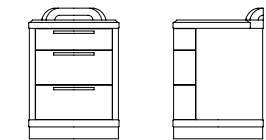

756-10-431 Three-Drawer Night Stand
22W x 27 3/8H (56 x 70 cm)