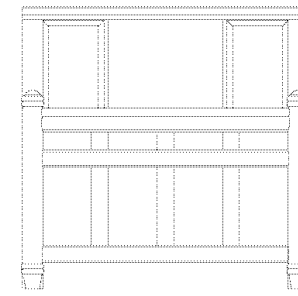

1503/1504-46755 3/3 Storage Bed
Overall dimensions: 42 3/4W x 96 3/4D x 40 1/4H
(109 x 246 x 102 cm)
Consists of:
1503/1504-46077 3/3 Rails
76 1/4W x 2 1/4D x 5 1/2H (194 x 6 x 14 cm)
1503/1504-46932 3/3 Panel Footboard
42 3/4W x 3 1/2D x 29 1/2H (109 x 9 x 75 cm)
1503/1504-46938 3/3 Storage Headboard
42 1/2W x 17D x 40 1/4H (108 x 43 x 102 cm)

Also available:
1503/1504-46765 4/6 Storage Bed
Overall dimensions: 58 1/2W x 96 1/2D x 40 1/4H
(149 x 245 x 102 cm)
Consists of:
1503/1504-46097 4/6 Rails
76W x 2D x 6H (193 x 5 x 15 cm)
1503/1504-46942 4/6 Panel Footboard
58 1/2W x 3 1/2D x 29 1/2H (149 x 9 x 75 cm)
1503/1504-46948 4/6 Storage Headboard
58W x 17D x 40 1/4H (147 x 43 x 102 cm)