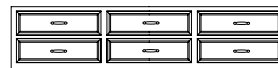

732-10-915 Storage Unit
Six drawers
75 1/2W x 19 1/2D x 18 1/4H
(192 x 50 x 46 cm)