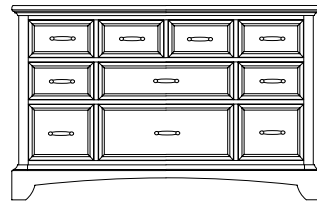

732-10-134 TV Cart
Two drawers, one drop-down
36W x 20D x 24H
(91 x 51 x 61 cm)

732-10-135 Bookcase
36W x 14D x 60H
(91 x 36 x 152 cm)

732-10-161 Chest
Six drawers
36 3/4W x 22 1/2D x 54 1/4H
(93 x 57 x 138 cm)