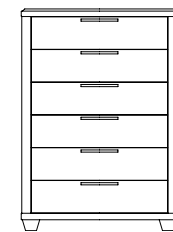

756-10-161 Six-Drawer Chest
36W x 18D x 51H (91 x 46 x 130 cm)