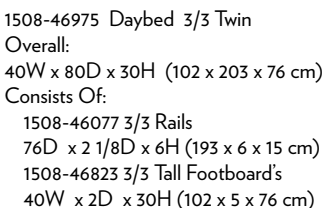

1508-46800 Bedside Console
door on each end with full length storage
80W x 14D x 30H
(203 x 36 x 76 cm)
*choice of twin or full

1508-46985 Daybed 4/6, Full
Overall:
55W x 80D x 30H (140 x 203 x 76 cm)
Consists Of:
1508-46097 4/6 Rails
76W x 2 1/8D x 6H (193 x 5 x 15 cm)
1508-46824 4/6 Tall Footboard's
55W x 2D x 30H (140 x 5 x 76 cm)