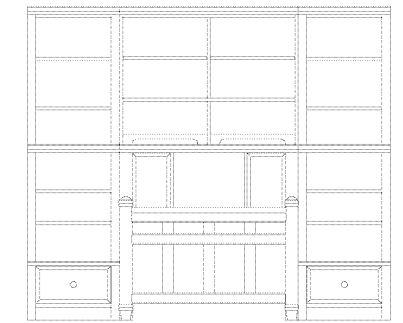

1503/1504-46750 3/3 Storage Bed Complete
Overall dimensions: 86 1/2W x 96 3/4D x 75 1/2H
(220 x 246 x 192 cm)
Consists of:
1503/1504-46077 3/3 Rails
76 1/4W x 2 1/4D x 5 1/2H (194 x 6 x 14 cm)
1503/1504-46180 Storage Pier Cabinet
22W x 15 1/4D x 75 1/2H (56 x 39 x 192 cm)
1503/1504-46584 3/3 Storage Hutch
42 3/4W x 13D x 33 1/4H (109 x 33 x 84 cm)
1503/1504-46932 3/3 Panel Footboard
42 3/4W x 3 1/2D x 29 1/2H (109 x 9 x 75 cm)
1503/1504-46938 3/3 Storage Headboard
42 1/2W x 17D x 40 1/4H (108 x 43 x 102 cm)

Also available:
1503/1504-46760 4/6 Storage Bed Complete
Overall dimensions: 102W x 96 1/2D x 75 1/2H
(259 x 245 x 192 cm)
Consists of:
1503/1504-46097 4/6 Rails
76W x 2D x 6H (193 x 5 x 15 cm)
1503/1504-46180 Storage Pier Cabinet
22W x 15 1/4D x 75 1/2H (56 x 39 x 192 cm)
1503/1504-46594 4/6 Storage Hutch
58W x 13D x 33 1/4H (147 x 33 x 84 cm)
1503/1504-46942 4/6 Panel Footboard
58 1/2W x 3 1/2D x 29 1/2H (149 x 9 x 75 cm)
1503/1504-46948 4/6 Storage Headboard
58W x 17D x 40 1/4H (147 x 43 x 102 cm)