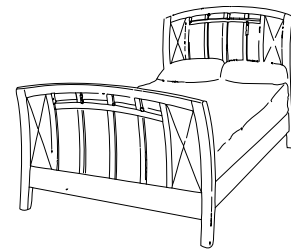

445-10-200 3/3 Sleigh Bed Complete
Overall dimensions: 39W x 88D x 54H
(99 x 224 x 137 cm)
Consists of:
445-10-077 3/3 Wood Rails
76W x 1 1/4D x 5 1/2H (193 x 3 x 14 cm)
445-10936H 3/3 Sleigh Headboard
39W x 6D x 54H (99 x 15 x 137 cm)
445-10936F 3/3 Sleigh Footboard
39W x 6D x 33H (99 x 15 x 84 cm)