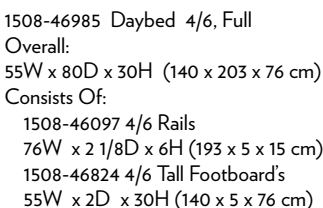

Lily

Hardwood solids and veneers

Express yourself with color and personalize your room with Lily. This fresh and relevant bedroom collection gives you the freedom to use color to create a bedroom in an endless array of color schemes to reflect your personality. Offered in a clean eggshell white finish, Lily features removable color accent panels on case fronts and beds. Four color panels, each with two color options for a total of eight color choices, are stored inside the drawer fronts. Simply remove the knob and you can slide the panels in and out to create an array of color schemes. Mix and match the colors of midnight, snowflake, limelight, blue ice, cocoa, lavender blush, sea breeze and bubblegum. Lily's functional pieces include a corner desk and hutch that can be bunched with two twin beds, an entertainment chest, vanity tower set and a storage bed.

Footboard Options....

Lily offers three footboard options:

- Regular 24-inch height with color panel accent across the top- available in twin, full and queen.
- Regular 24-inch height in plain eggshell white finish - available in twin, full and queen.
- Tall 30-inch height in plain eggshell white finish - available in twin and full.

Our storage bed offers sliding doors with one adjustable shelf in each section

1508-46361 Colors Panel Bed with Panel Ftbd 4/6, Full
Overall:
57 1/2W x 81D x 52H (146 x 206 x 132 cm)
Consists of:
1508-46097 4/6 Rails
76W x 2 1/8D x 6H (193 x 5 x 15 cm)
1508-46924 4/6 Panel Footboard
57 3/8W x 2D x 24H (146 x 5 x 61 cm)
1508-46940 4/6 Colors Headboard
57 3/8W x 2D x 52H (146 x 5 x 132 cm)
1508-46942 4/6 Colors Footboard
57 3/8W x 2D x 26H (146 x 5 x 66 cm)