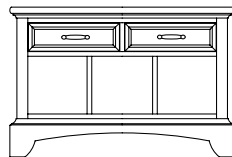

732-10-134 TV Cart
Two drawers, one drop-down
36W x 20D x 24H
(91 x 51 x 61 cm)