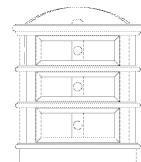

1503/1504-46431 Round Night Stand
Three drawers; backsplash with
cord management
21 1/2W x 28H (55 x 71 cm)