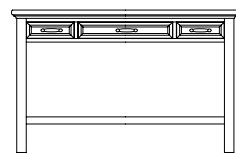

732-10-431 Desk
Three drawers; middle has drop-front
48W x 21 1/4D x 29 3/4H
(122 x 54 x 76 cm)