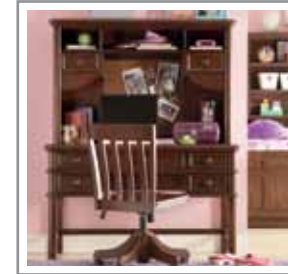

pages 36-39

Logan...is offered in a dark merlot finish for a soft casual, relaxed appeal. Logan offers both a wood knob and a metal knob so you may choose between a cottage look, or a more uptown style.