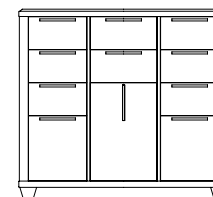

756-10-211 Ten-Drawer Dresser
One door
50W x 21D x 45H (127 x 53 x 114 cm)