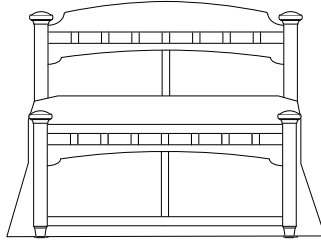

732-10-524 Hutch
48W x 12D x 36H
(122 x 30 x 91 cm)

732-10-700 Chair
25 1/4W x 23 3/4D x 37H
(64 x 60 x 94 cm)

732-10-908 Trundle
75 1/4W x 40 1/4D x 12H
(191 x 102 x 30 cm)

732-10-915 Storage Unit
Six drawers
75 1/2W x 19 1/2D x 18 1/4H
(192 x 50 x 46 cm)