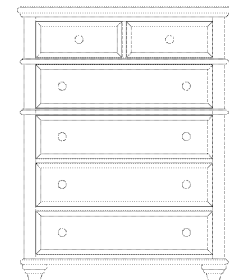

1503

1504

1503/1504-46031 Round Mirror
Beveled mirror
37 1/2W x 1 1/4D (95 x 3 cm)

1503/1504-46030 Vertical Mirror
Beveled mirror
32W x 1 1/4D x 44H (81 x 3 x 112 cm)

1503/1504-46161 Drawer Chest
Six drawers
39W x 20D x 50 1/4H (99 x 51 x 128 cm)