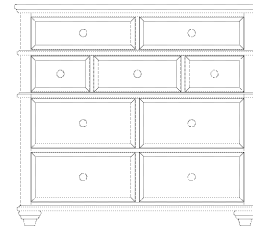

1503/1504-46211 Chesser
Seven drawers
50W x 20D x 45H (127 x 51 x 114 cm)