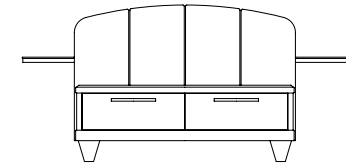

756-10-421 Two-Drawer Night Stand
20W x 16D x 27 1/2H (51 x 41 x 70 cm)

756-10-431 Three-Drawer Night Stand
22W x 27 3/8H (56 x 70 cm)

756-10-700 Swivel Chair
16W x 28D x 33H (41 x 71 x 84 cm)

756-10-908 Trundle
75W x 40 1/2D x 12H (191 x 103 x 30 cm)