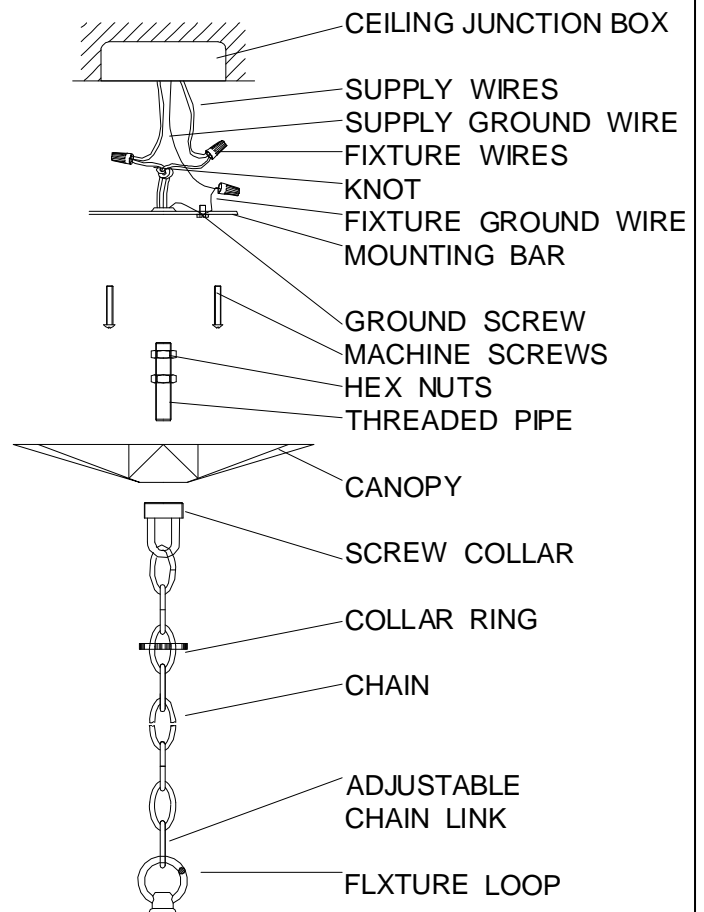

Electrical Danger Turn Power Off

All electrical components must be installed by a licensed electrician in accordance with the National Electric Code and the appropriate local electrical codes.

You will need 1 - Cand.Bulb
40 Watts Recommended
60Watts Max
Bulb not included.