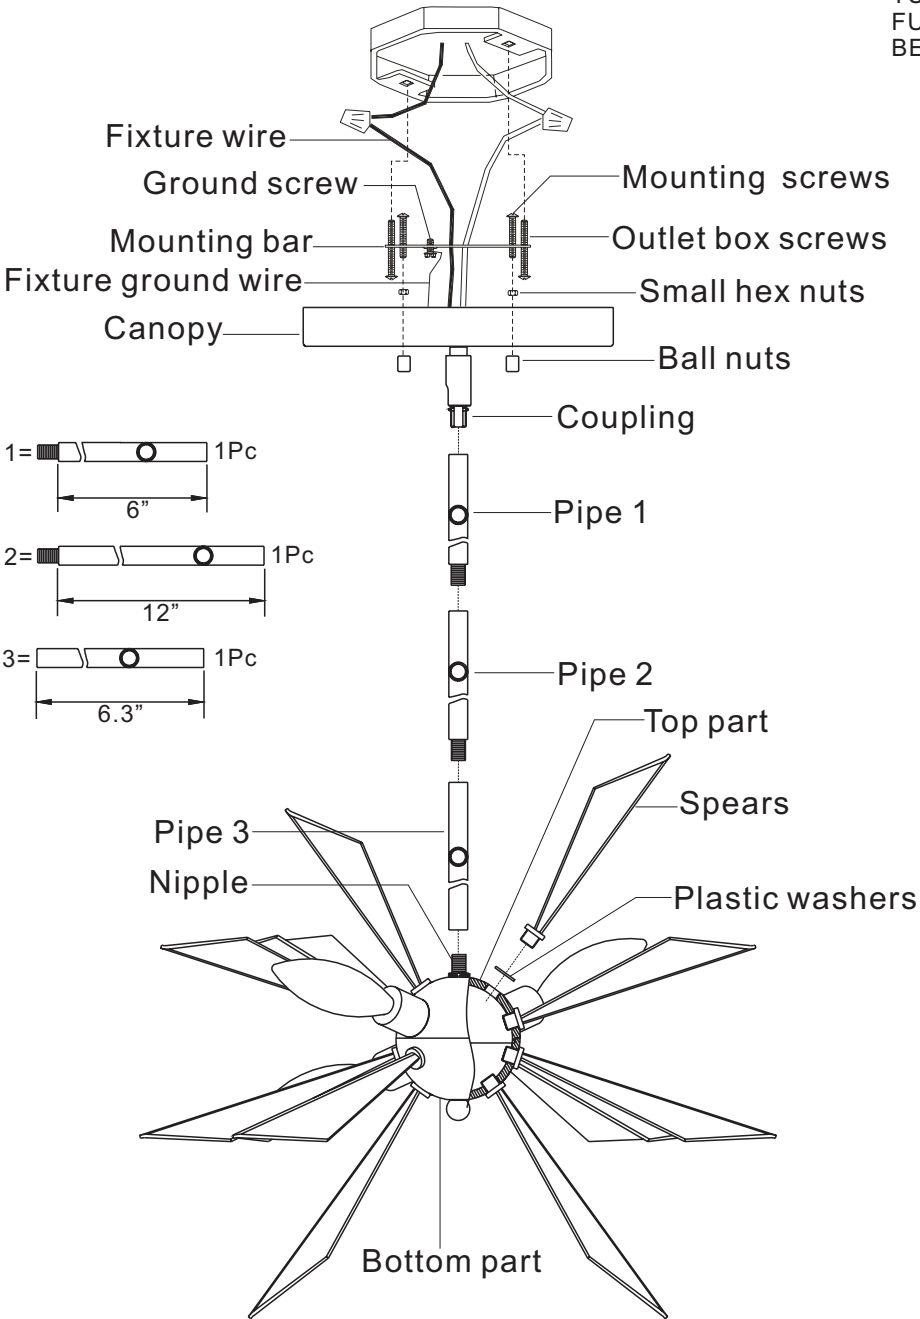

CRYSTORAMA

1958

95 Cantiague Rock Road, Westbury NY 11590
 ph:516.931.9090 fax:516.931.1254
 info@crystorama.com www.crystorama.com

MODEL#: 1525-MC
ASSEMBLY AND DRESSING INSTRUCTIONS

IMPORTANT

TURN OFF THE POWER AT THE MAIN FUSE OR CIRCUIT BREAKER BOX BEFORE STARTING INSTALLATION

You will need 4-Cand.BULB
 40 watts Recommended
 60 watts Max
 Bulb not included

INSTALL SPEARS
 Install the top part according to the fig.1.
 Install the bottom part according to the fig.2.