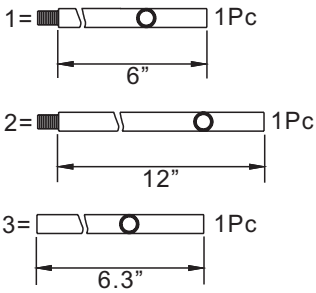

CRYSTORAMA

1958

95 Cantiague Rock Road, Westbury NY 11590
 ph:516.931.9090 fax:516.931.1254
 info@crystorama.com www.crystorama.com

MODEL#: 1525-MC
ASSEMBLY AND DRESSING INSTRUCTIONS

IMPORTANT

TURN OFF THE POWER AT THE MAIN FUSE OR CIRCUIT BREAKER BOX BEFORE STARTING INSTALLATION

You will need 4-Cand.BULB
 40 watts Recommended
 60 watts Max
 Bulb not included

INSTALL SPEARS
 Install the top part according to the fig.1.
 Install the bottom part according to the fig.2.