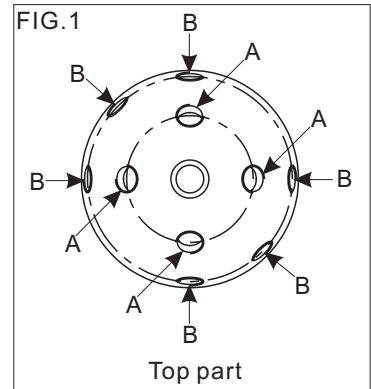

You will need 4-Cand.BULB
 40 watts Recommended
 60 watts Max
 Bulb not included

INSTALL SPEARS
 Install the top part according to the fig.1.
 Install the bottom part according to the fig.2.