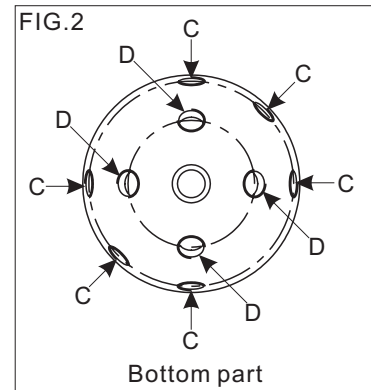

You will need 4-Cand.BULB
 40 watts Recommended
 60 watts Max
 Bulb not included

INSTALL SPEARS
 Install the top part according to the fig.1.
 Install the bottom part according to the fig.2.