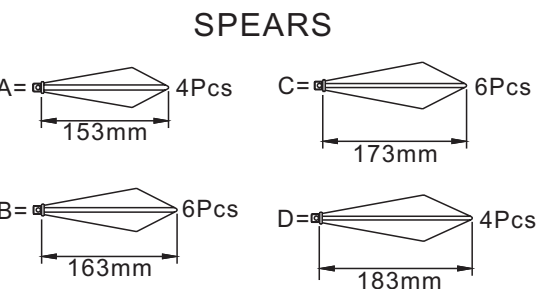

CRYSTORAMA

1958

95 Cantiague Rock Road, Westbury NY 11590
 ph:516.931.9090 fax:516.931.1254
 info@crystorama.com www.crystorama.com

MODEL#: 1525-MC
ASSEMBLY AND DRESSING INSTRUCTIONS

IMPORTANT

TURN OFF THE POWER AT THE MAIN FUSE OR CIRCUIT BREAKER BOX BEFORE STARTING INSTALLATION

You will need 4-Cand.BULB
 40 watts Recommended
 60 watts Max
 Bulb not included

INSTALL SPEARS
 Install the top part according to the fig.1.
 Install the bottom part according to the fig.2.