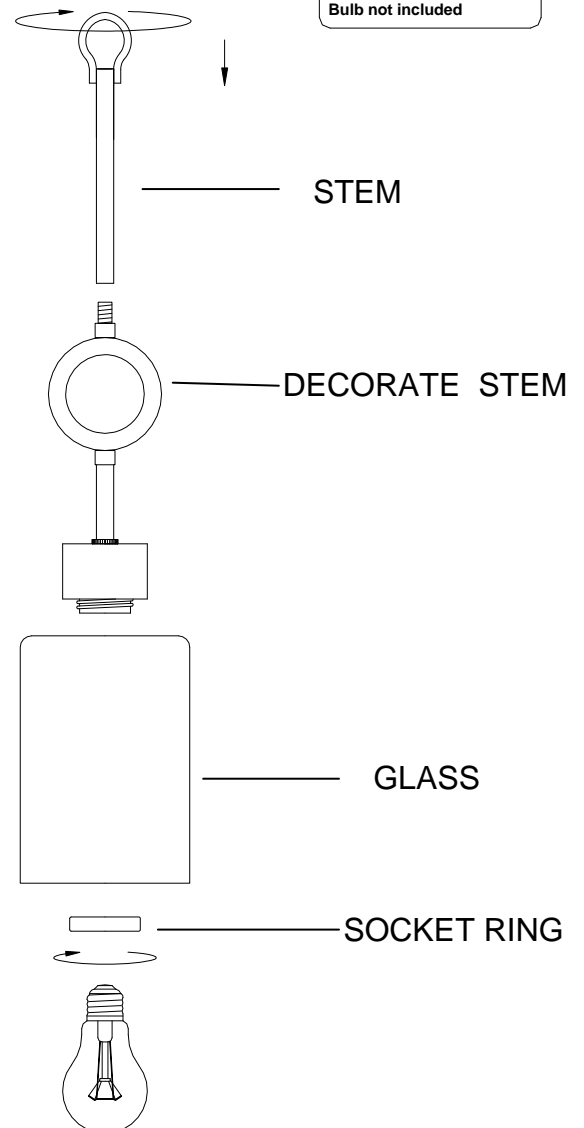

CRYSTORAMA

1958

95 Cantiague Rock Road, Westbury NY 11590

ph:516.931.9090 fax:516.931.1254

info@crystorama.com www.crystorama.com

MODEL#:9240

ASSEMBLY AND DRESSING INSTRUCTIONS

All electrical components must be installed by a licensed electrician in accordance with the National Electric Code and the appropriate local electrical codes.

You will need 1 - Med.Bulb
60 Watts Recommended
100Watts Max
Bulb not included

2011-12-15