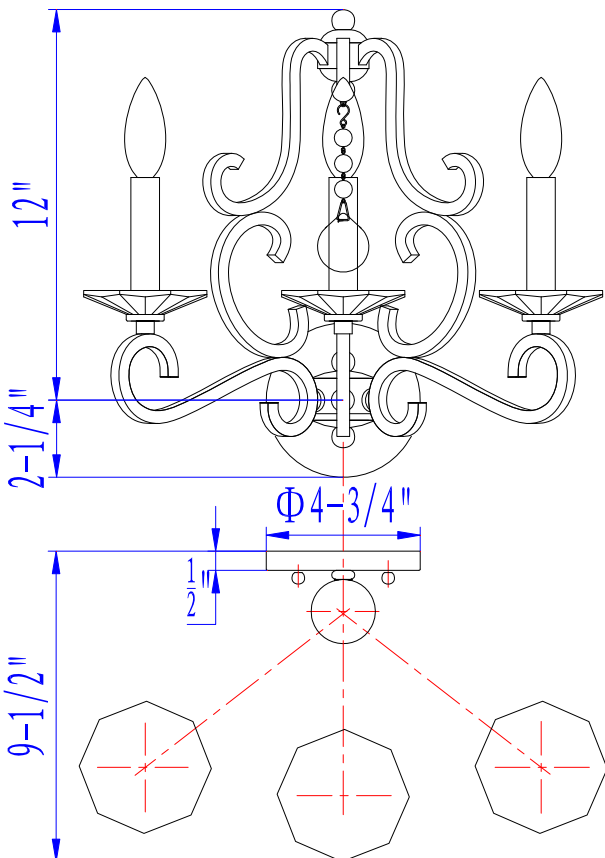

CRYSTORAMA

1958

95 Cantiague Rock Road, Westbury NY 11590

ph:516.931.9090 fax:516.931.1254

info@crystorama.com www.crystorama.com

MODEL#:9343

ASSEMBLY AND DRESSING INSTRUCTIONS

All electrical components must be installed by a licensed electrician in accordance with the National Electric Code and the appropriate local electrical codes.

You will need 3 - Cand.Bulb
40 Watts Recommended
60Watts Max
Bulb not included.

(SIDE VIEW)

A= (1X40mm Ball+3 Jewels Strand)*1pc

B= (96X96mm Crystal bobèche)*3pcs

2012-06-22