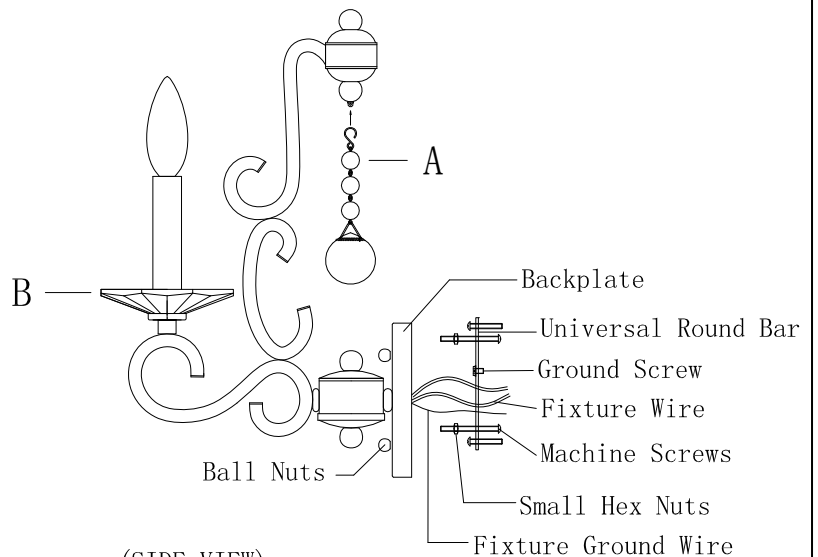

CRYSTORAMA

1958

95 Cantiague Rock Road, Westbury NY 11590

ph:516.931.9090 fax:516.931.1254

info@crystorama.com www.crystorama.com

MODEL#:9343

ASSEMBLY AND DRESSING INSTRUCTIONS

All electrical components must be installed by a licensed electrician in accordance with the National Electric Code and the appropriate local electrical codes.

You will need 3 - Cand.Bulb
40 Watts Recommended
60Watts Max
Bulb not included.

(SIDE VIEW)

A= (1X40mm Ball+3 Jewels Strand)*1pc

B= (96X96mm Crystal bobèche)*3pcs

2012-06-22