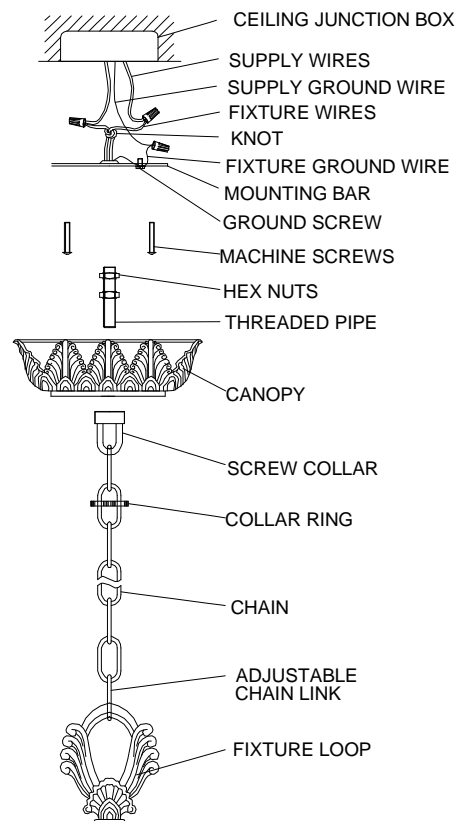

All electrical components must be installed by a licensed electrician in accordance with the National Electric Code and the appropriate local electrical codes.

You will need 9 – Cand. Bulb
40 Watts Recommended
60Watts Max
Bulb not included.