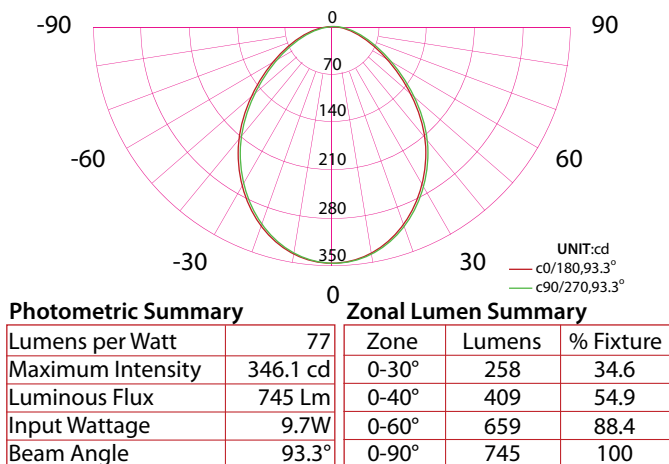

27 = 2700K
30 = 3000K

DB = Dark Bronze
BS = Brushed Steel
WH = White

*EP6H is available in 3000K, white finish only.

HIGH OUTPUT 6" E-PRO – 3000K

6" E-PRO – 3000K

TECHNICAL SPECIFICATIONS

Voltage	120V, 60 Hz AC operation
Construction	SMD LEDs and integrated driver with aluminum back (heat sink)
Mounting	Recessed only
Dimensions	H = 4-3/4", Dia = 7-1/8"
Light output	EP6-E26-30-WH = 745 lumens, EP6-E26-27-WH = 690 lumens, EP6H-E26-30-WH = 1000 lumens
Wattage	EP6 = 9.7 watts; EP6H = 13 watts
LED specs	Samsung, 35,000 hour rated life; 81-84 CRI; EP6H = 95.5° beam angle; EP6 = 93.3° beam angle
Dimmers	Dimmable with most incandescent, CFL/LED and low voltage electronic dimmers
Diffuser	Frosted polycarbonate lens
Packaging	Retail box, 6 boxes per case