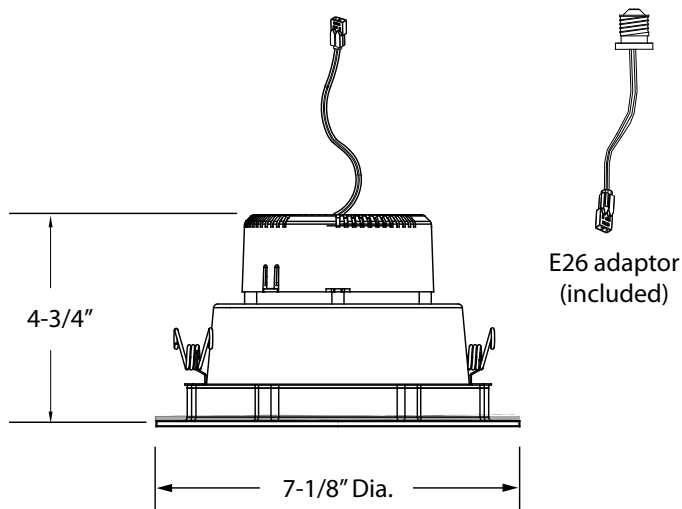

FEATURES

- Dimmable with most standard incandescent dimmers
- Save in running costs over incandescent and eliminate frequent lamp replacements
- Easy to install – just remove existing lamp and trim, screw socket adaptor into existing 120-volt 6" recessed can, snap mating power connectors together and secure LED Downlight with built-in torsion springs (attached) or torsion clips (included, not attached)
- Low maintenance LEDs last 35,000 hours (average life)
- 2700K* and 3000K Warm White LED light and high color rendering produce attractive general lighting for residential and commercial applications
- Highly efficient – high output EP6H and standard output EP6 produce 77 lumens/watt
- New interchangeable adaptor design offers Title 24 compliance (see AL-GU24 adaptor below)
- Suitable for damp locations
- Five year warranty

AL-GU24 (optional)
8" GU24 connector with molex connection. Required for Title 24 compliance. Replaces screw-in socket connection.

Dark Bronze

Brushed Steel

White

DOWNLIGHTS

E26

EP6 (745 lumens)
EP6H (1000 lumens)

27 = 2700K
30 = 3000K

DB = Dark Bronze
BS = Brushed Steel
WH = White

*EP6H is available in 3000K, white finish only.

HIGH OUTPUT 6" E-PRO – 3000K

6" E-PRO – 3000K

TECHNICAL SPECIFICATIONS

Voltage	120V, 60 Hz AC operation
Construction	SMD LEDs and integrated driver with aluminum back (heat sink)
Mounting	Recessed only
Dimensions	H = 4-3/4", Dia = 7-1/8"
Light output	EP6-E26-30-WH = 745 lumens, EP6-E26-27-WH = 690 lumens, EP6H-E26-30-WH = 1000 lumens
Wattage	EP6 = 9.7 watts; EP6H = 13 watts
LED specs	Samsung, 35,000 hour rated life; 81-84 CRI; EP6H = 95.5° beam angle; EP6 = 93.3° beam angle
Dimmers	Dimmable with most incandescent, CFL/LED and low voltage electronic dimmers
Diffuser	Frosted polycarbonate lens
Packaging	Retail box, 6 boxes per case