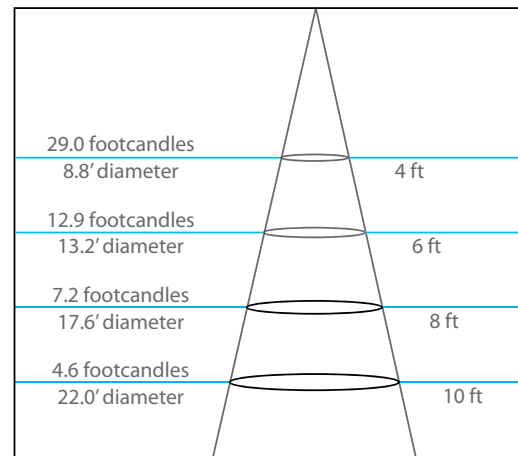

27 = 2700K
30 = 3000K

DB = Dark Bronze
BS = Brushed Steel
WH = White

*EP6H is available in 3000K, white finish only.

HIGH OUTPUT 6" E-PRO – 3000K

6" E-PRO – 3000K

TECHNICAL SPECIFICATIONS

Voltage	120V, 60 Hz AC operation
Construction	SMD LEDs and integrated driver with aluminum back (heat sink)
Mounting	Recessed only
Dimensions	H = 4-3/4", Dia = 7-1/8"
Light output	EP6-E26-30-WH = 745 lumens, EP6-E26-27-WH = 690 lumens, EP6H-E26-30-WH = 1000 lumens
Wattage	EP6 = 9.7 watts; EP6H = 13 watts
LED specs	Samsung, 35,000 hour rated life; 81-84 CRI; EP6H = 95.5° beam angle; EP6 = 93.3° beam angle
Dimmers	Dimmable with most incandescent, CFL/LED and low voltage electronic dimmers
Diffuser	Frosted polycarbonate lens
Packaging	Retail box, 6 boxes per case