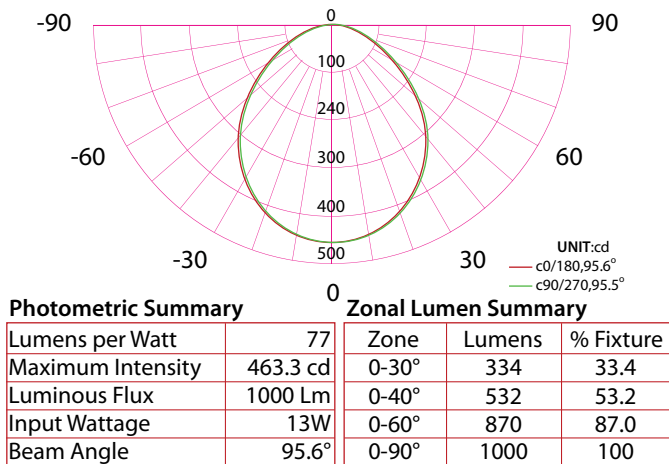

27 = 2700K
30 = 3000K

DB = Dark Bronze
BS = Brushed Steel
WH = White

*EP6H is available in 3000K, white finish only.

HIGH OUTPUT 6" E-PRO – 3000K

6" E-PRO – 3000K

TECHNICAL SPECIFICATIONS

Voltage	120V, 60 Hz AC operation
Construction	SMD LEDs and integrated driver with aluminum back (heat sink)
Mounting	Recessed only
Dimensions	H = 4-3/4", Dia = 7-1/8"
Light output	EP6-E26-30-WH = 745 lumens, EP6-E26-27-WH = 690 lumens, EP6H-E26-30-WH = 1000 lumens
Wattage	EP6 = 9.7 watts; EP6H = 13 watts
LED specs	Samsung, 35,000 hour rated life; 81-84 CRI; EP6H = 95.5° beam angle; EP6 = 93.3° beam angle
Dimmers	Dimmable with most incandescent, CFL/LED and low voltage electronic dimmers
Diffuser	Frosted polycarbonate lens
Packaging	Retail box, 6 boxes per case