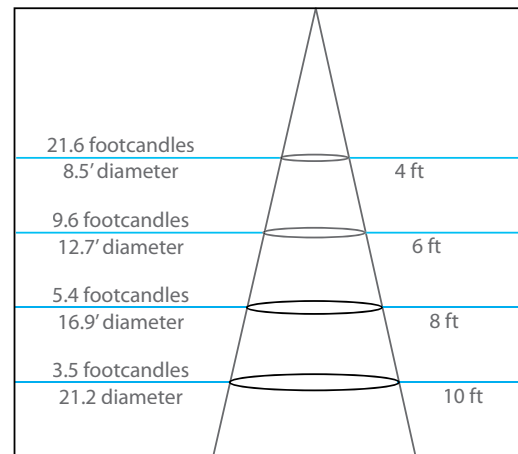

27 = 2700K
30 = 3000K

DB = Dark Bronze
BS = Brushed Steel
WH = White

*EP6H is available in 3000K, white finish only.

HIGH OUTPUT 6" E-PRO – 3000K

6" E-PRO – 3000K

TECHNICAL SPECIFICATIONS

Voltage	120V, 60 Hz AC operation
Construction	SMD LEDs and integrated driver with aluminum back (heat sink)
Mounting	Recessed only
Dimensions	H = 4-3/4", Dia = 7-1/8"
Light output	EP6-E26-30-WH = 745 lumens, EP6-E26-27-WH = 690 lumens, EP6H-E26-30-WH = 1000 lumens
Wattage	EP6 = 9.7 watts; EP6H = 13 watts
LED specs	Samsung, 35,000 hour rated life; 81-84 CRI; EP6H = 95.5° beam angle; EP6 = 93.3° beam angle
Dimmers	Dimmable with most incandescent, CFL/LED and low voltage electronic dimmers
Diffuser	Frosted polycarbonate lens
Packaging	Retail box, 6 boxes per case