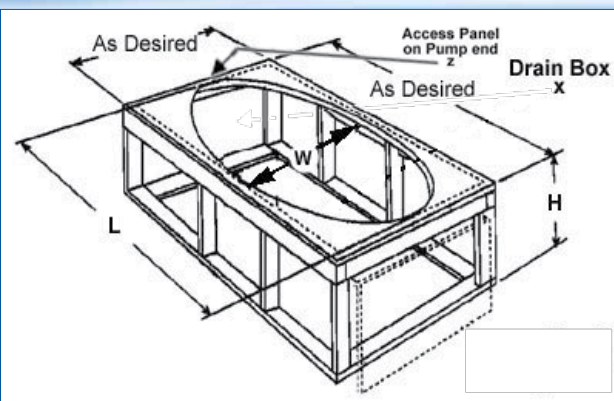

Island Drop-In			
Model	(L)ength	(W)idth	(H)eight Finish
6644	63¾"	41½"	23"
7444	71¾"	41½"	23"

*Disclaimer: Certain options or altering the pump/blower location may cause the pump/blower to extend beyond the tub decking.
 For cutout dimensions wait for unit to arrive.
 All specifications subject to change without notice.*