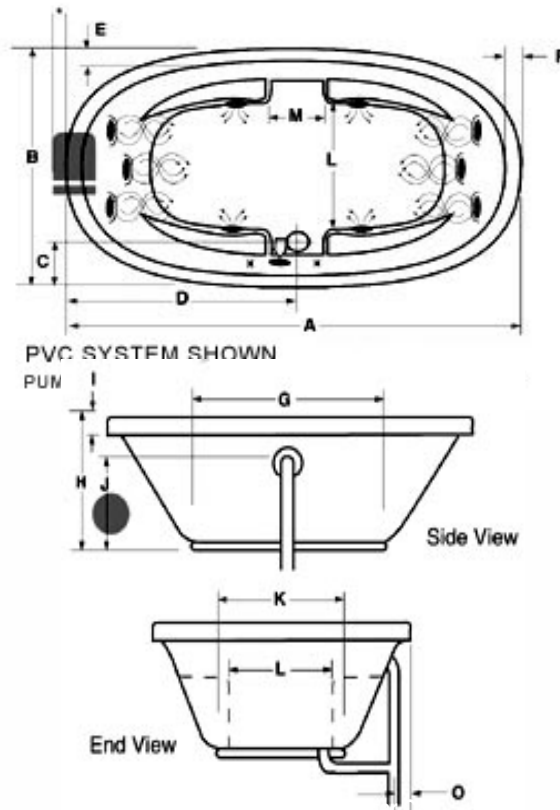

-  Pump motor
-  Jets
-  Anti-vortex suction
-  Overflow location

AS SHOWN:
Whirlpool option w/ standard jets

ALSO AVAILABLE:
Soaking Tub Only, Whirlpool,
Thermal Air, Combo

Model	GC	AC	A	B	C	D	E	F	G	H	I	J	K	L	M	N	Jet	Pump	Wat.Cap.
6644	N/A		65¾"	43½"	9"	32⅞"	5½"	3½"	42"	23¾"	1¾"	21¼"	30"	24"	13"	3½"	4 Std/ 6 Swl'g	2.25	80 gal.
7444	N/A		73¾"	43½"	9"	36⅞"	5½"	3½"	50"	23¾"	1¾"	21¼"	30"	24"	19½"	3½"	4 Std/ Swl'g	2.25	95 gal.
Amp	Volt	Breaker	Dedicated Service																
13.5	120	20 amp	GFCI Protected																

Island Drop-In			
Model	(L)ength	(W)idth	(H)eight Finish
6644	63¾"	41½"	23"
7444	71¾"	41½"	23"

*Disclaimer: Certain options or altering the pump/blower location may cause the pump/blower to extend beyond the tub decking.
 For cutout dimensions wait for unit to arrive.
 All specifications subject to change without notice.*