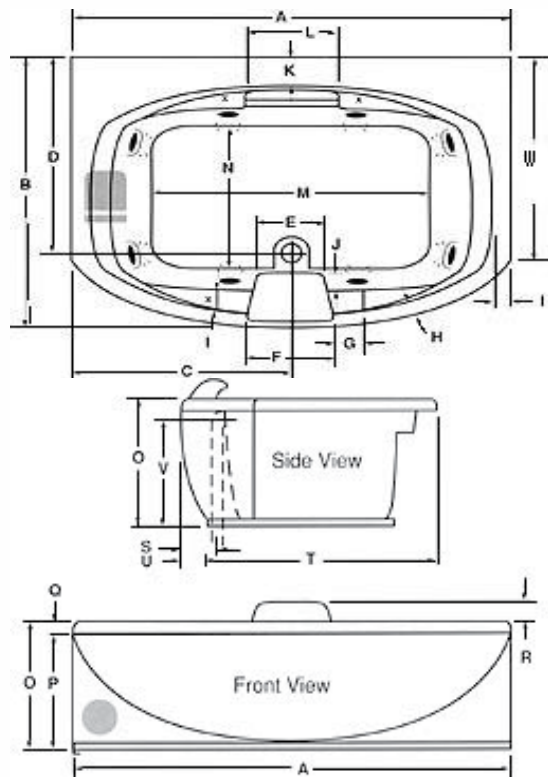

# Jessica

72" model shown

Must be set in Mortar Base

-  Pump motor
-  Jets
-  Anti-vortex suction
-  Overflow location

AS SHOWN:  
Whirlpool option w/ standard jets

ALSO AVAILABLE:  
Soaking Tub Only,  
Thermal Air, Combo

3 Wall Installation			
Model	(L)ength	(W)idth	(H)eigh Finish
6048	60"	36"	21¾"
7248	72"	36"	21¾"

*Disclaimer: Certain options or altering the pump/blower location may cause the pump/blower to extend beyond the tub decking.*