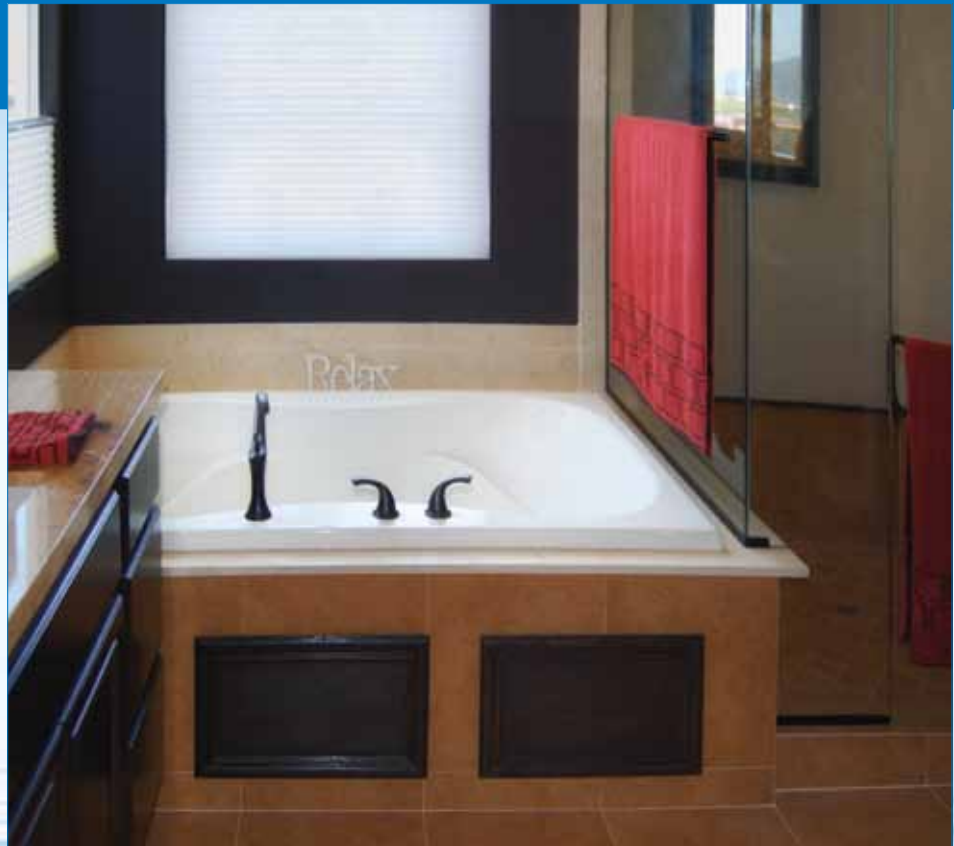

Available Sizes:

60"L x 42"W x 21"D
 70 Gallons

72"L x 42"W x 21"D
 85 Gallons

Acrylic Tub – construction features

Acrylic models finished in 1/8" thick layer of deep lustrous acrylic.

Extra thick reinforced fiberglass.