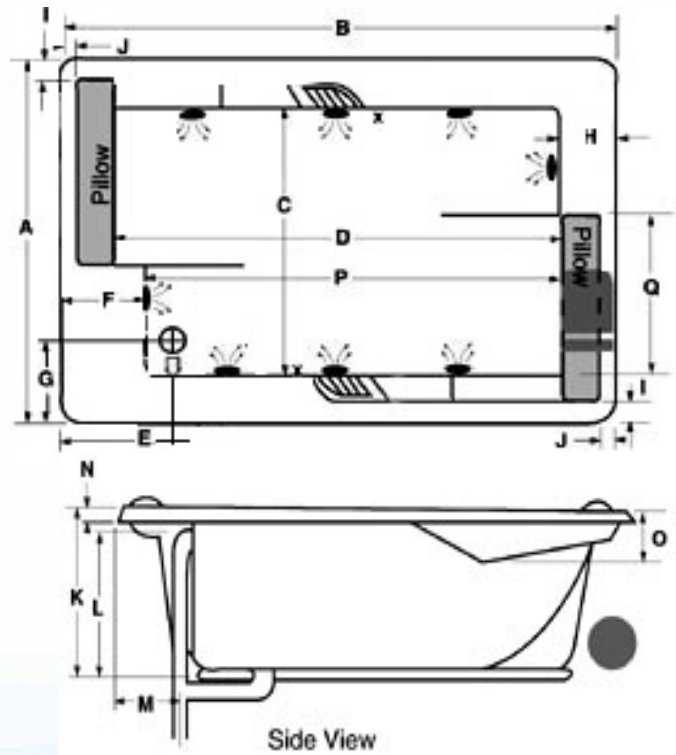

Ashley

- Pump motor
- Jets
- Anti-vortex suction
- Overflow location

AS SHOWN:
Whirlpool option w/ standard jets

ALSO AVAILABLE:
Soaking Tub Only,
Thermal Air, Combo

Model	GC	AC	A	B	C	D	E	F	G	H	I	J	K	L	M	N	O	P	Q	Jet	Pump
7248	N/A		48"	72"	35"	57"	21"	11"	14½"	7½"	3"	2½"	18"	15½"	10¼"	1¾"	5½"	53"	20½"	8	2.25
Amps	Volts	Breaker	Dedicated Service																	Wat. Cap.	
13.5	120	20 amp	GFCI Protected																	90 gal.	

Island Drop-In			
Model	(L)ength	(W)idth	(H)eight Finish
7248	70"	46"	17¼"

Disclaimer: Certain options or altering the pump/blower location may cause the pump/blower to extend beyond the tub decking. For cutout dimensions wait for unit to arrive. All specifications subject to change without notice.